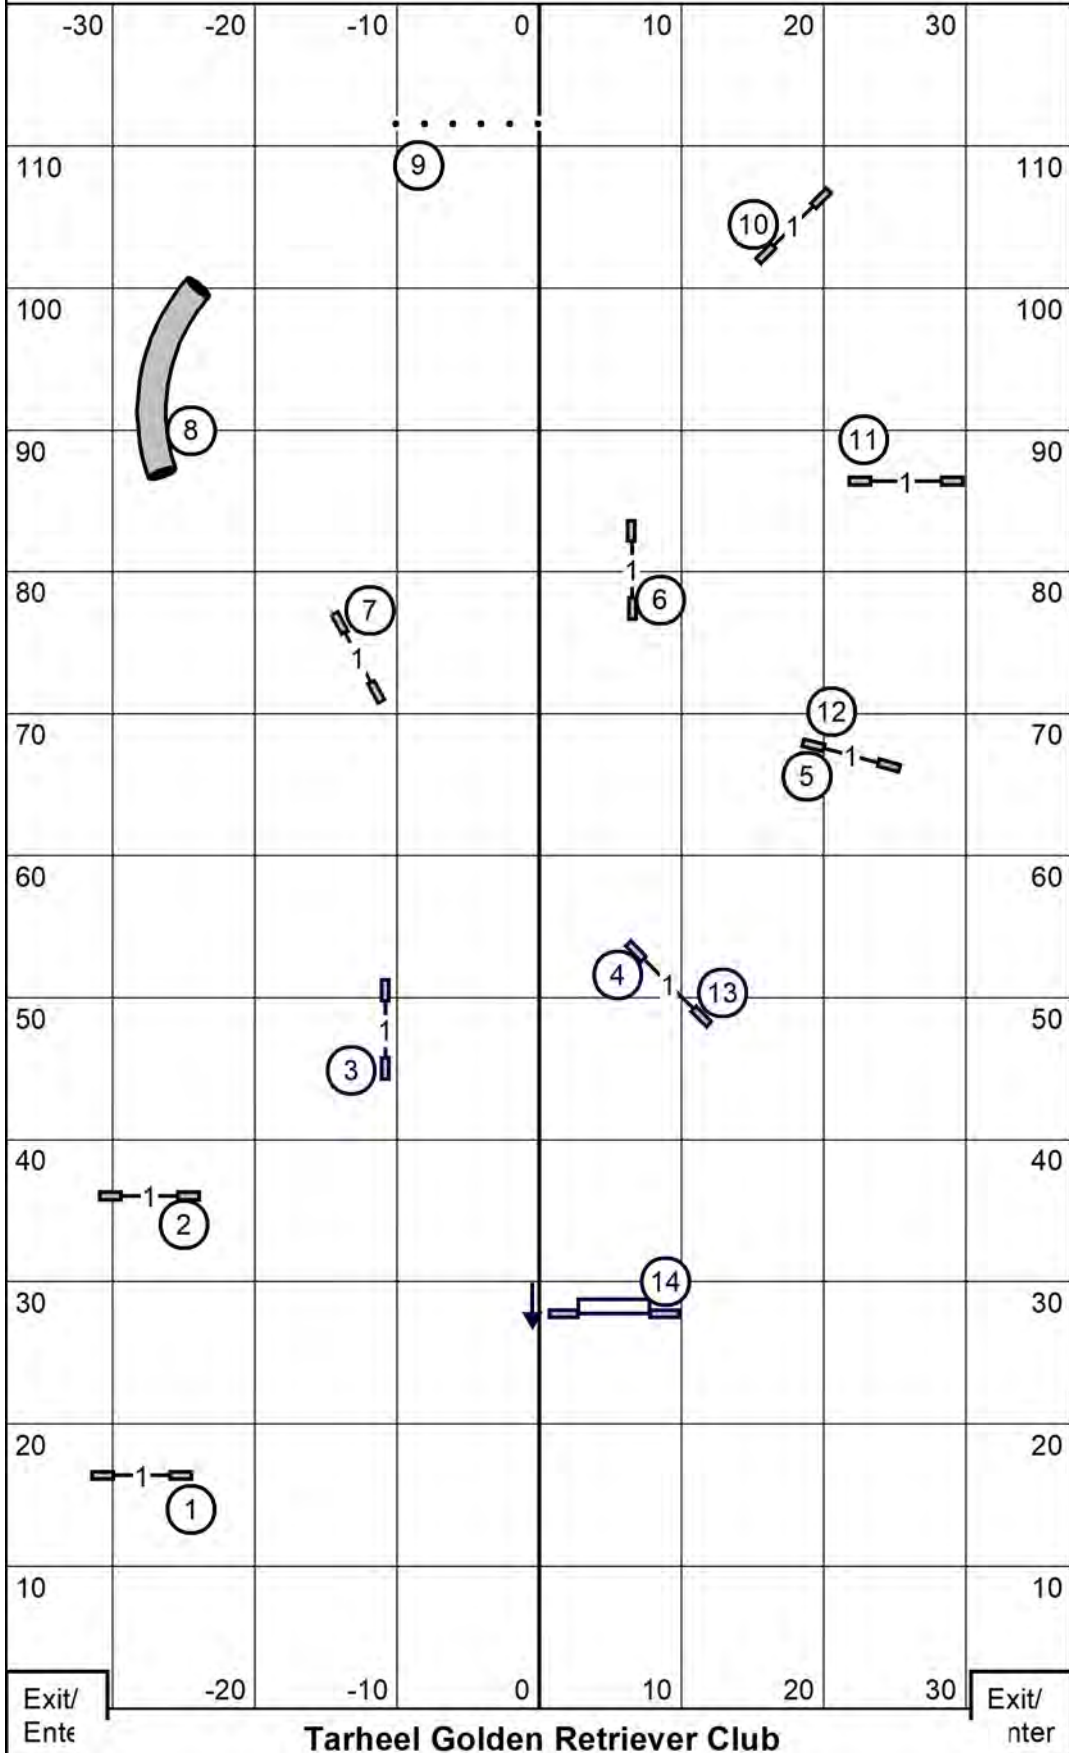

Premier Standard

Exit/Ente -20 -10 0 10 20 30 Exit/Ente

Tarheel Golden Retriever Club
Friday ~ August 23, 2024 ~ Abbie Hanson ~ 75' x 120' ~ Turf

Excellent / Master Standard

Exit/
Enter

Exit/
Enter

Tarheel Golden Retriever Club
Friday ~ August 23, 2024 ~ Abbie Hanson ~ 75' x 120' ~ Turf

T2B

Exit/
Ente

-20

-10

0

10

20

30

Exit/
Enter

Tarheel Golden Retriever Club

Friday ~ August 23, 2024 ~ Abbie Hanson ~ 75' x 120' ~ Turf

Excellent / Master JWW

Tarheel Golden Retriever Club

Friday ~ August 23, 2024 ~ Abbie Hanson ~ 75' x 120' ~ Turf

Open JWW

Exit/
Enter

Exit/
Enter

Tarheel Golden Retriever Club
Friday ~ August 23, 2024 ~ Abbie Hanson ~ 75' x 120' ~ Turf

Novice JWW

Exit/Ente -20 -10 0 10 20 30 Exit/nter

Tarheel Golden Retriever Club
Friday ~ August 23, 2024 ~ Abbie Hanson ~ 75' x 120' ~ Turf