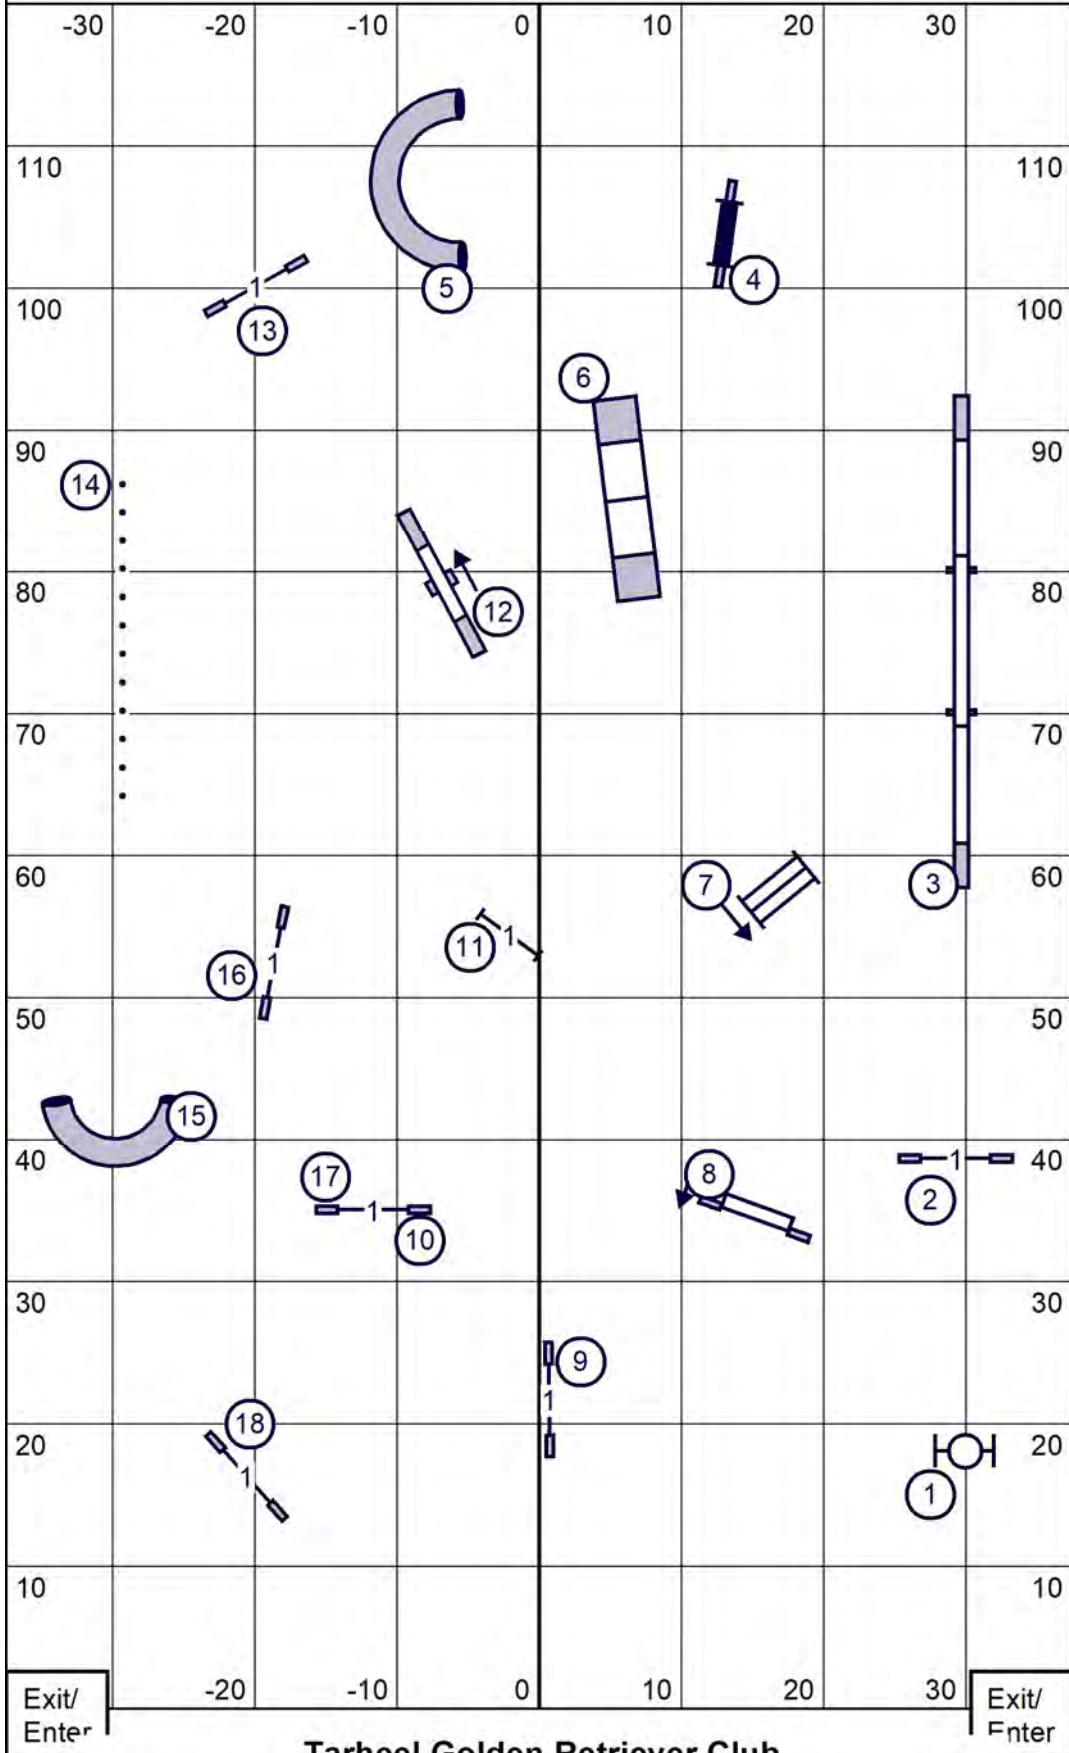

Premier Standard

Exit/Ente -20 -10 0 10 20 30 Exit/Ente

Tarheel Golden Retriever Club
Friday ~ August 23, 2024 ~ Abbie Hanson ~ 75' x 120' ~ Turf

Excellent / Master Standard

Exit/
Enter

Exit/
Enter

Tarheel Golden Retriever Club
Friday ~ August 23, 2024 ~ Abbie Hanson ~ 75' x 120' ~ Turf

Open Standard

Exit/Ente -20 -10 0 10 20 30 Exit/nter

Tarheel Golden Retriever Club
Friday ~ August 23, 2024 ~ Abbie Hanson ~ 75' x 120' ~ Turf

Novice Standard

Exit/Ente -20 -10 0 10 20 30 Exit/nter

Tarheel Golden Retriever Club
Friday ~ August 23, 2024 ~ Abbie Hanson ~ 75' x 120' ~ Turf

Exit/
Enter

Tarheel Golden Retriever Club

Friday ~ August 23, 2024 ~ Abbie Hanson ~ 75' x 120' ~ Turf

Excellent / Master JWW

Tarheel Golden Retriever Club

Friday ~ August 23, 2024 ~ Abbie Hanson ~ 75' x 120' ~ Turf

Open JWW

Exit/
Enter

Exit/
Enter

Tarheel Golden Retriever Club
Friday ~ August 23, 2024 ~ Abbie Hanson ~ 75' x 120' ~ Turf

Novice JWW

Exit/Ente -20 -10 0 10 20 30 Exit/nter

Tarheel Golden Retriever Club
Friday ~ August 23, 2024 ~ Abbie Hanson ~ 75' x 120' ~ Turf