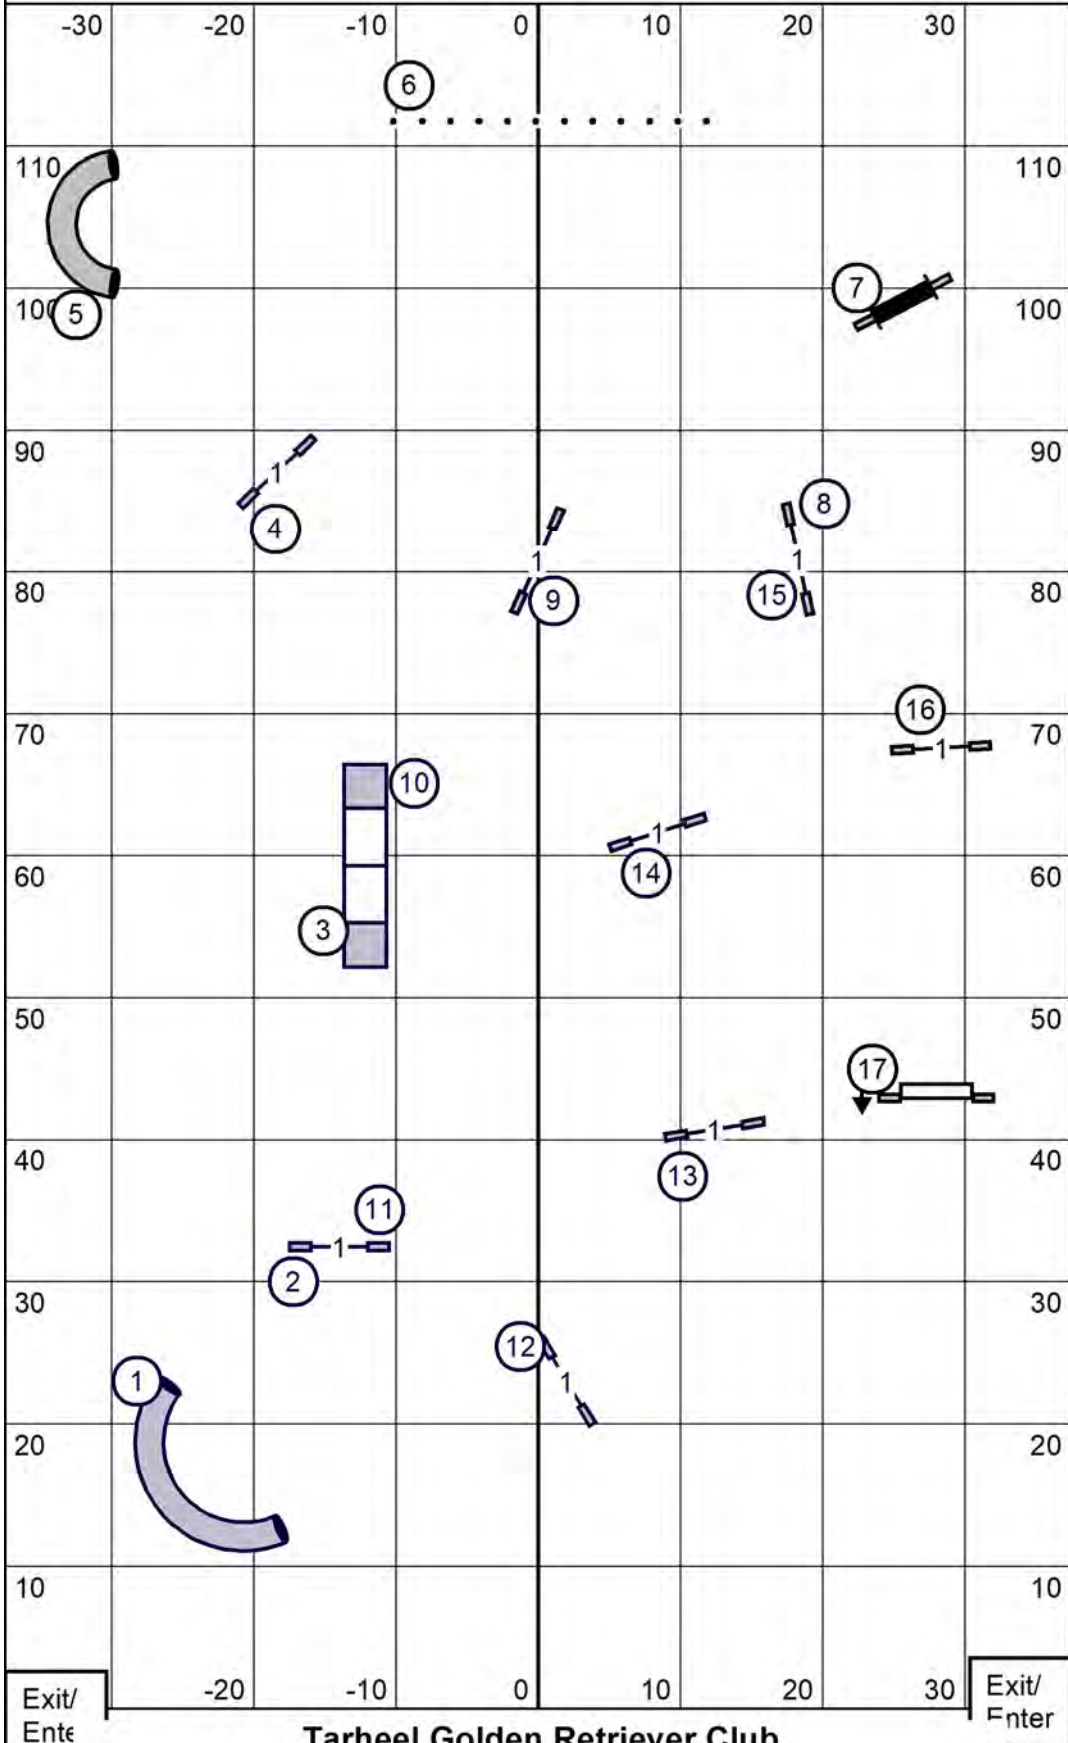

Open Standard

Exit/Ente -20 -10 0 10 20 30 Exit/nter

Tarheel Golden Retriever Club
Friday ~ August 23, 2024 ~ Abbie Hanson ~ 75' x 120' ~ Turf

Novice Standard

Exit/Ente -20 -10 0 10 20 30 Exit/nter

Tarheel Golden Retriever Club
Friday ~ August 23, 2024 ~ Abbie Hanson ~ 75' x 120' ~ Turf

T2B

Exit/
Ente

-20

-10

0

10

20

30

Exit/
Enter

Tarheel Golden Retriever Club

Friday ~ August 23, 2024 ~ Abbie Hanson ~ 75' x 120' ~ Turf

Excellent / Master JWW

Tarheel Golden Retriever Club

Friday ~ August 23, 2024 ~ Abbie Hanson ~ 75' x 120' ~ Turf

Open JWW

Exit/
Enter

Exit/
Enter

Tarheel Golden Retriever Club
Friday ~ August 23, 2024 ~ Abbie Hanson ~ 75' x 120' ~ Turf

Novice JWW

Exit/Ente -20 -10 0 10 20 30 Exit/nter

Tarheel Golden Retriever Club
Friday ~ August 23, 2024 ~ Abbie Hanson ~ 75' x 120' ~ Turf