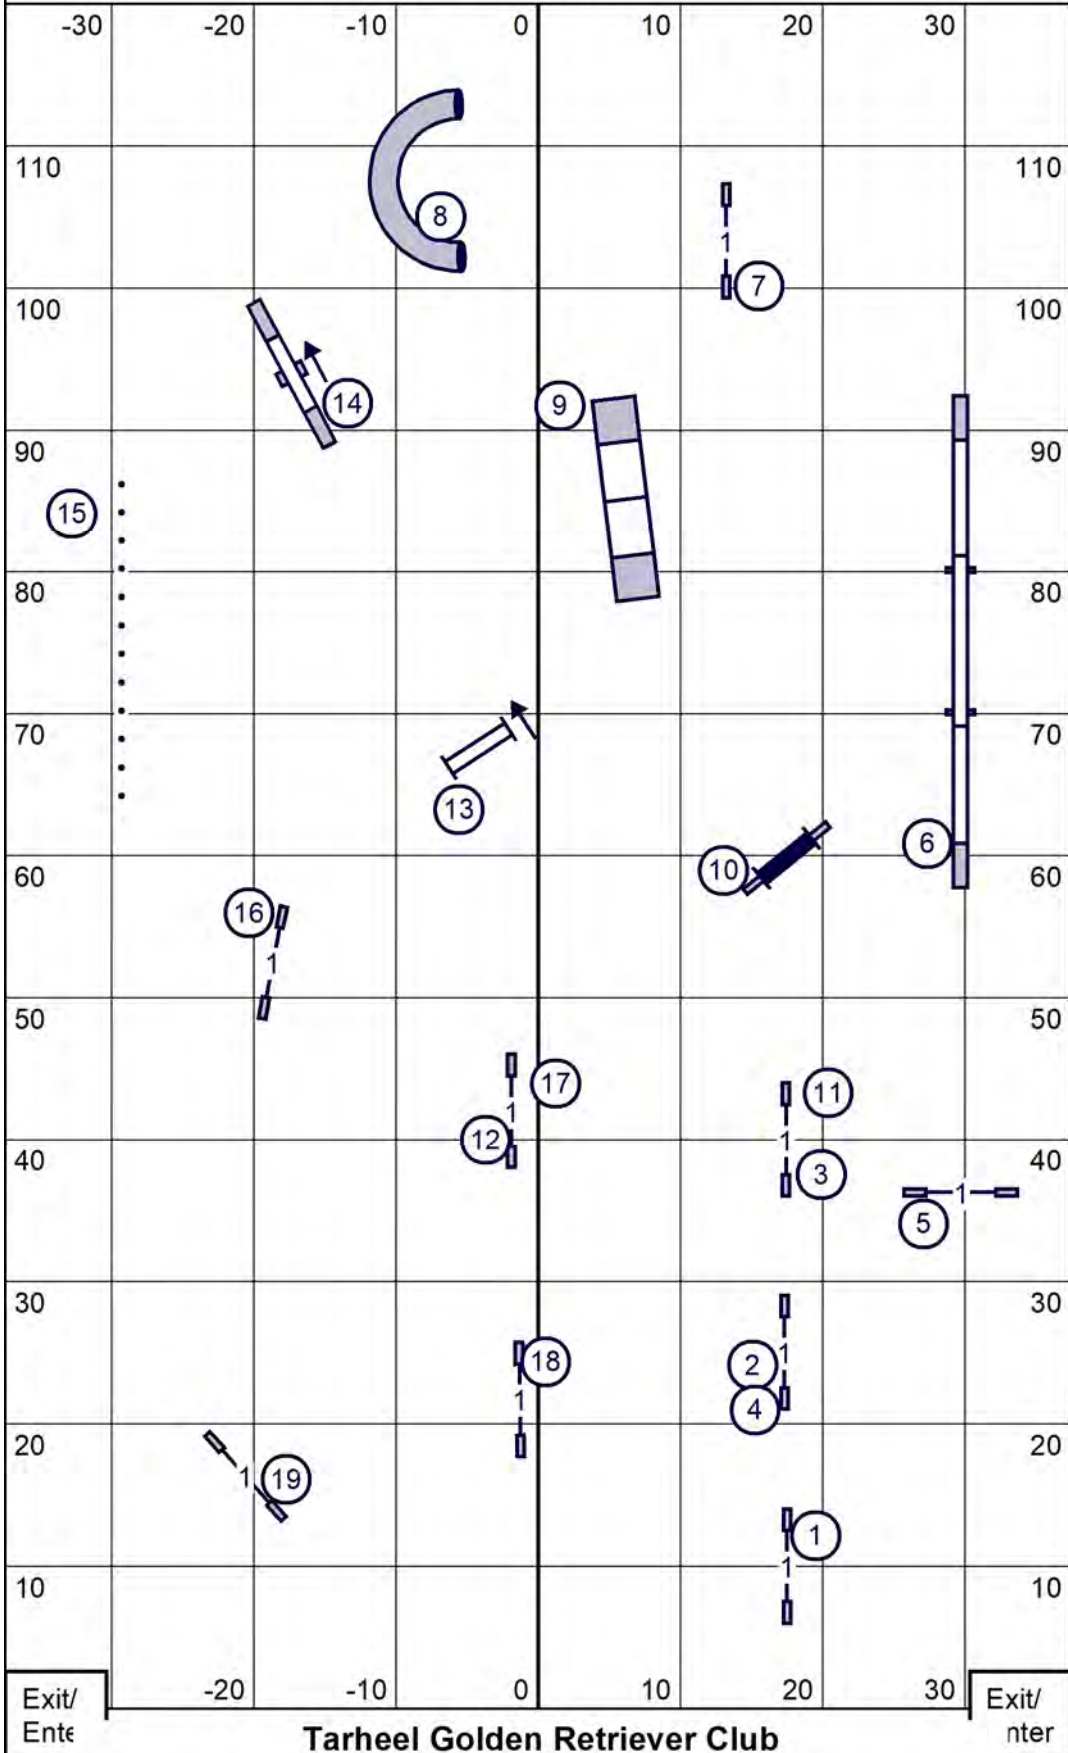

Premier Standard

Exit/Ente -20 -10 0 10 20 30 Exit/Ente

Tarheel Golden Retriever Club
Friday ~ August 23, 2024 ~ Abbie Hanson ~ 75' x 120' ~ Turf

Excellent / Master Standard

Exit/
Enter

Exit/
Enter

Tarheel Golden Retriever Club
Friday ~ August 23, 2024 ~ Abbie Hanson ~ 75' x 120' ~ Turf

Open Standard

Exit/Ente -20 -10 0 10 20 30 Exit/nter

Tarheel Golden Retriever Club
Friday ~ August 23, 2024 ~ Abbie Hanson ~ 75' x 120' ~ Turf

Novice Standard

Exit/Ente -20 -10 0 10 20 30 Exit/nter

Tarheel Golden Retriever Club
Friday ~ August 23, 2024 ~ Abbie Hanson ~ 75' x 120' ~ Turf

Exit/
Enter

Tarheel Golden Retriever Club

Friday ~ August 23, 2024 ~ Abbie Hanson ~ 75' x 120' ~ Turf

Excellent / Master JWW

Tarheel Golden Retriever Club

Friday ~ August 23, 2024 ~ Abbie Hanson ~ 75' x 120' ~ Turf

Open JWW

Exit/
Enter

Exit/
Enter

Tarheel Golden Retriever Club
Friday ~ August 23, 2024 ~ Abbie Hanson ~ 75' x 120' ~ Turf

Novice JWW

Exit/Ente -20 -10 0 10 20 30 Exit/nter

Tarheel Golden Retriever Club
Friday ~ August 23, 2024 ~ Abbie Hanson ~ 75' x 120' ~ Turf