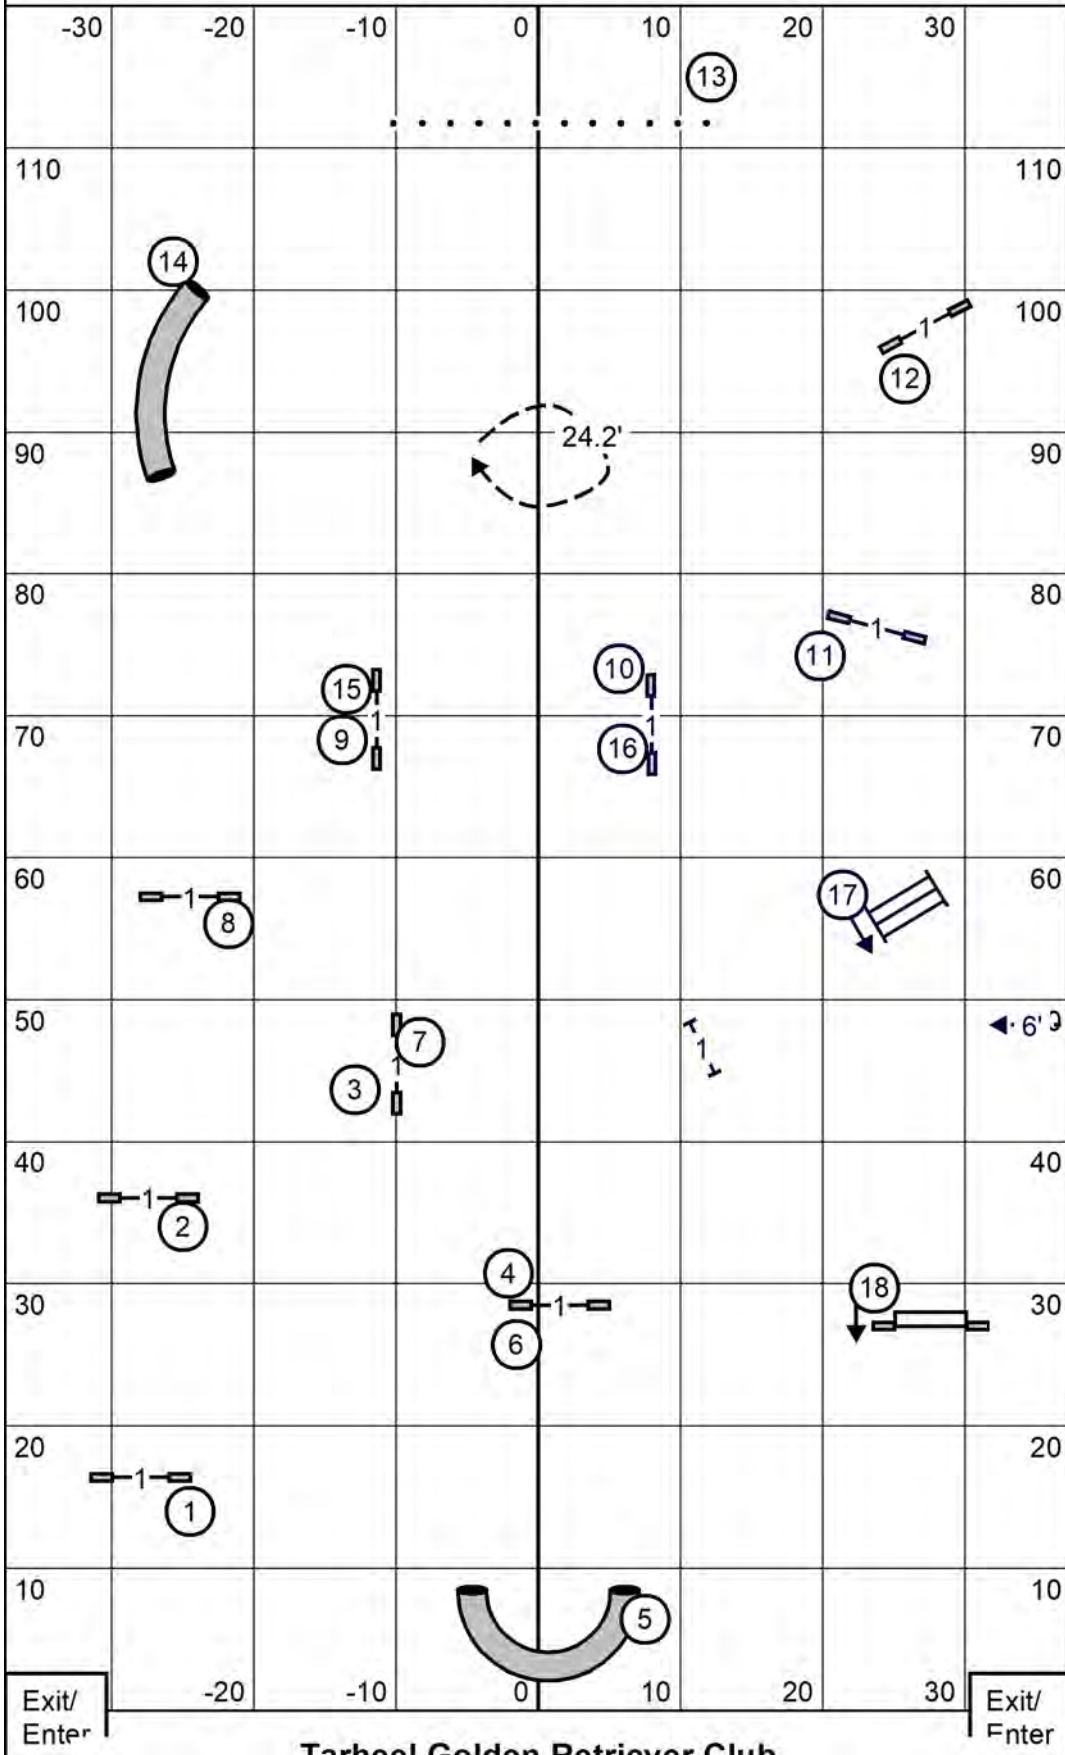

Open Standard

Exit/Ente -20 -10 0 10 20 30 Exit/nter

Tarheel Golden Retriever Club
Friday ~ August 23, 2024 ~ Abbie Hanson ~ 75' x 120' ~ Turf

Novice Standard

Exit/Ente -20 -10 0 10 20 30 Exit/nter

Tarheel Golden Retriever Club
Friday ~ August 23, 2024 ~ Abbie Hanson ~ 75' x 120' ~ Turf

T2B

Exit/
Ente

-20

-10

0

10

20

30

Exit/
Enter

Tarheel Golden Retriever Club

Friday ~ August 23, 2024 ~ Abbie Hanson ~ 75' x 120' ~ Turf

Excellent / Master JWW

Tarheel Golden Retriever Club

Friday ~ August 23, 2024 ~ Abbie Hanson ~ 75' x 120' ~ Turf

Open JWW

Exit/
Enter

Exit/
Enter

Tarheel Golden Retriever Club
Friday ~ August 23, 2024 ~ Abbie Hanson ~ 75' x 120' ~ Turf

Novice JWW

Exit/Ente -20 -10 0 10 20 30 Exit/nter

Tarheel Golden Retriever Club
Friday ~ August 23, 2024 ~ Abbie Hanson ~ 75' x 120' ~ Turf