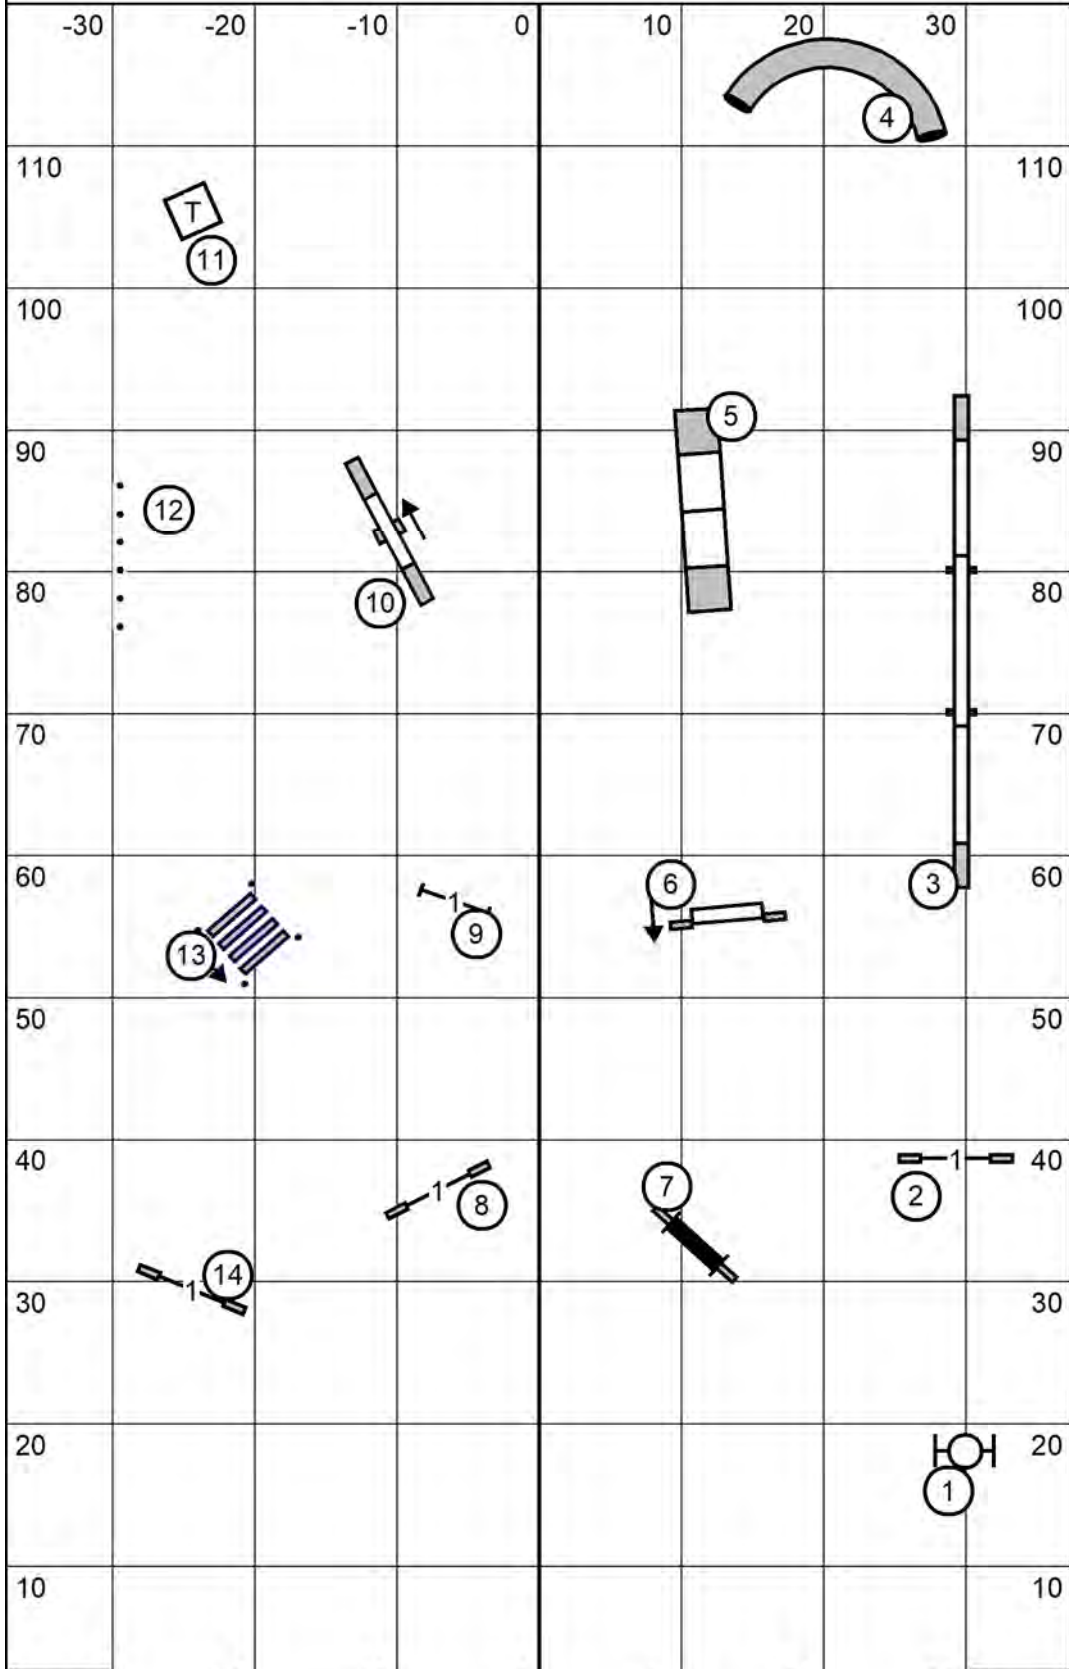

Premier Standard

Exit/Ente -20 -10 0 10 20 30 Exit/Ente

Tarheel Golden Retriever Club
Friday ~ August 23, 2024 ~ Abbie Hanson ~ 75' x 120' ~ Turf

Excellent / Master Standard

Exit/
Enter

Exit/
Enter

Tarheel Golden Retriever Club
Friday ~ August 23, 2024 ~ Abbie Hanson ~ 75' x 120' ~ Turf

Open Standard

Exit/Ente -20 -10 0 10 20 30 Exit/nter

Tarheel Golden Retriever Club
Friday ~ August 23, 2024 ~ Abbie Hanson ~ 75' x 120' ~ Turf

Novice Standard

Exit/Ente -20 -10 0 10 20 30 Exit/nter

Tarheel Golden Retriever Club
Friday ~ August 23, 2024 ~ Abbie Hanson ~ 75' x 120' ~ Turf

Exit/
Enter

Tarheel Golden Retriever Club

Friday ~ August 23, 2024 ~ Abbie Hanson ~ 75' x 120' ~ Turf

Excellent / Master JWW

Tarheel Golden Retriever Club

Friday ~ August 23, 2024 ~ Abbie Hanson ~ 75' x 120' ~ Turf

Open JWW

Exit/
Enter

Exit/
Enter

Tarheel Golden Retriever Club
Friday ~ August 23, 2024 ~ Abbie Hanson ~ 75' x 120' ~ Turf

Novice JWW

Exit/Ente -20 -10 0 10 20 30 Exit/nter

Tarheel Golden Retriever Club
Friday ~ August 23, 2024 ~ Abbie Hanson ~ 75' x 120' ~ Turf