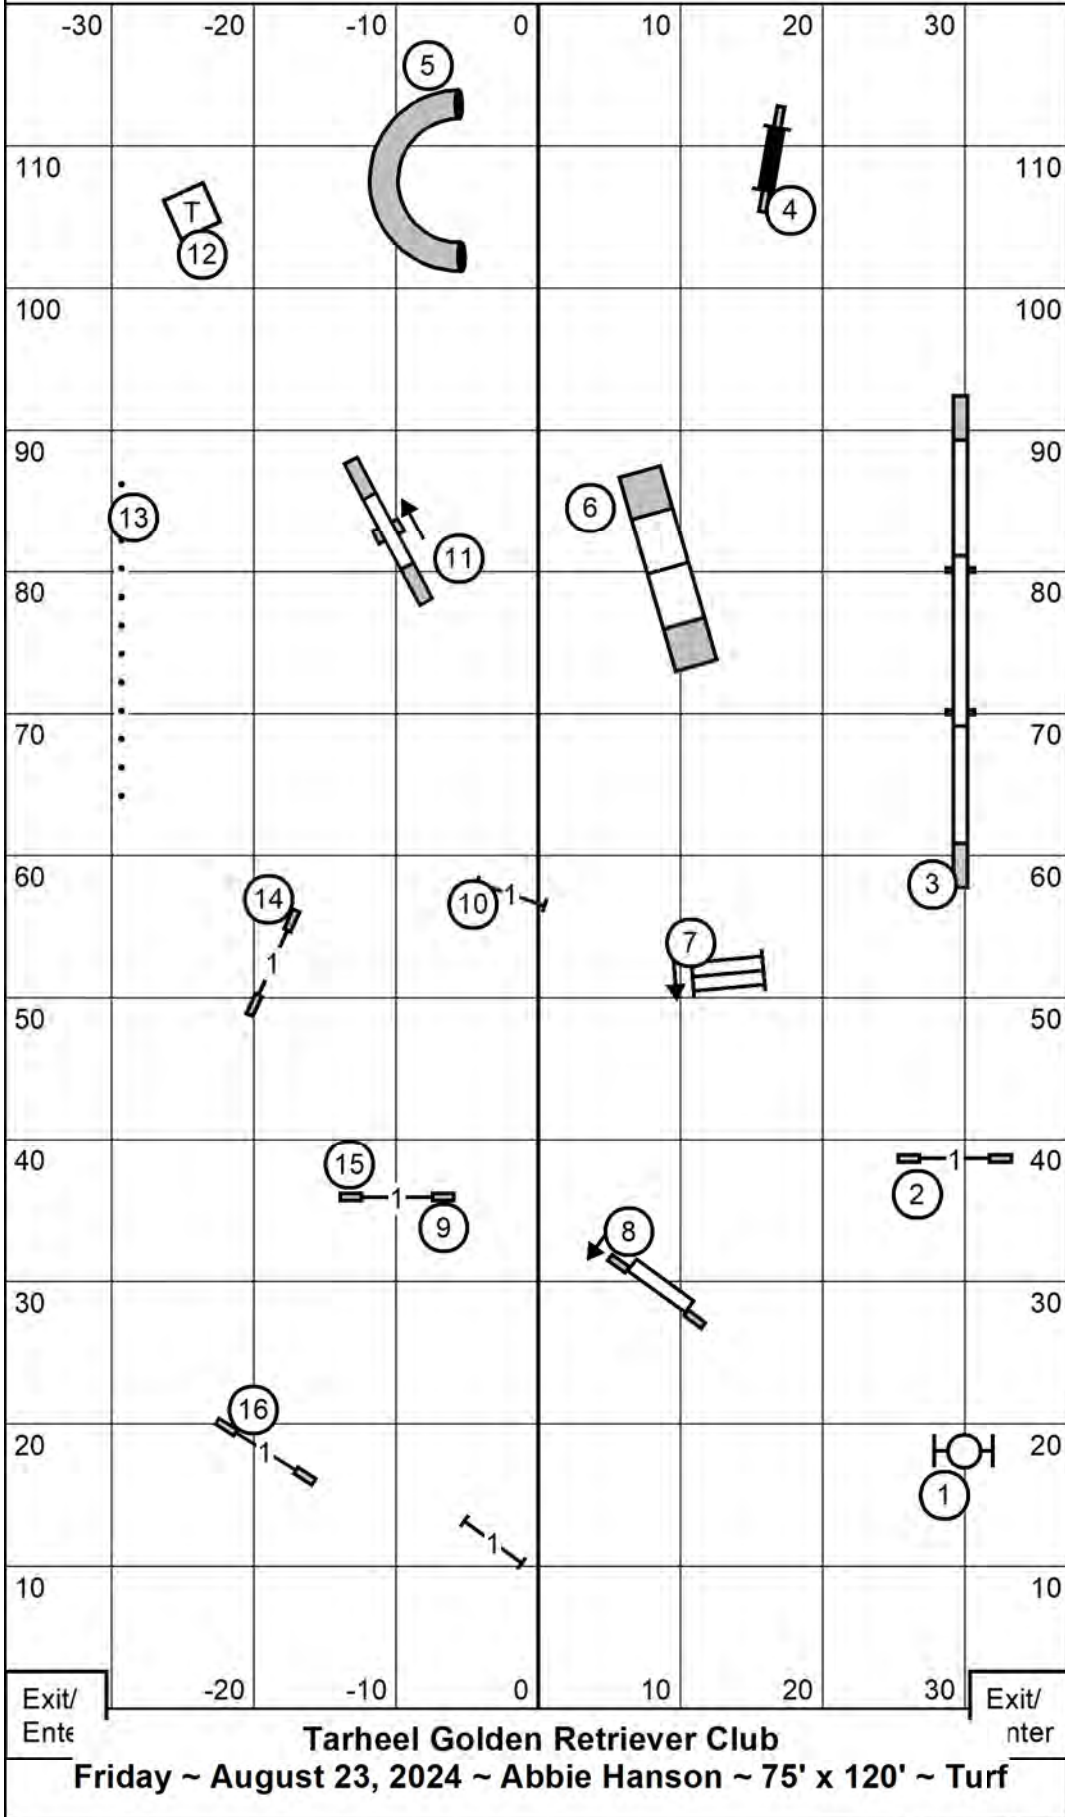

Premier Standard

Exit/Ente -20 -10 0 10 20 30 Exit/Ente

Tarheel Golden Retriever Club
Friday ~ August 23, 2024 ~ Abbie Hanson ~ 75' x 120' ~ Turf

Excellent / Master Standard

Exit/
Enter

Exit/
Enter

Tarheel Golden Retriever Club
Friday ~ August 23, 2024 ~ Abbie Hanson ~ 75' x 120' ~ Turf

Open Standard

Exit/Ente -20 -10 0 10 20 30 Exit/nter

Tarheel Golden Retriever Club
Friday ~ August 23, 2024 ~ Abbie Hanson ~ 75' x 120' ~ Turf

Novice Standard

Exit/Ente -20 -10 0 10 20 30 Exit/nter

Tarheel Golden Retriever Club
Friday ~ August 23, 2024 ~ Abbie Hanson ~ 75' x 120' ~ Turf

Exit/
Enter

Tarheel Golden Retriever Club

Friday ~ August 23, 2024 ~ Abbie Hanson ~ 75' x 120' ~ Turf

Excellent / Master JWW

Tarheel Golden Retriever Club

Friday ~ August 23, 2024 ~ Abbie Hanson ~ 75' x 120' ~ Turf

Open JWW

Exit/
Enter

Exit/
Enter

Tarheel Golden Retriever Club
Friday ~ August 23, 2024 ~ Abbie Hanson ~ 75' x 120' ~ Turf

Novice JWW

Exit/Ente -20 -10 0 10 20 30 Exit/nter

Tarheel Golden Retriever Club
Friday ~ August 23, 2024 ~ Abbie Hanson ~ 75' x 120' ~ Turf