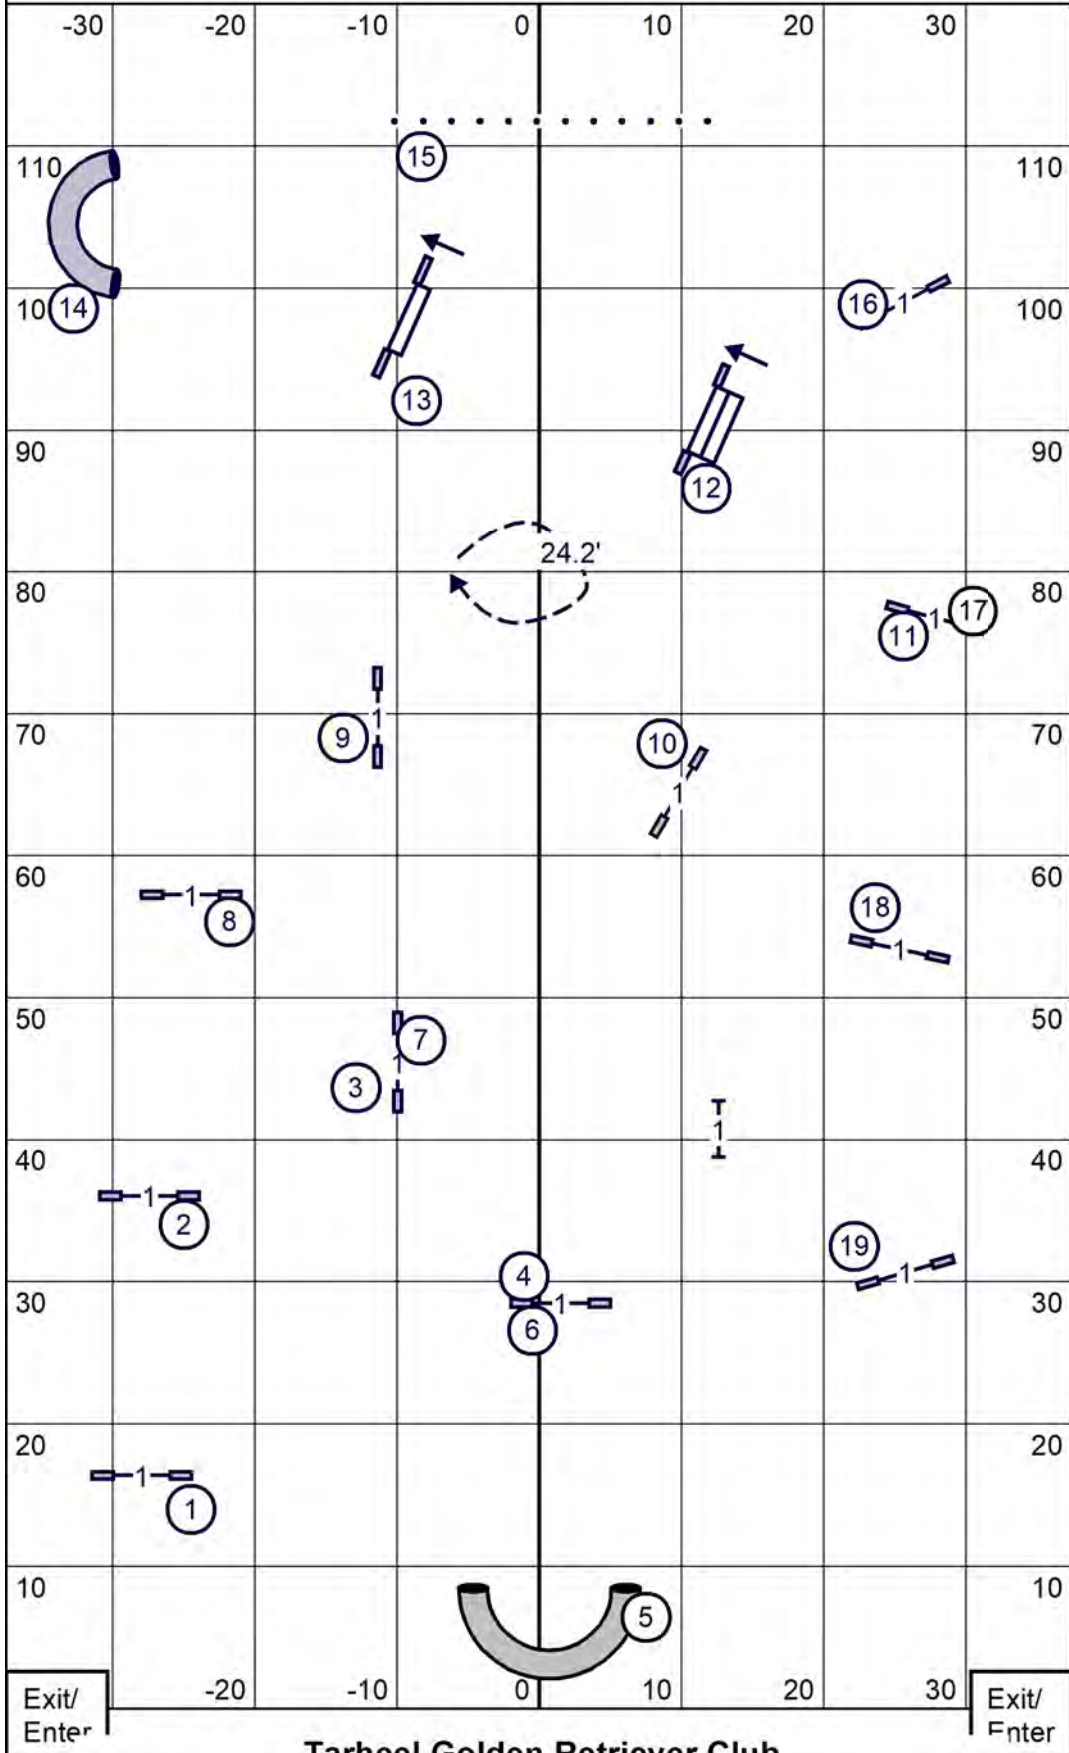

Open Standard

Exit/Ente -20 -10 0 10 20 30 Exit/nter

Tarheel Golden Retriever Club
Friday ~ August 23, 2024 ~ Abbie Hanson ~ 75' x 120' ~ Turf

Novice Standard

Exit/Ente -20 -10 0 10 20 30 Exit/nter

Tarheel Golden Retriever Club
Friday ~ August 23, 2024 ~ Abbie Hanson ~ 75' x 120' ~ Turf

T2B

Exit/
Ente

-20

-10

0

10

20

30

Exit/
Enter

Tarheel Golden Retriever Club

Friday ~ August 23, 2024 ~ Abbie Hanson ~ 75' x 120' ~ Turf

Excellent / Master JWW

Tarheel Golden Retriever Club

Friday ~ August 23, 2024 ~ Abbie Hanson ~ 75' x 120' ~ Turf

Open JWW

Exit/
Enter

Exit/
Enter

Tarheel Golden Retriever Club
Friday ~ August 23, 2024 ~ Abbie Hanson ~ 75' x 120' ~ Turf

Novice JWW

Exit/Ente -20 -10 0 10 20 30 Exit/nter

Tarheel Golden Retriever Club
Friday ~ August 23, 2024 ~ Abbie Hanson ~ 75' x 120' ~ Turf