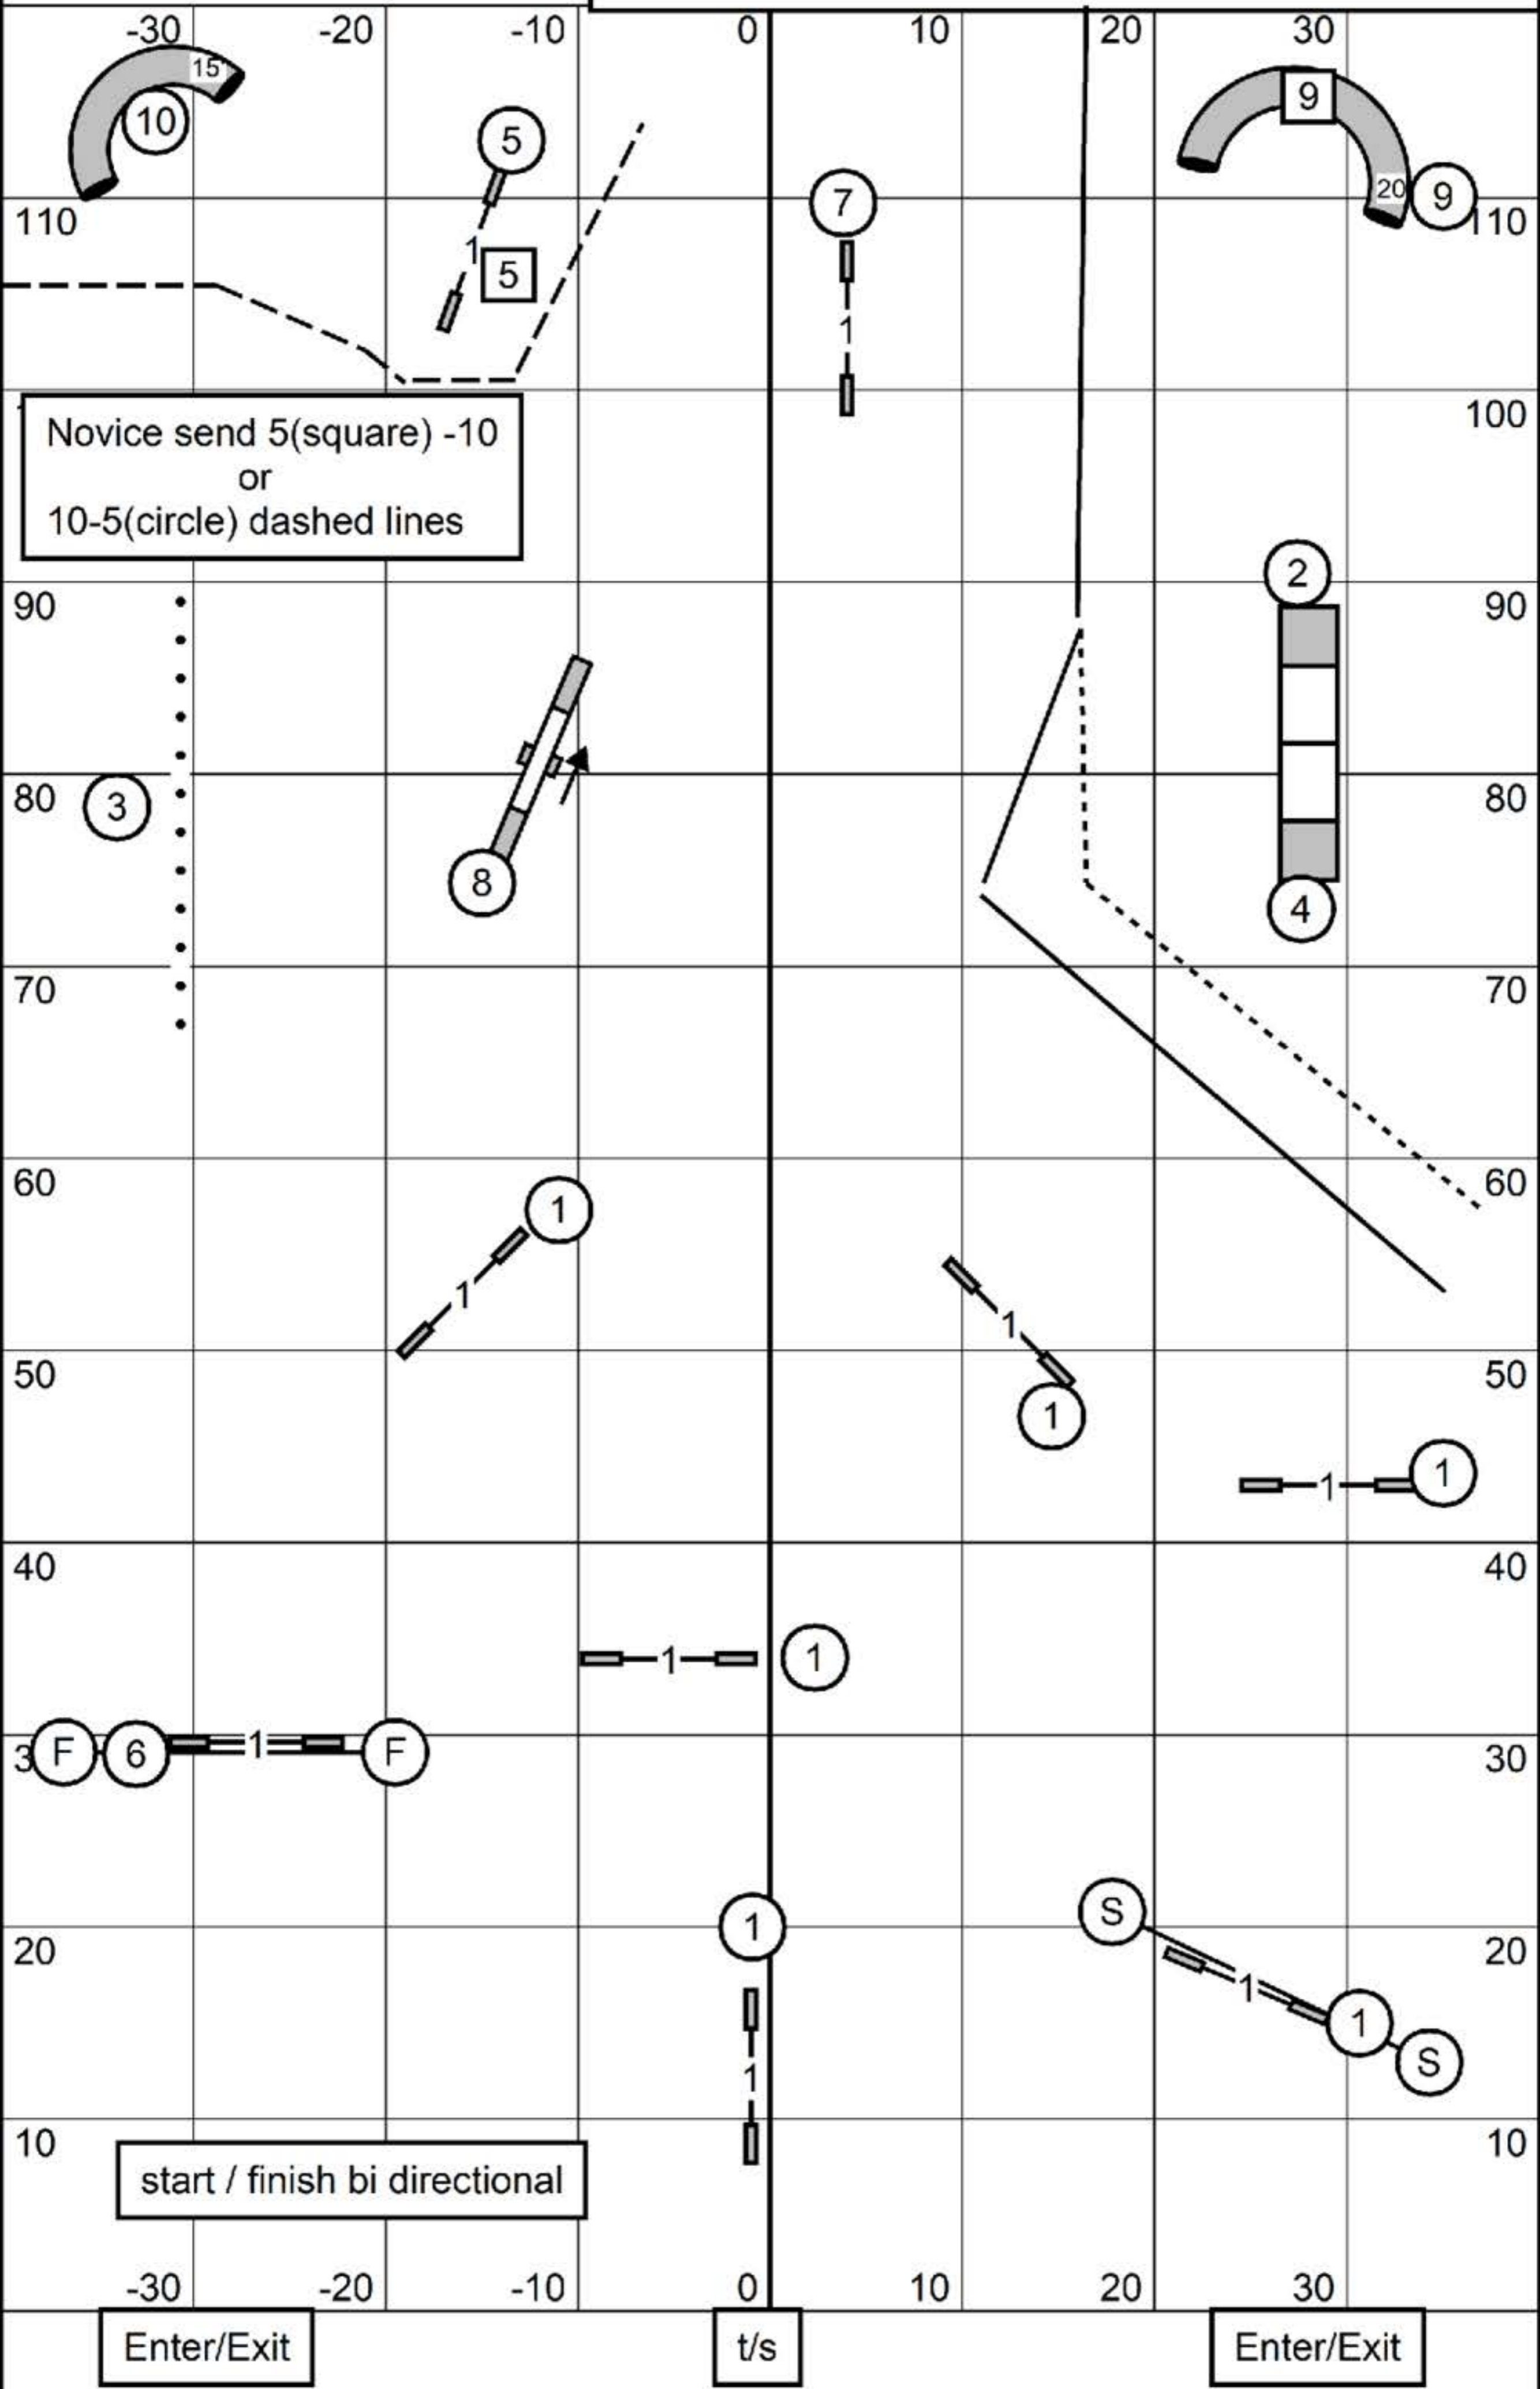

FAST

Exc / Master send 4-9-2 solid lines
Open send 4 (circle) 9 (square) dotted and solid lines

Yorkshire Terrier Club of the Carolinas All FAST classes
Rising Star Canine Ranch 80 x 120 indoors on artificial turf
Sunday, March 30, 2025 Judge:Ginger Robertson

EXCELLENT / MASTER STANDARD

Enter/Exit

t/s

Enter/Exit

Yorkshire Terrier Club of the Carolinas Exc / Master Standard
 Rising Star Canine Ranch 80 x 120 indoors on artificial turf
 Sunday, March 30, 2025 Judge:Ginger Robertson

PREMIER STANDARD

Yorkshire Terrier Club of the Carolinas Premier Standard
 Rising Star Canine Ranch 80 x 120 indoors on artificial turf
 Sunday, March 30, 2025 Judge:Ginger Robertson

T2B

Enter/Exit

t/s

Enter/Exit