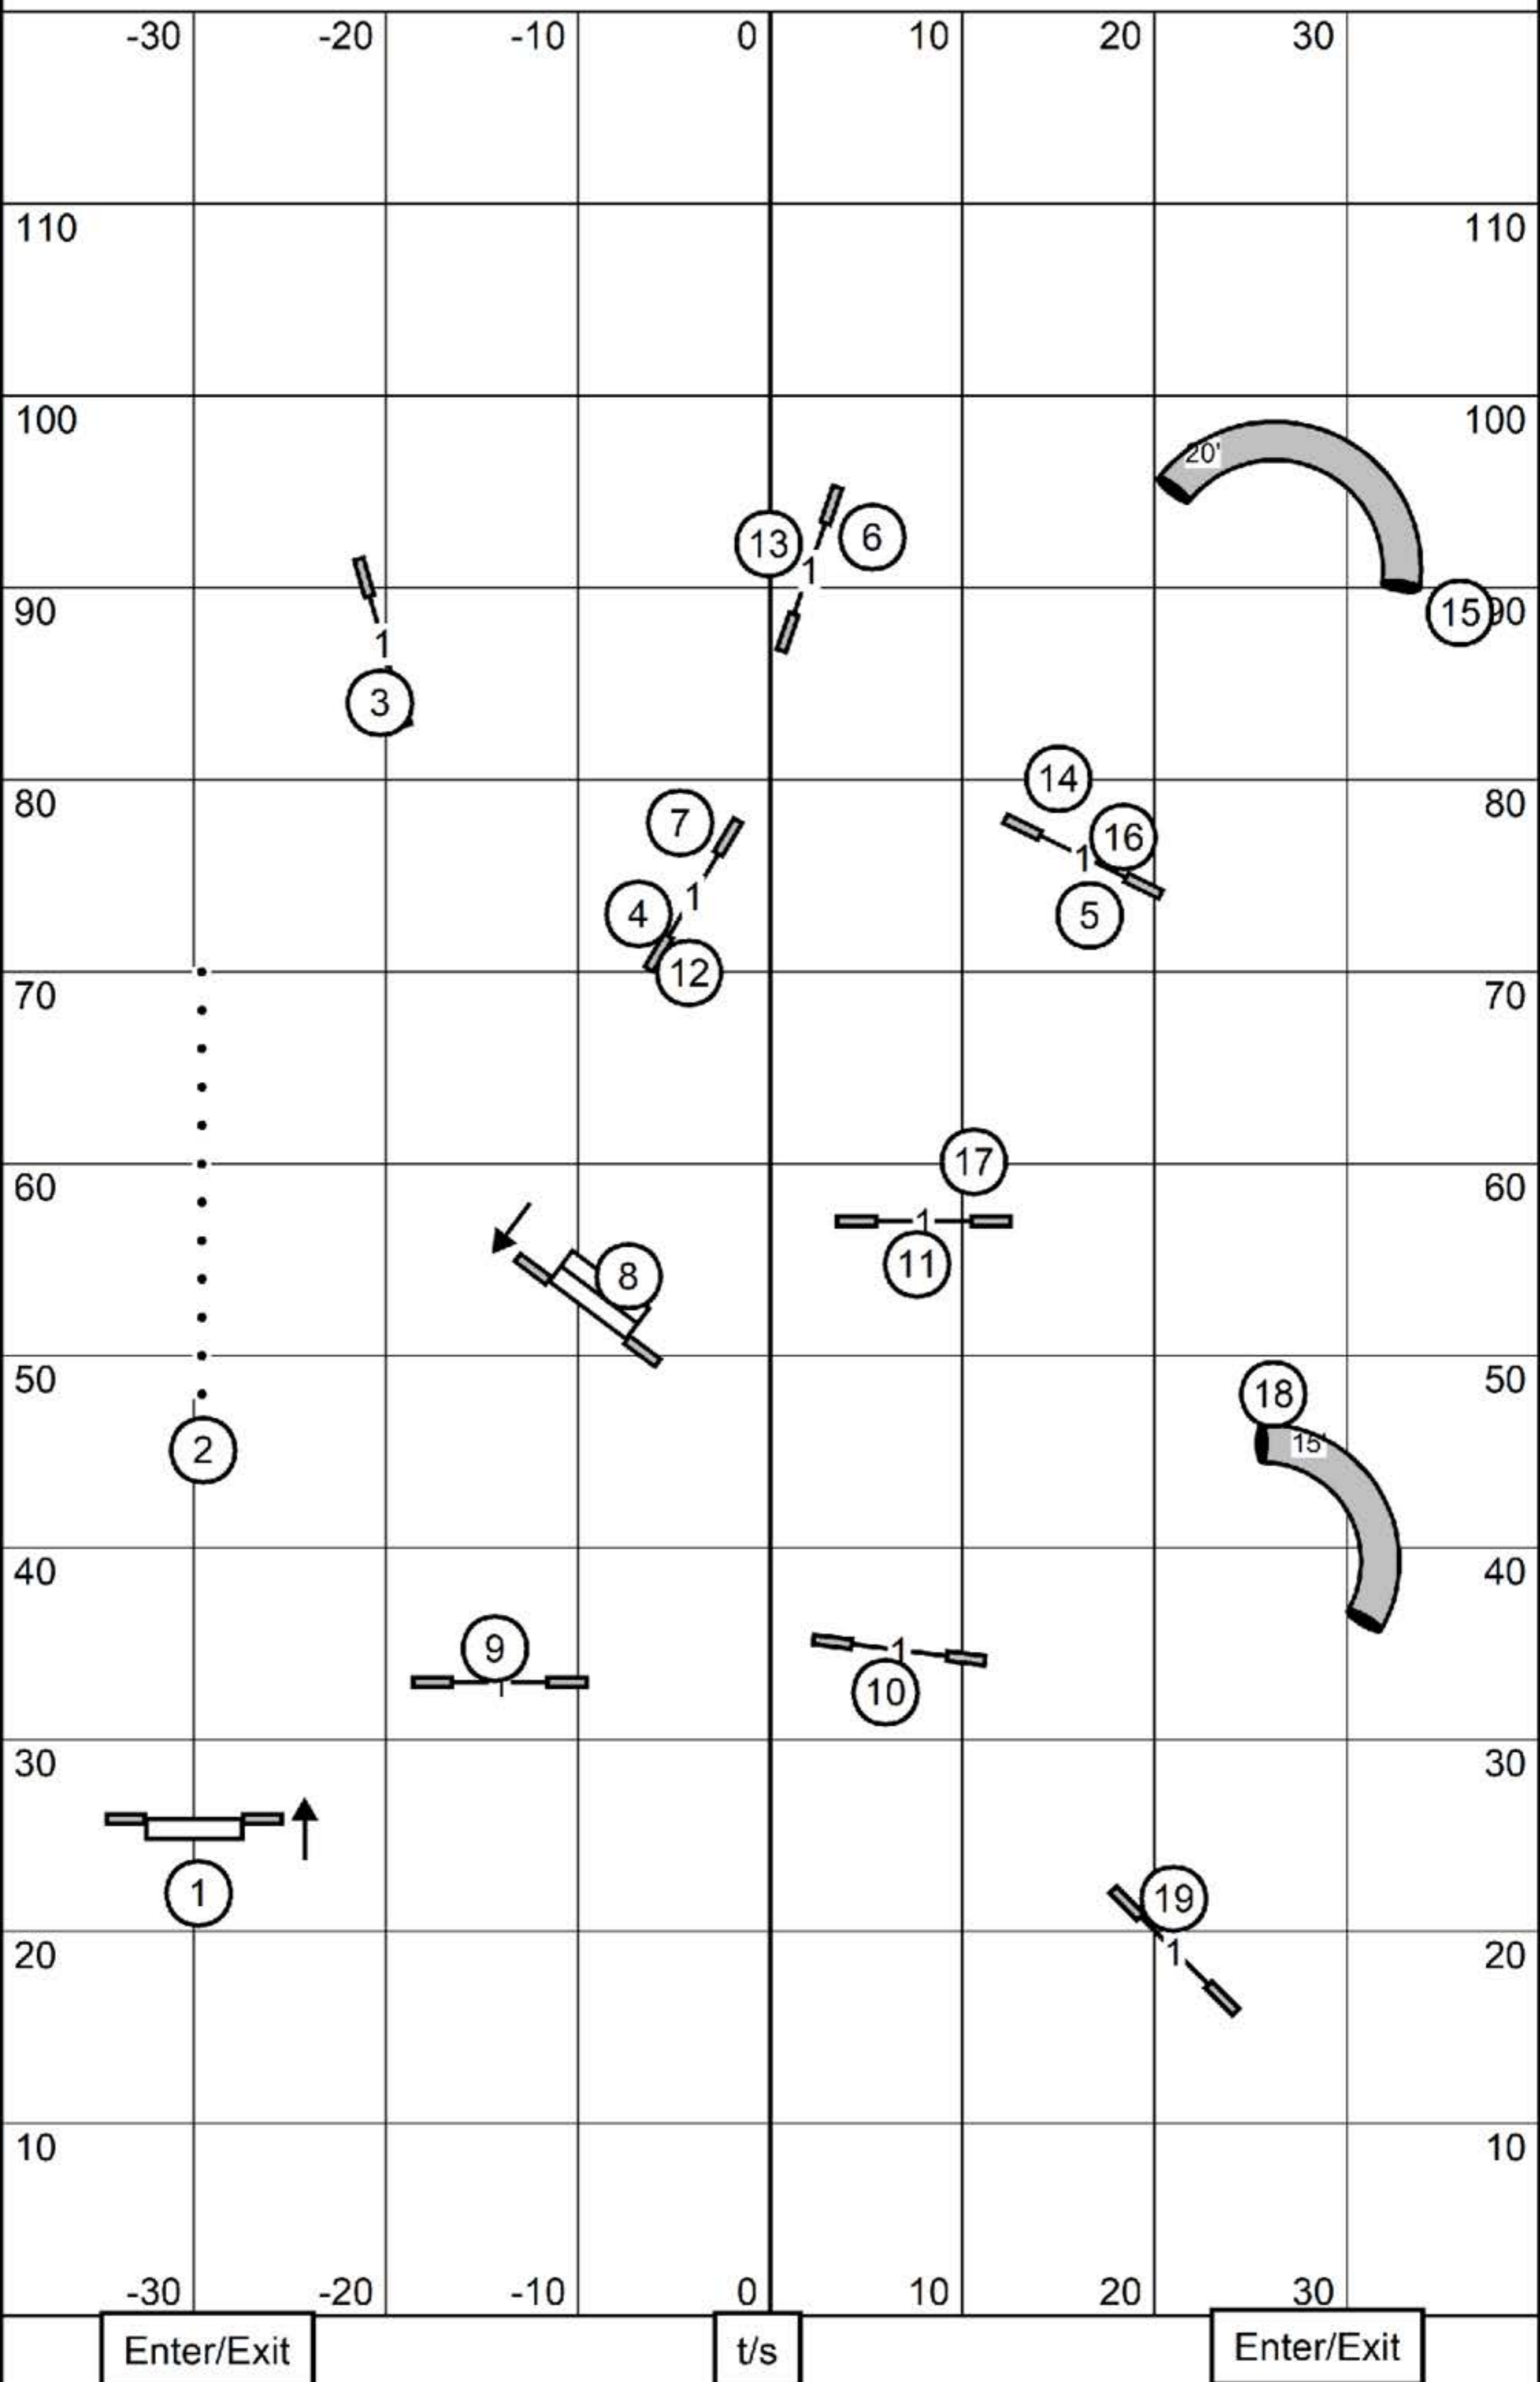

EXCELLENT / MASTER JUMPERS

Yorkshire Terrier Club of the Carolinas Exc / Master Jumpers
Rising Star Canine Ranch 80 x 120 indoors on artificial turf
Sunday, March 30, 2025 Judge:Ginger Robertson