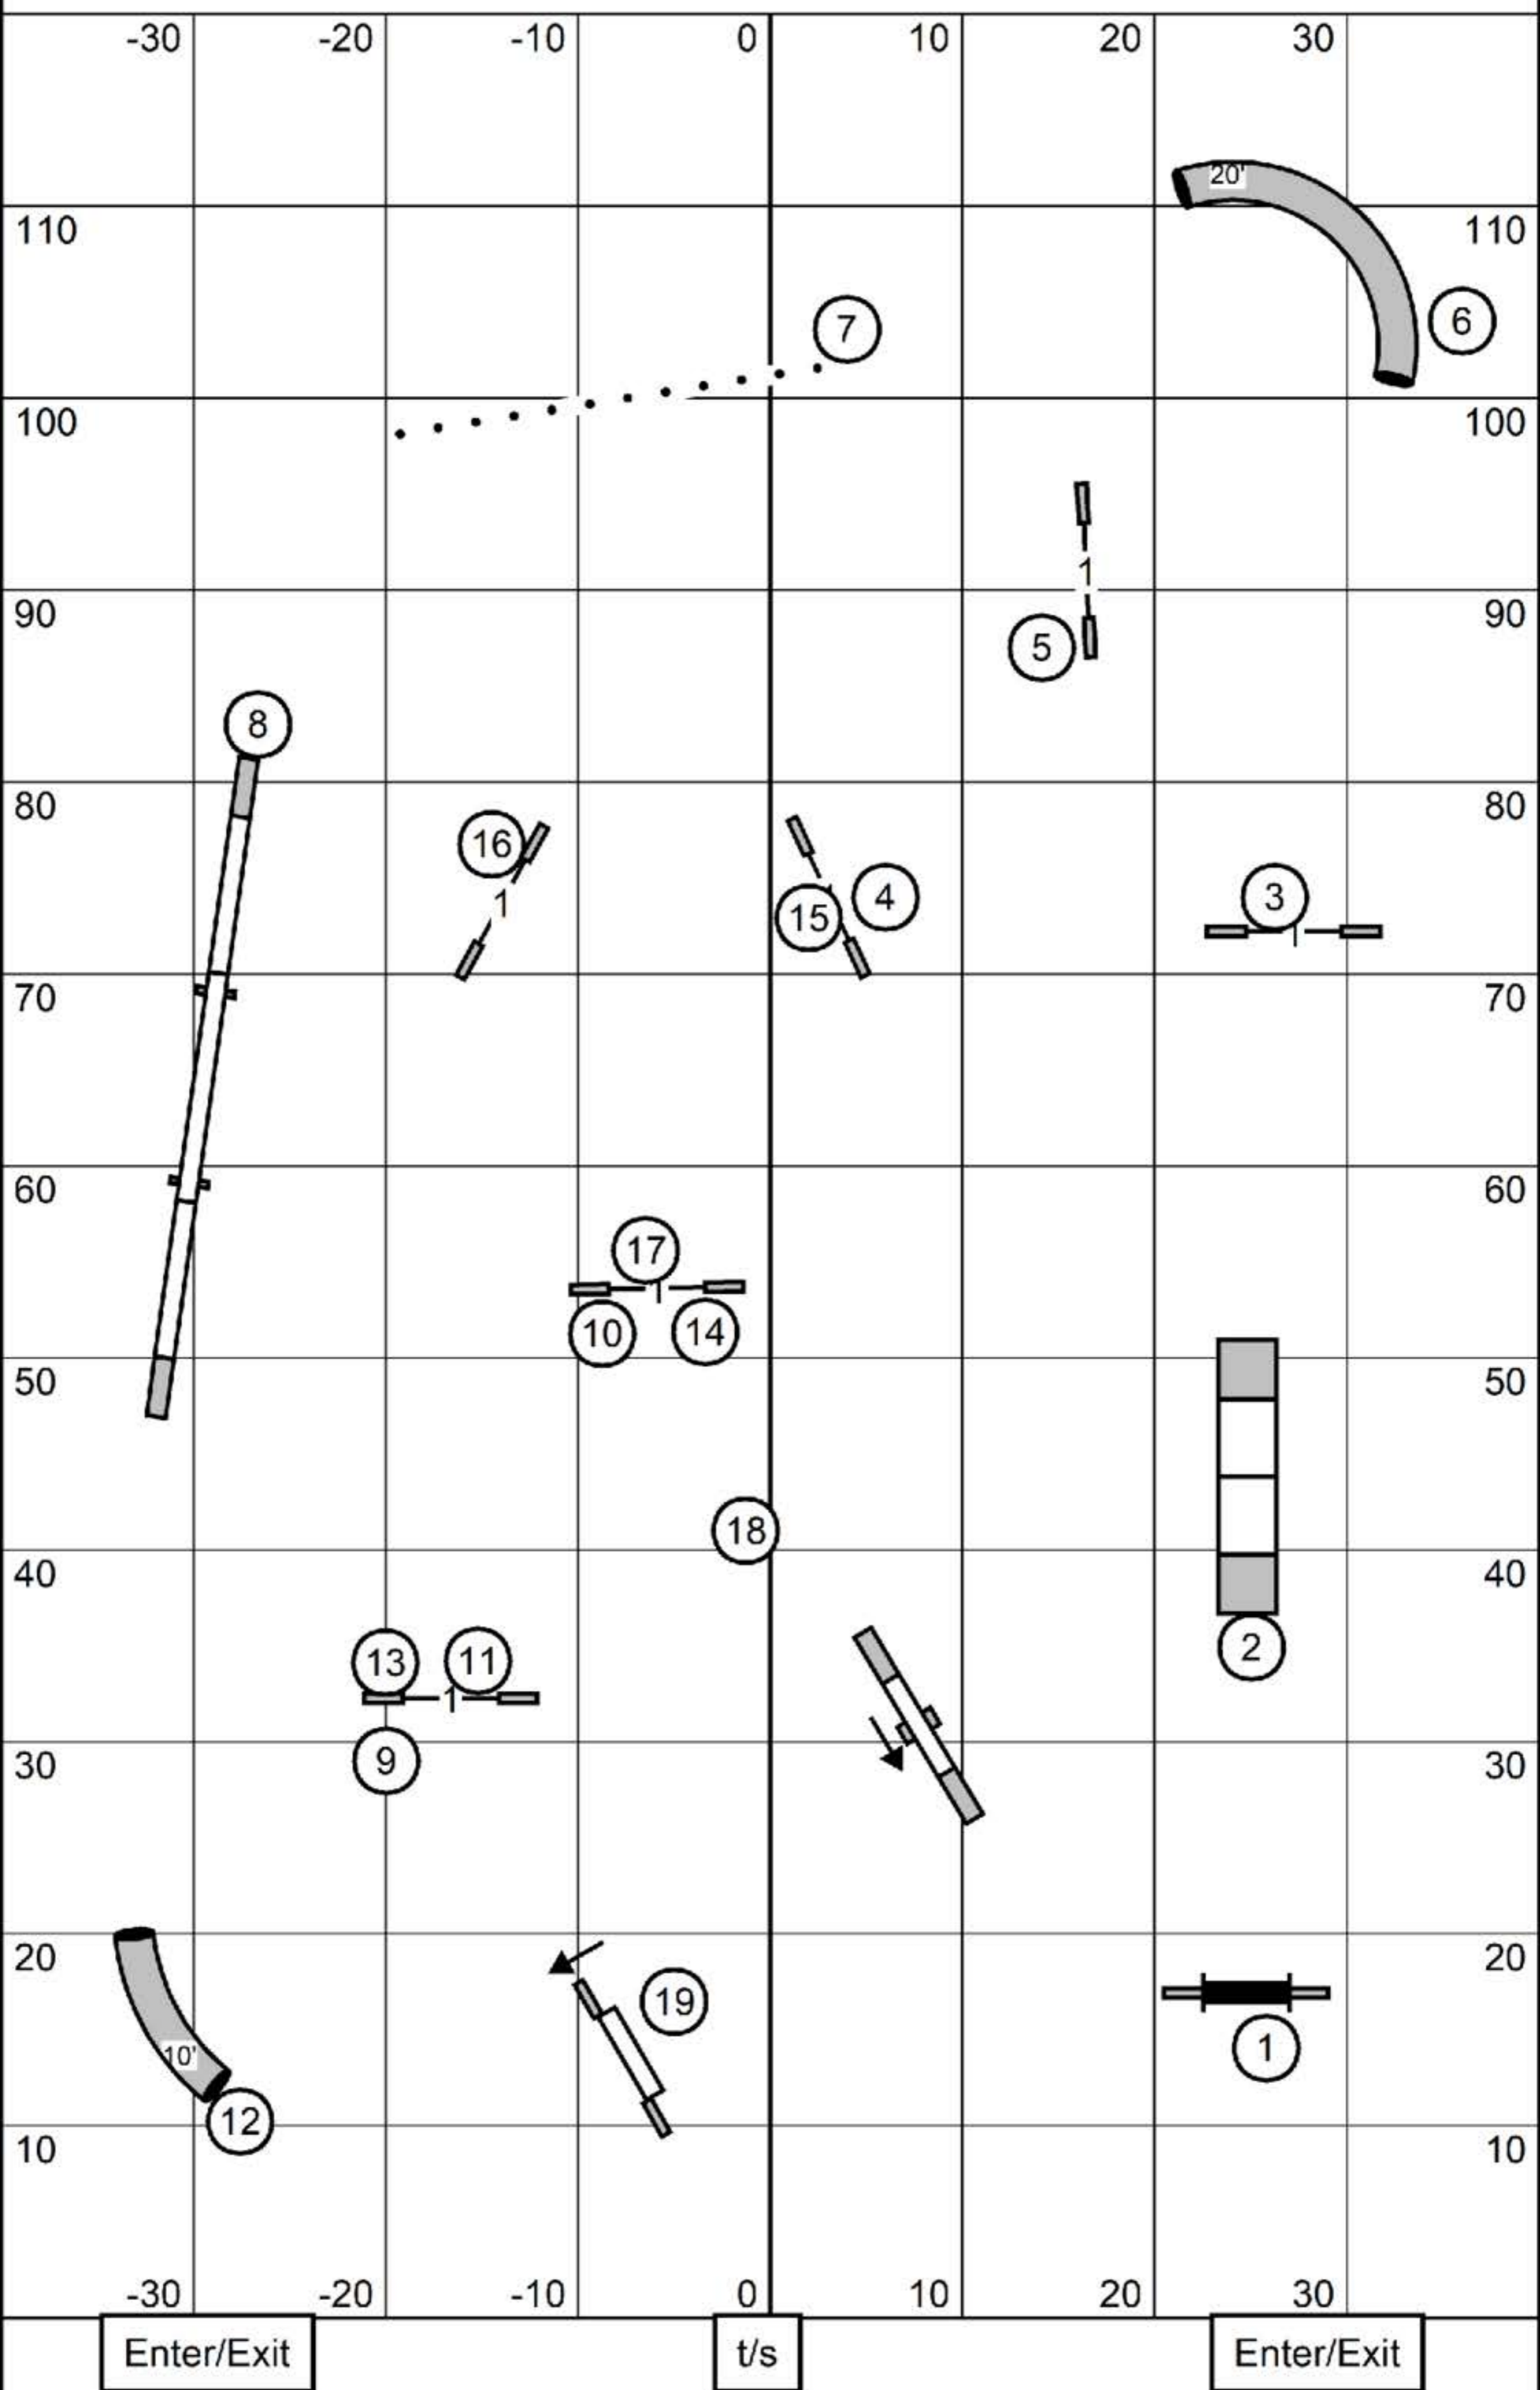

PREMIER STANDARD

Yorkshire Terrier Club of the Carolinas Premier Standard
Rising Star Canine Ranch 80 x 120 indoors on artificial turf
Sunday, March 30, 2025 Judge:Ginger Robertson