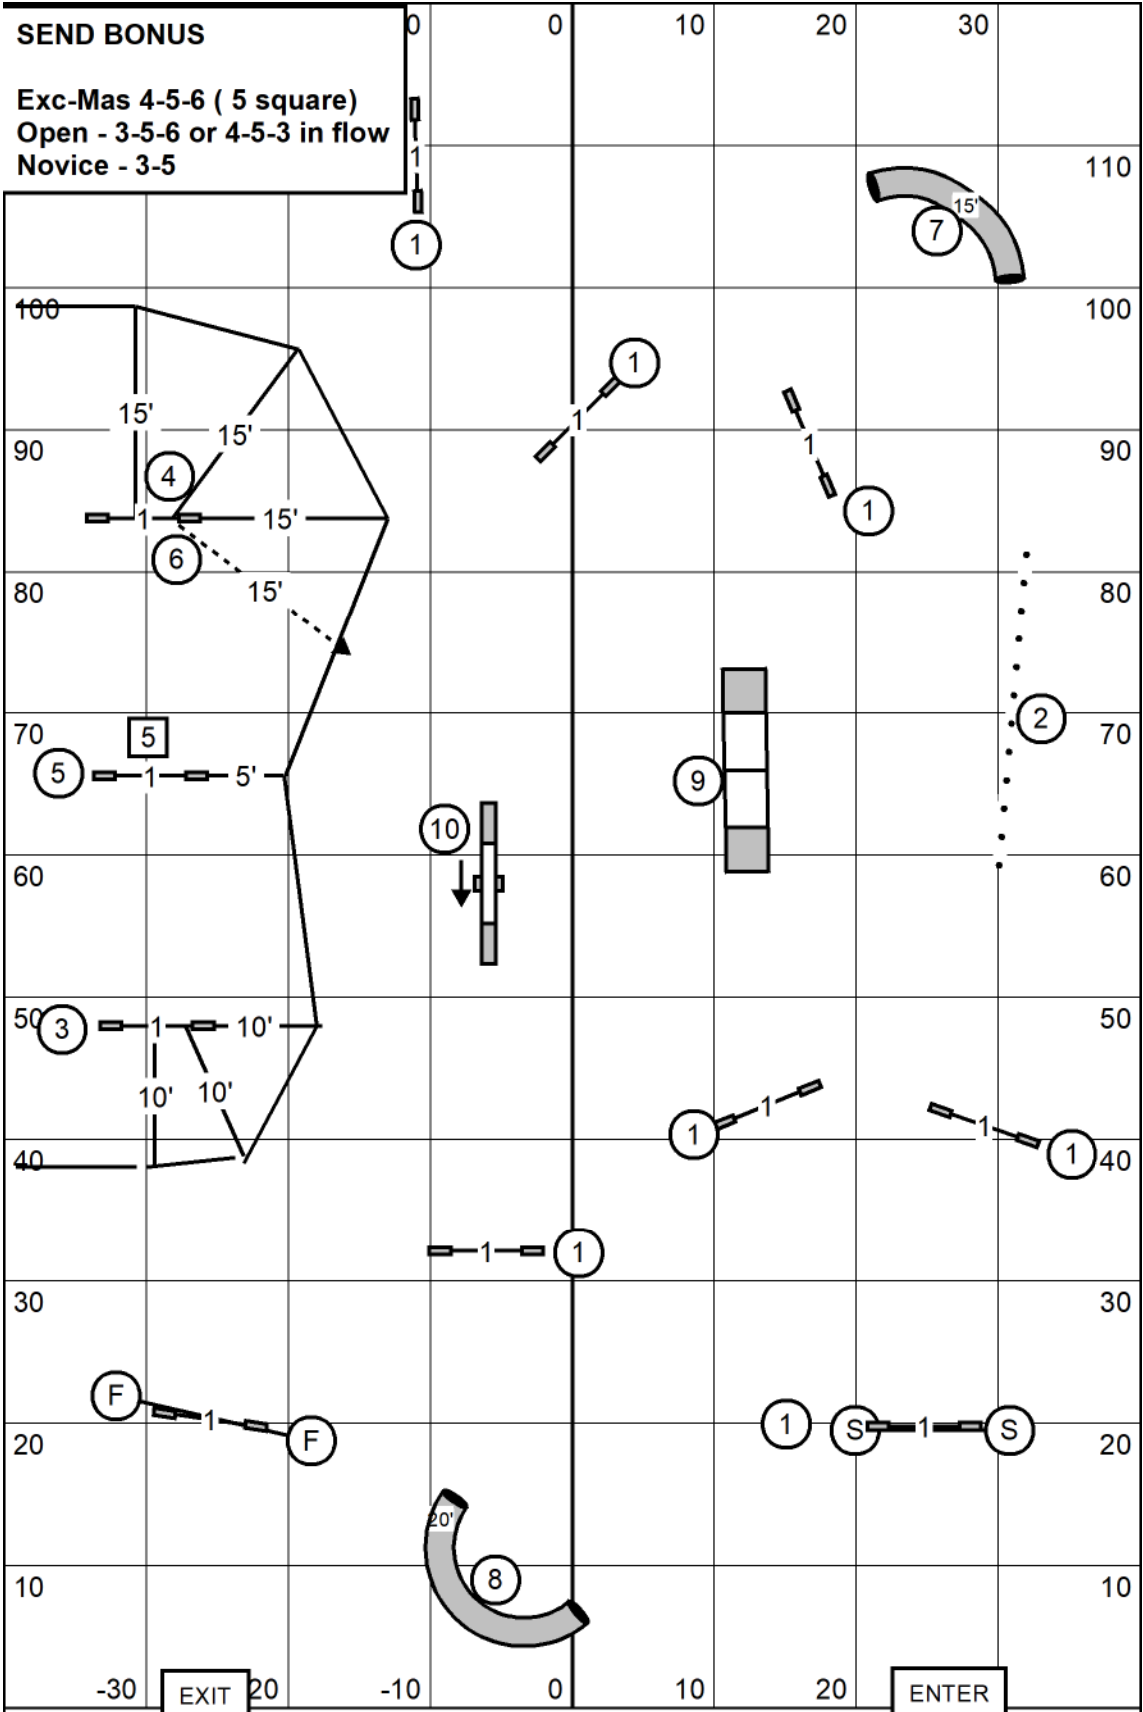

EXIT

ENTER

80' x 120'
Indoors
on sportsturf

Yorkshire Terrier Club of the Carolinas
Friday February 21st, 2025
Judge: Alex Davis

OPEN
STD

80' x 120'
 Indoors
 on sportsturf

Yorkshire Terrier Club of the Carolinas
Friday February 21st, 2025
Judge: Alex Davis

**ALL
 FAST**

80' x 120'
Indoors
on sportsturf

Yorkshire Terrier Club of the Carolinas
Friday February 21st, 2025
Judge: Alex Davis

**PREMIER
STD**

EXIT

ENTER

80' x 120'
Indoors
on sportsturf

Yorkshire Terrier Club of the Carolinas
Friday February 21st, 2025
Judge: Alex Davis

EXC - MAS
STD