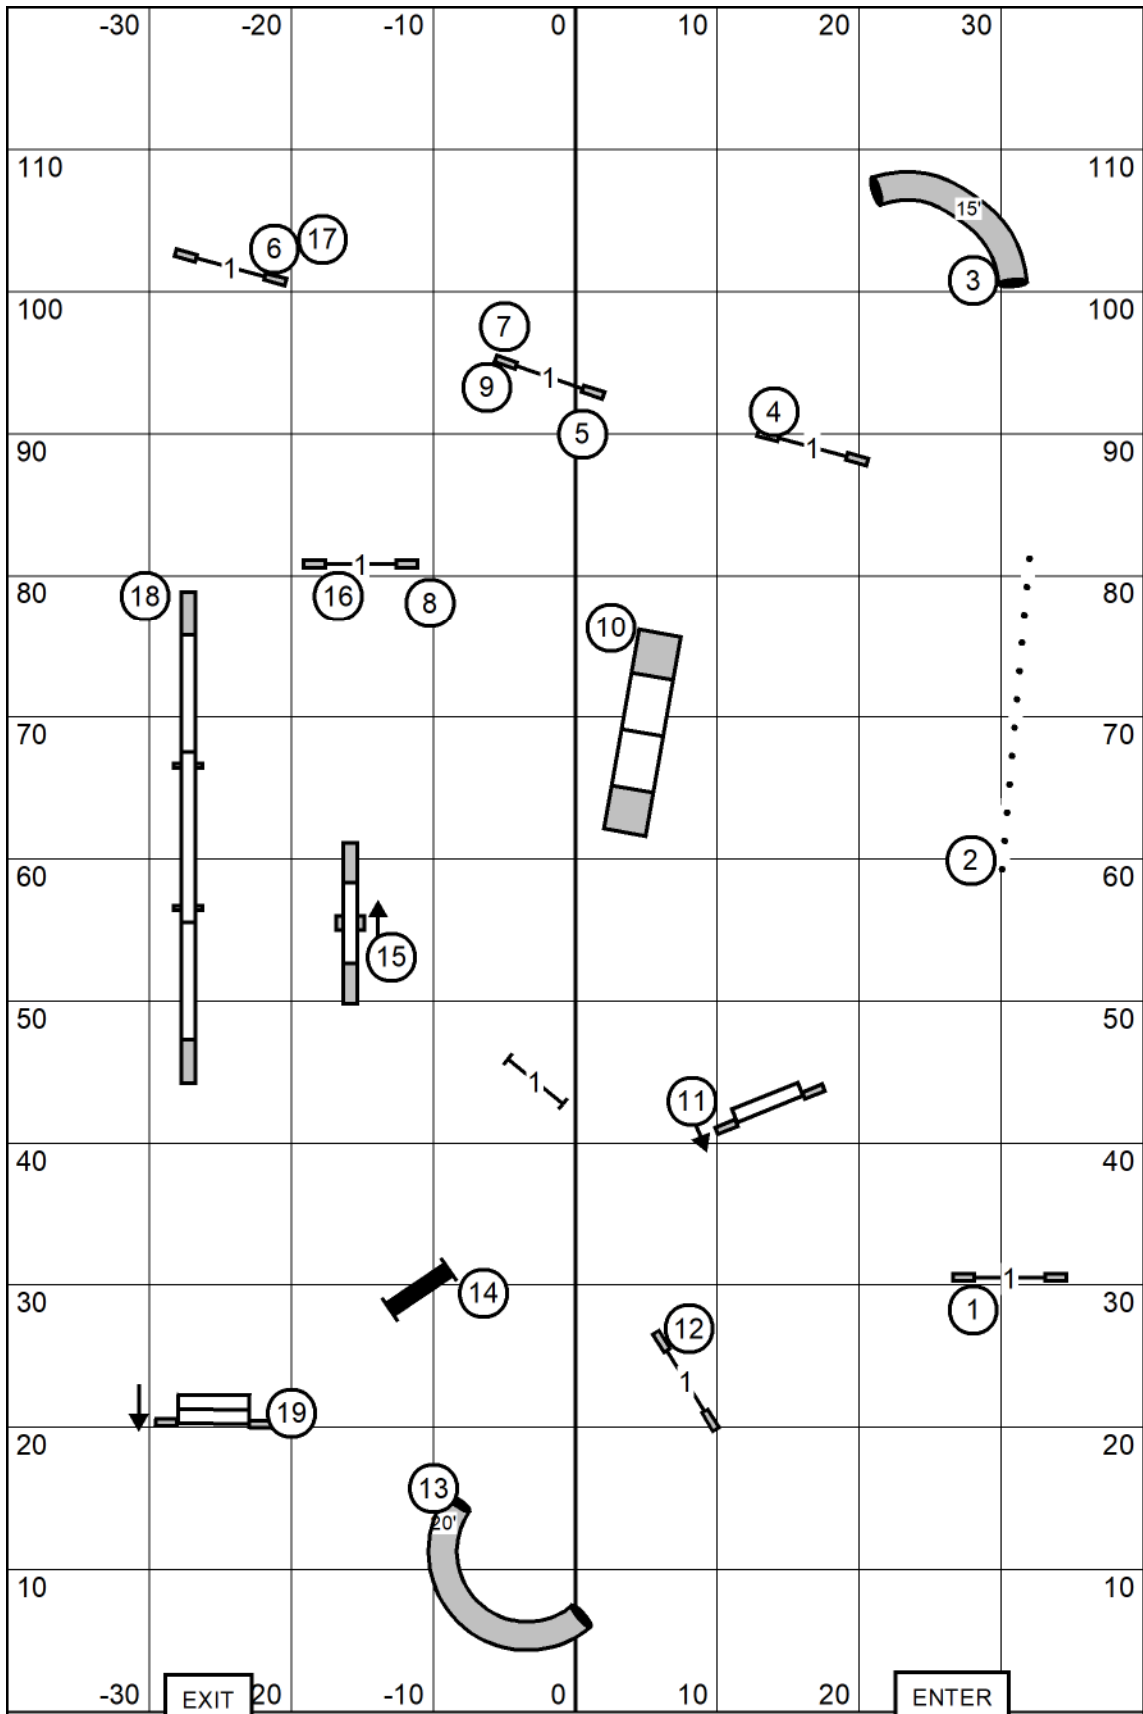

EXIT

ENTER

80' x 120'
Indoors
on sportsturf

Yorkshire Terrier Club of the Carolinas
Friday February 21st, 2025
Judge: Alex Davis

OPEN
STD

80' x 120'
 Indoors
 on sportsturf

Yorkshire Terrier Club of the Carolinas
Friday February 21st, 2025
Judge: Alex Davis

**ALL
 FAST**

80' x 120'
Indoors
on sportsturf

Yorkshire Terrier Club of the Carolinas
Friday February 21st, 2025
Judge: Alex Davis

**PREMIER
STD**

EXIT

ENTER

80' x 120'
Indoors
on sportsturf

Yorkshire Terrier Club of the Carolinas
Friday February 21st, 2025
Judge: Alex Davis

EXC - MAS
STD