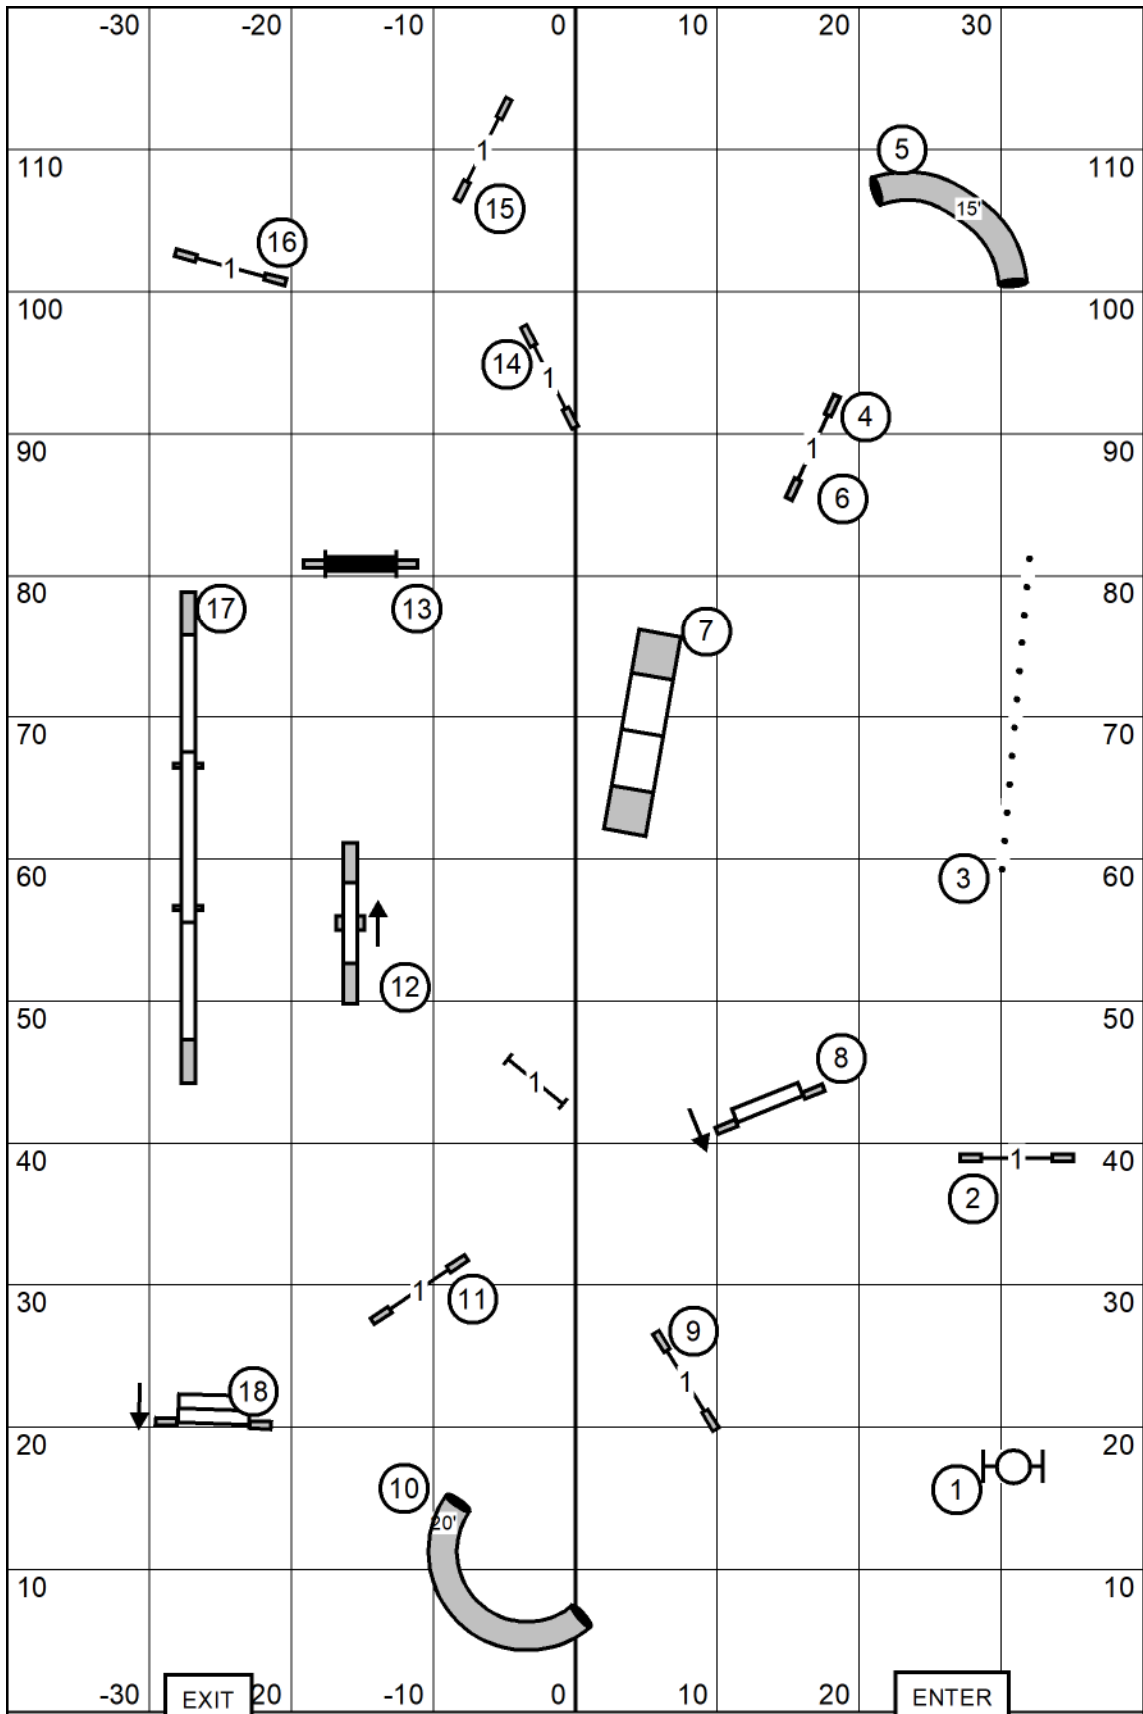

EXIT

ENTER

80' x 120'
Indoors
on sportsturf

Yorkshire Terrier Club of the Carolinas
Friday February 21st, 2025
Judge: Alex Davis

OPEN
STD

80' x 120'
 Indoors
 on sportsturf

Yorkshire Terrier Club of the Carolinas
Friday February 21st, 2025
Judge: Alex Davis

**ALL
 FAST**

80' x 120'
Indoors
on sportsturf

Yorkshire Terrier Club of the Carolinas
Friday February 21st, 2025
Judge: Alex Davis

**PREMIER
STD**

EXIT

ENTER

80' x 120'
Indoors
on sportsturf

Yorkshire Terrier Club of the Carolinas
Friday February 21st, 2025
Judge: Alex Davis

EXC - MAS
STD