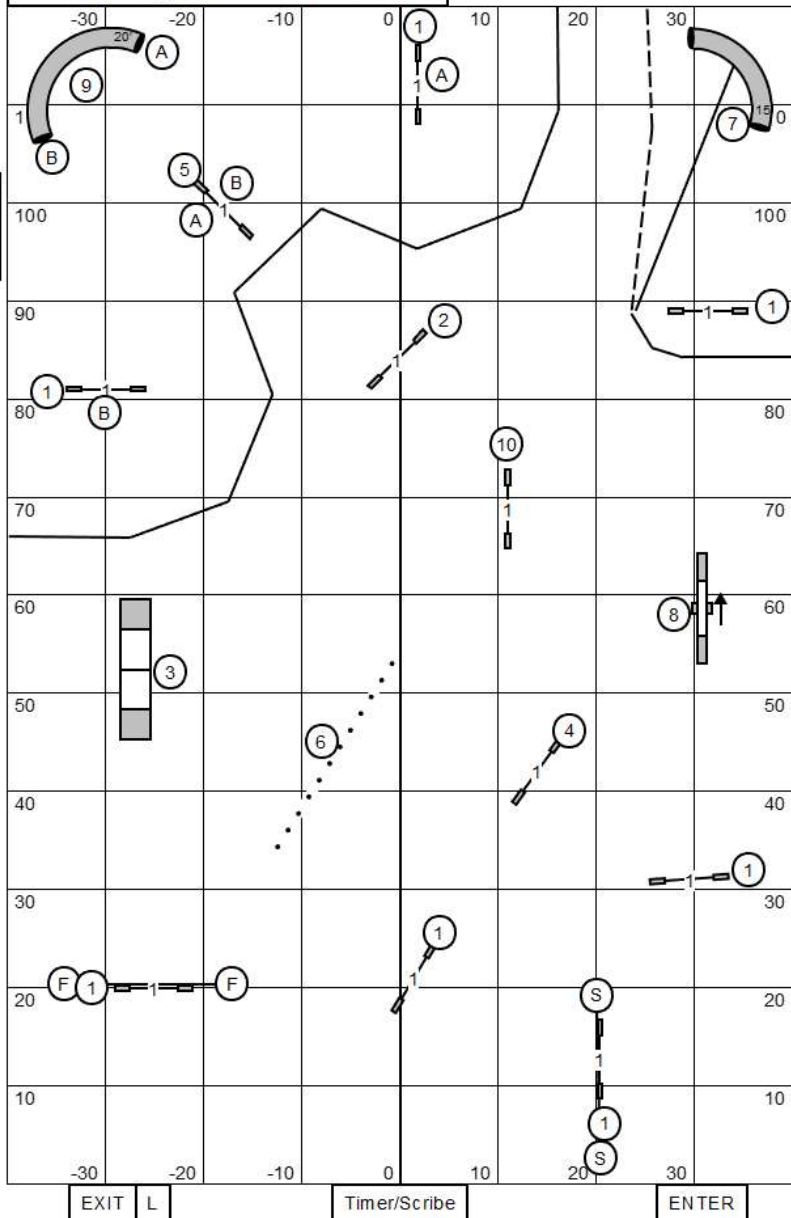

Ex/Master

Send
1-9-5
ALL 'A' OR 'B'
60pts to Q
25Pts Needed in
Body of Course

OPEN

Send
1-7
IN FLOW
DASHED LINE
55pts to Q
27pts Needed in
Body of Course

NOVICE

Send
1-7
IN FLOW
SOLID LINE
50pts to Q
22pts Needed in
Body of Course

Bi-Directional Start
You MUST take the
Start Jump To Begin
Your Run

Finish Jump is Bi-Directional
And 1PT BEFORE
THE BUZZER

4" Preferred = 41 sec.
8" Regular = 38 sec.
8" & 12" Preferred = 38 sec.
12" & 16" Regular = 35 sec.
16 & 20" Preferred = 35 sec.
20", 24" & 26" Regular = 32 sec.

Moore County Kennel Club
Sunday January 19, 2025 Rising Star K9 Ranch
Oak Ridge, NC Ben Gibbs

**FAST EX/MASTER
OPEN-NOVICE**