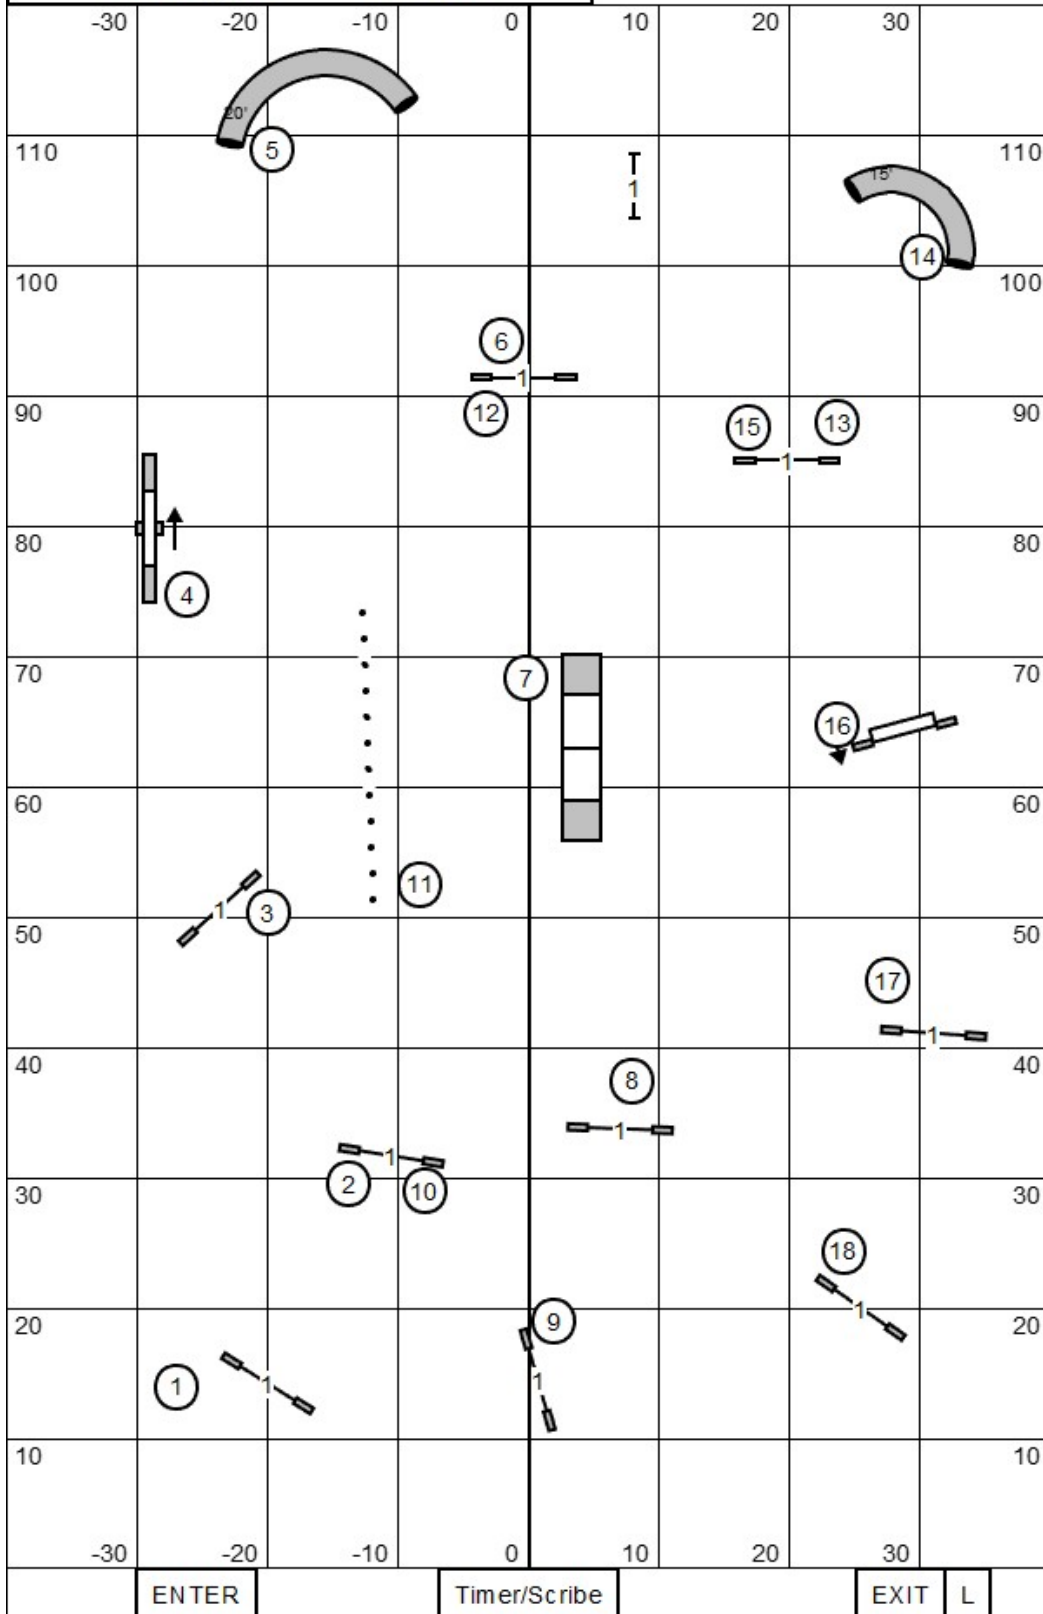

Moore County Kennel Club
Sunday January 19, 2025 Rising Star K9 Ranch
Oak Ridge, NC Ben Gibbs

TIME 2 BEAT