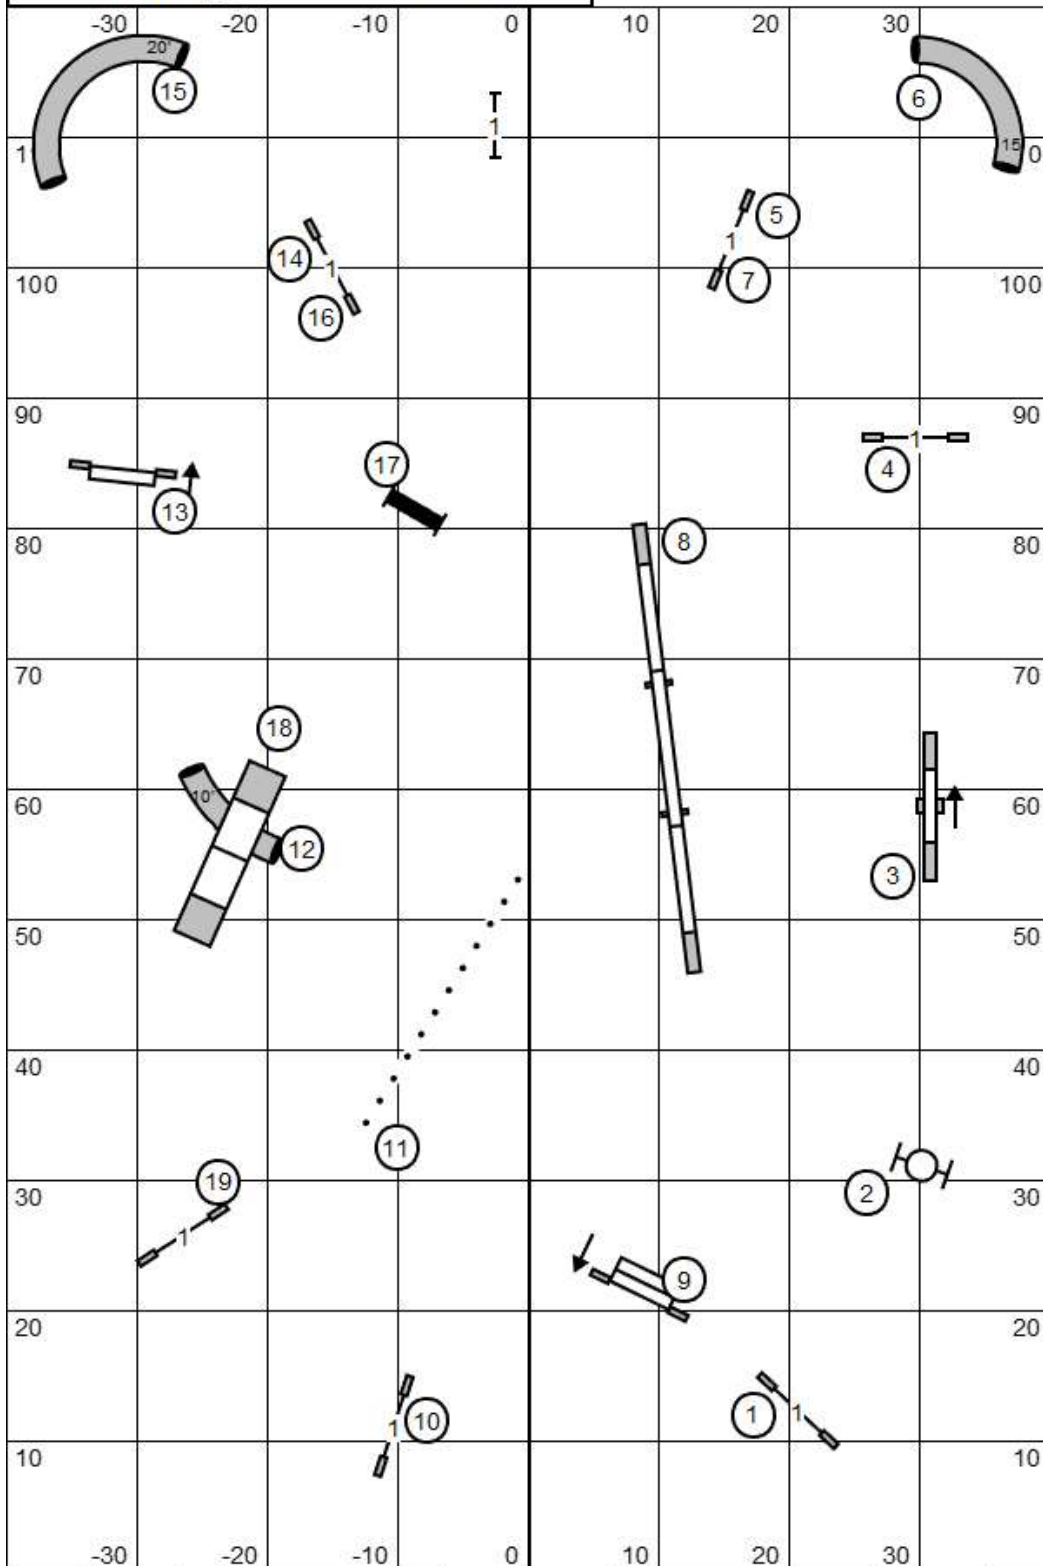

Moore County Kennel Club
Sunday January 19, 2025 Rising Star K9 Ranch
Oak Ridge, NC Ben Gibbs

EX/MASTER STD

EXIT L Timer/Scribe ENTER