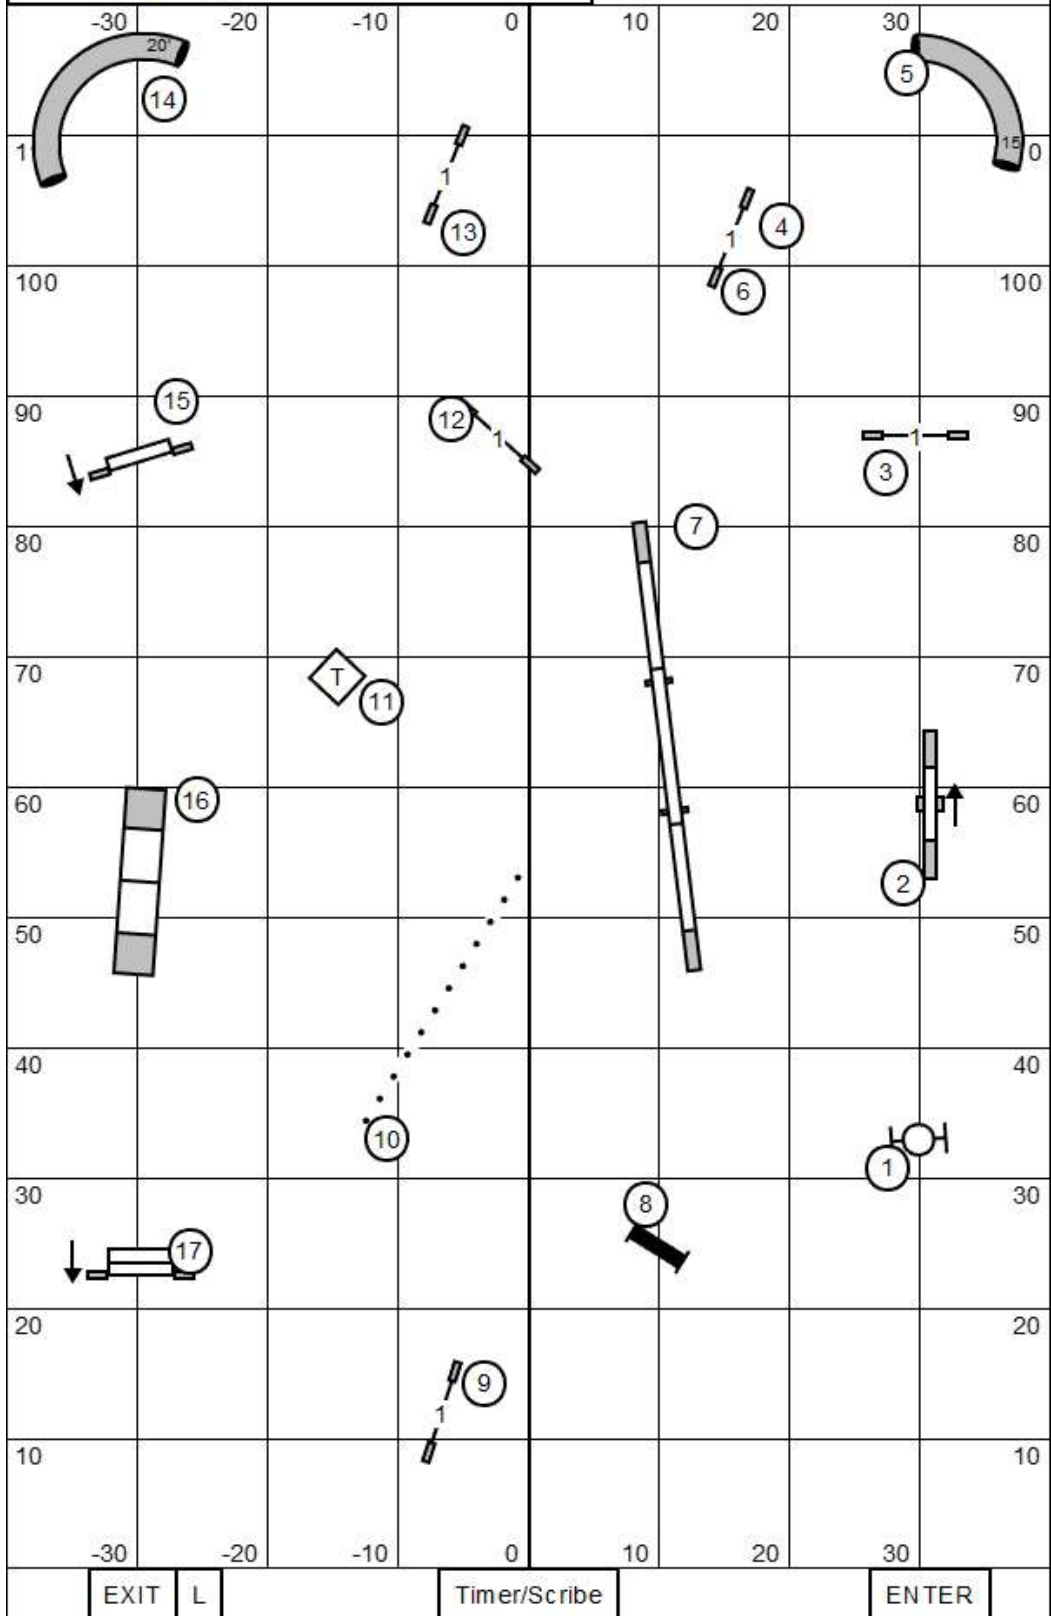

Moore County Kennel Club
Sunday January 19, 2025 Rising Star K9 Ranch
Oak Ridge, NC Ben Gibbs

OPEN STD