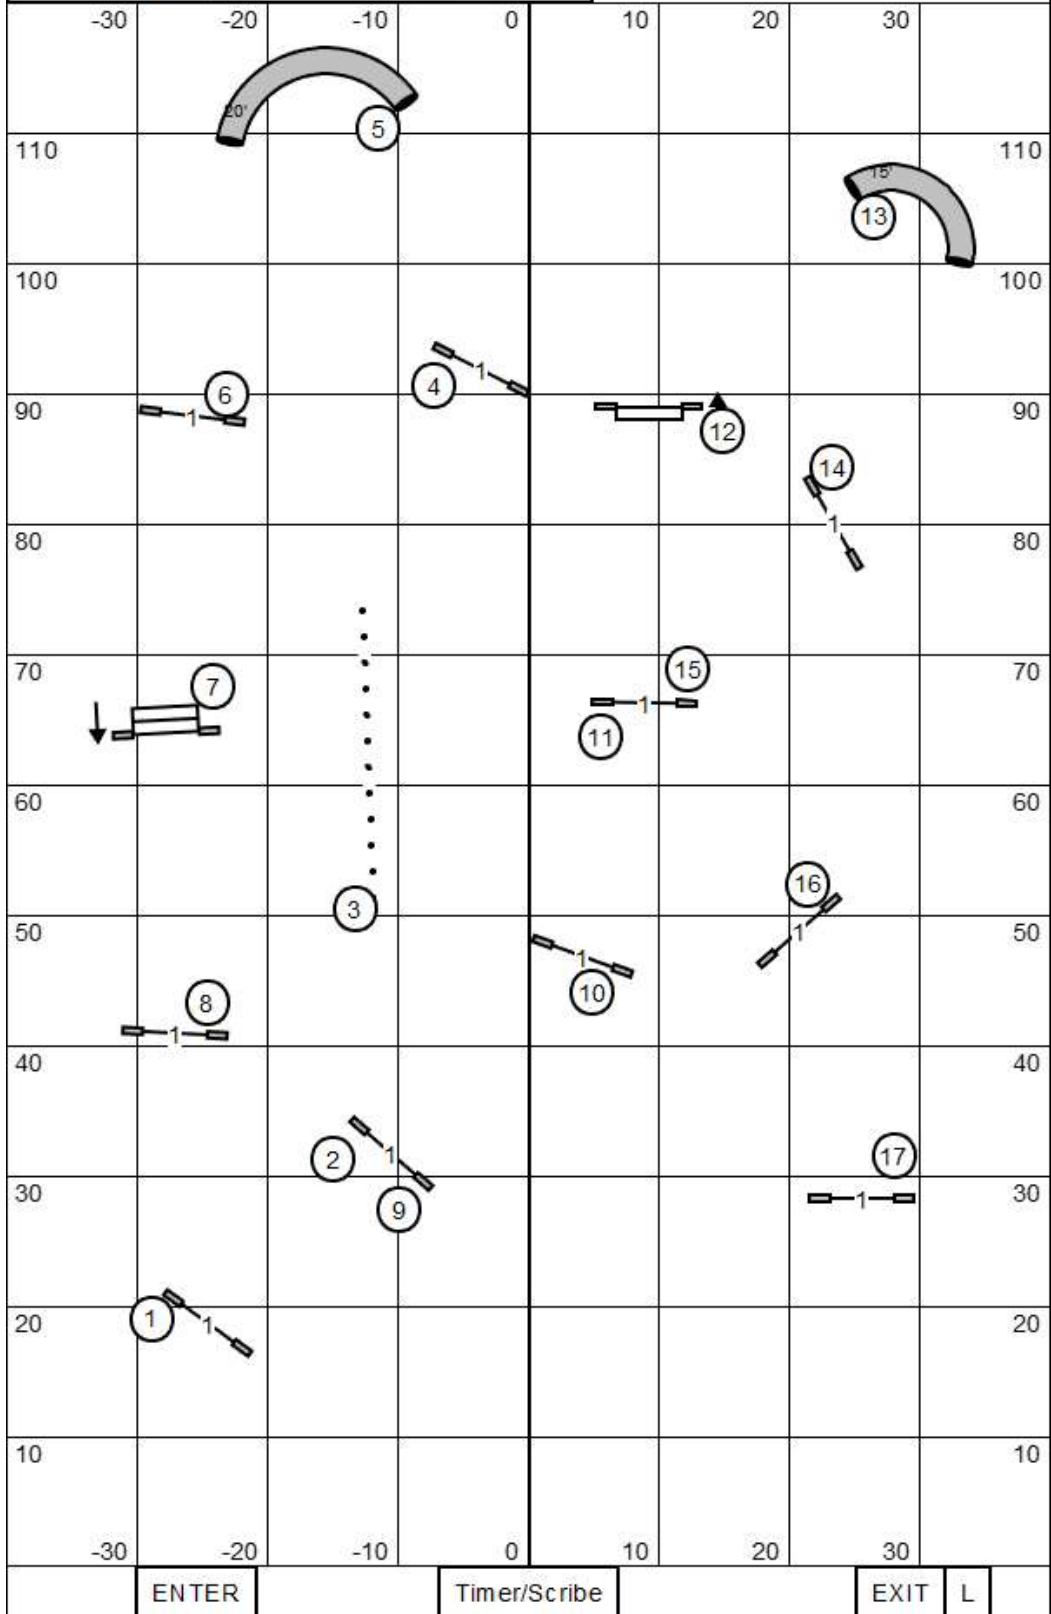

Moore County Kennel Club
Sunday January 19, 2025 Rising Star K9 Ranch
Oak Ridge, NC Ben Gibbs

OPEN JWW