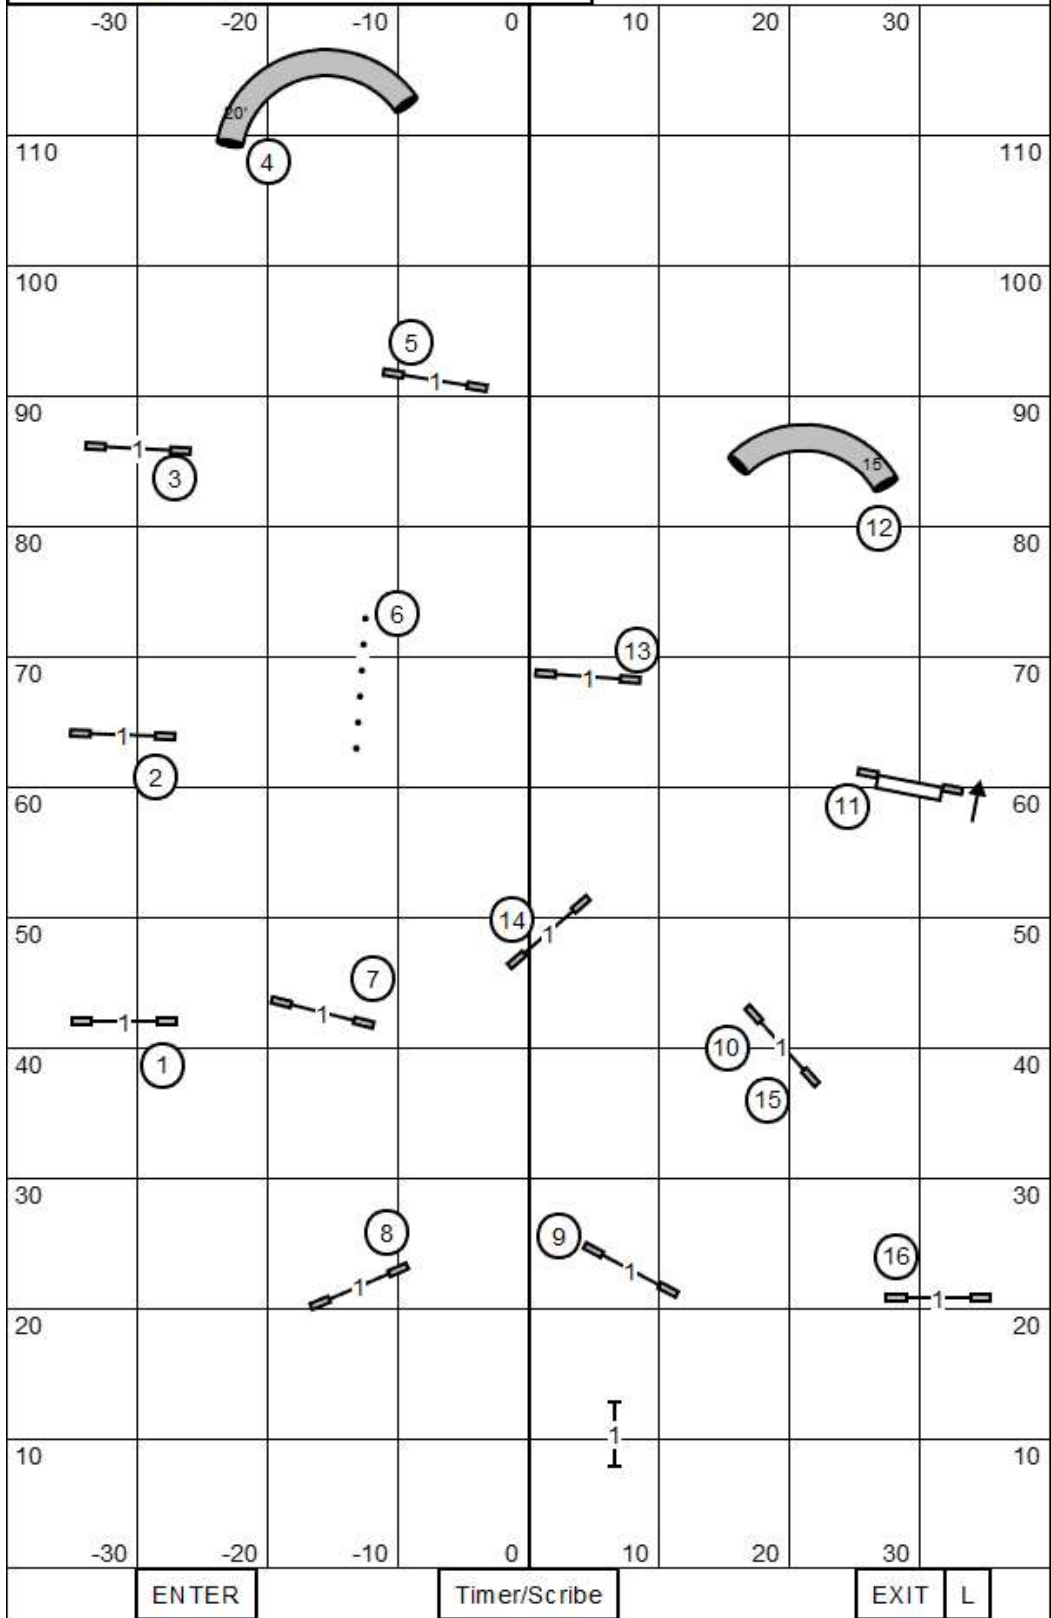

Moore County Kennel Club
Sunday January 19, 2025 Rising Star K9 Ranch
Oak Ridge, NC Ben Gibbs

NOVICE JWW

ENTER

Timer/Scribe

EXIT

L