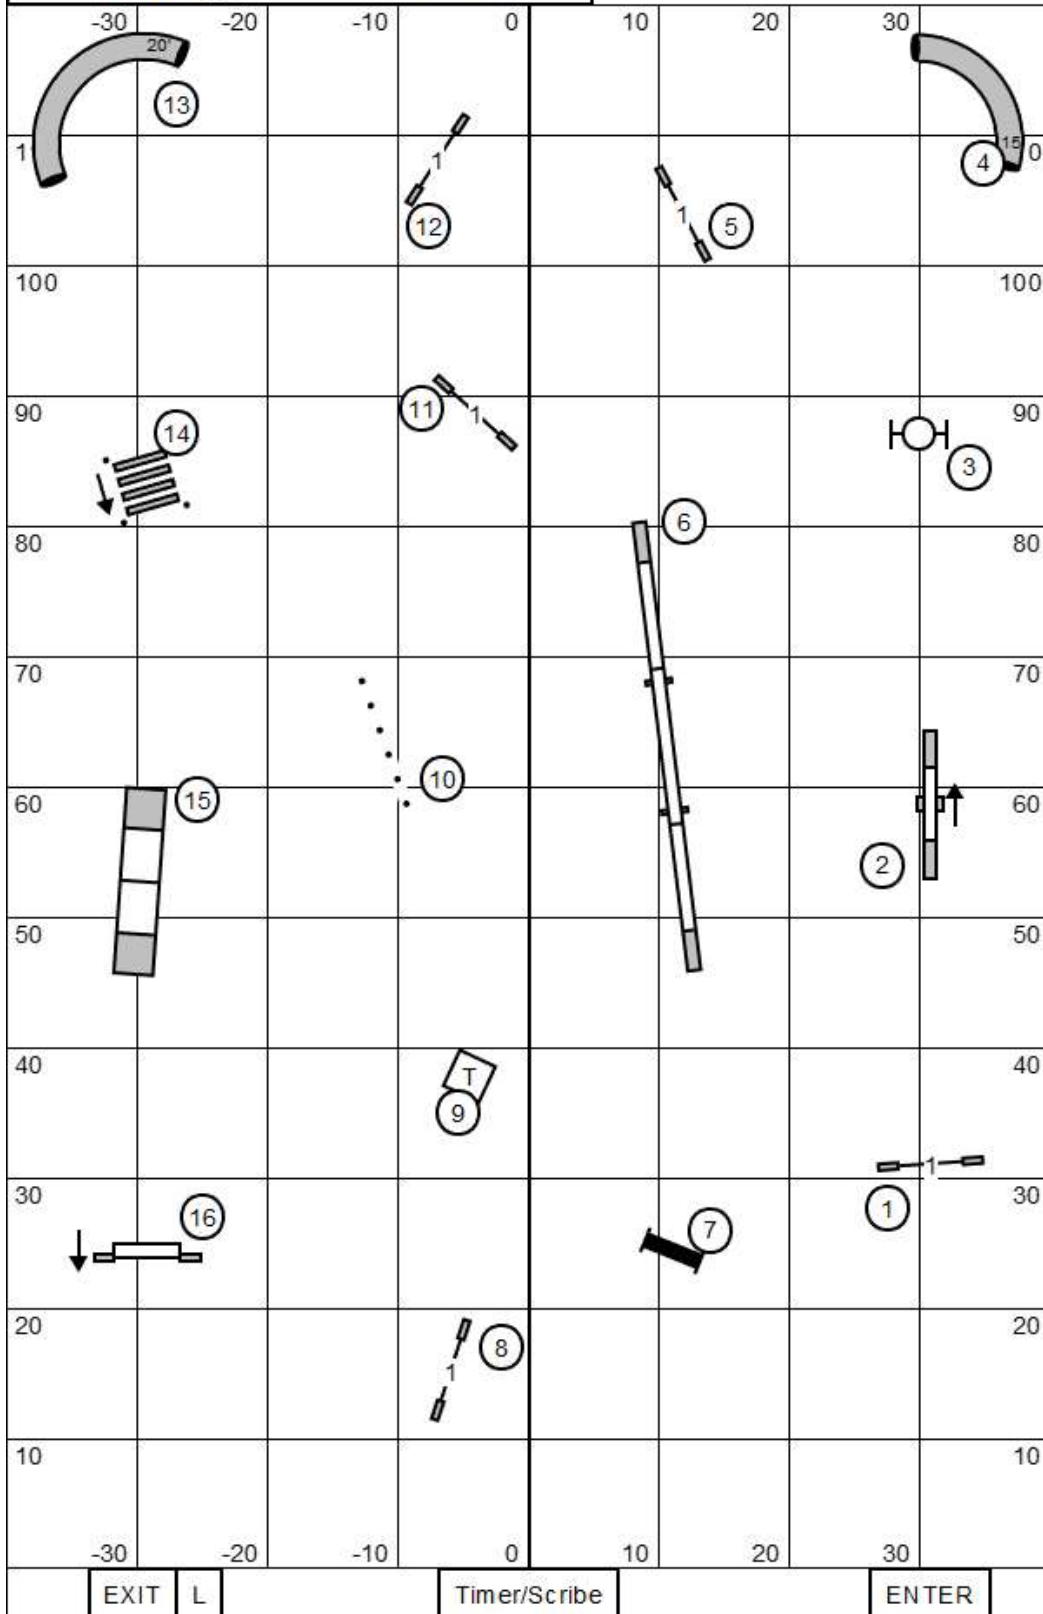

Moore County Kennel Club
Sunday January 19, 2025 Rising Star K9 Ranch
Oak Ridge, NC Ben Gibbs

NOVICE STD