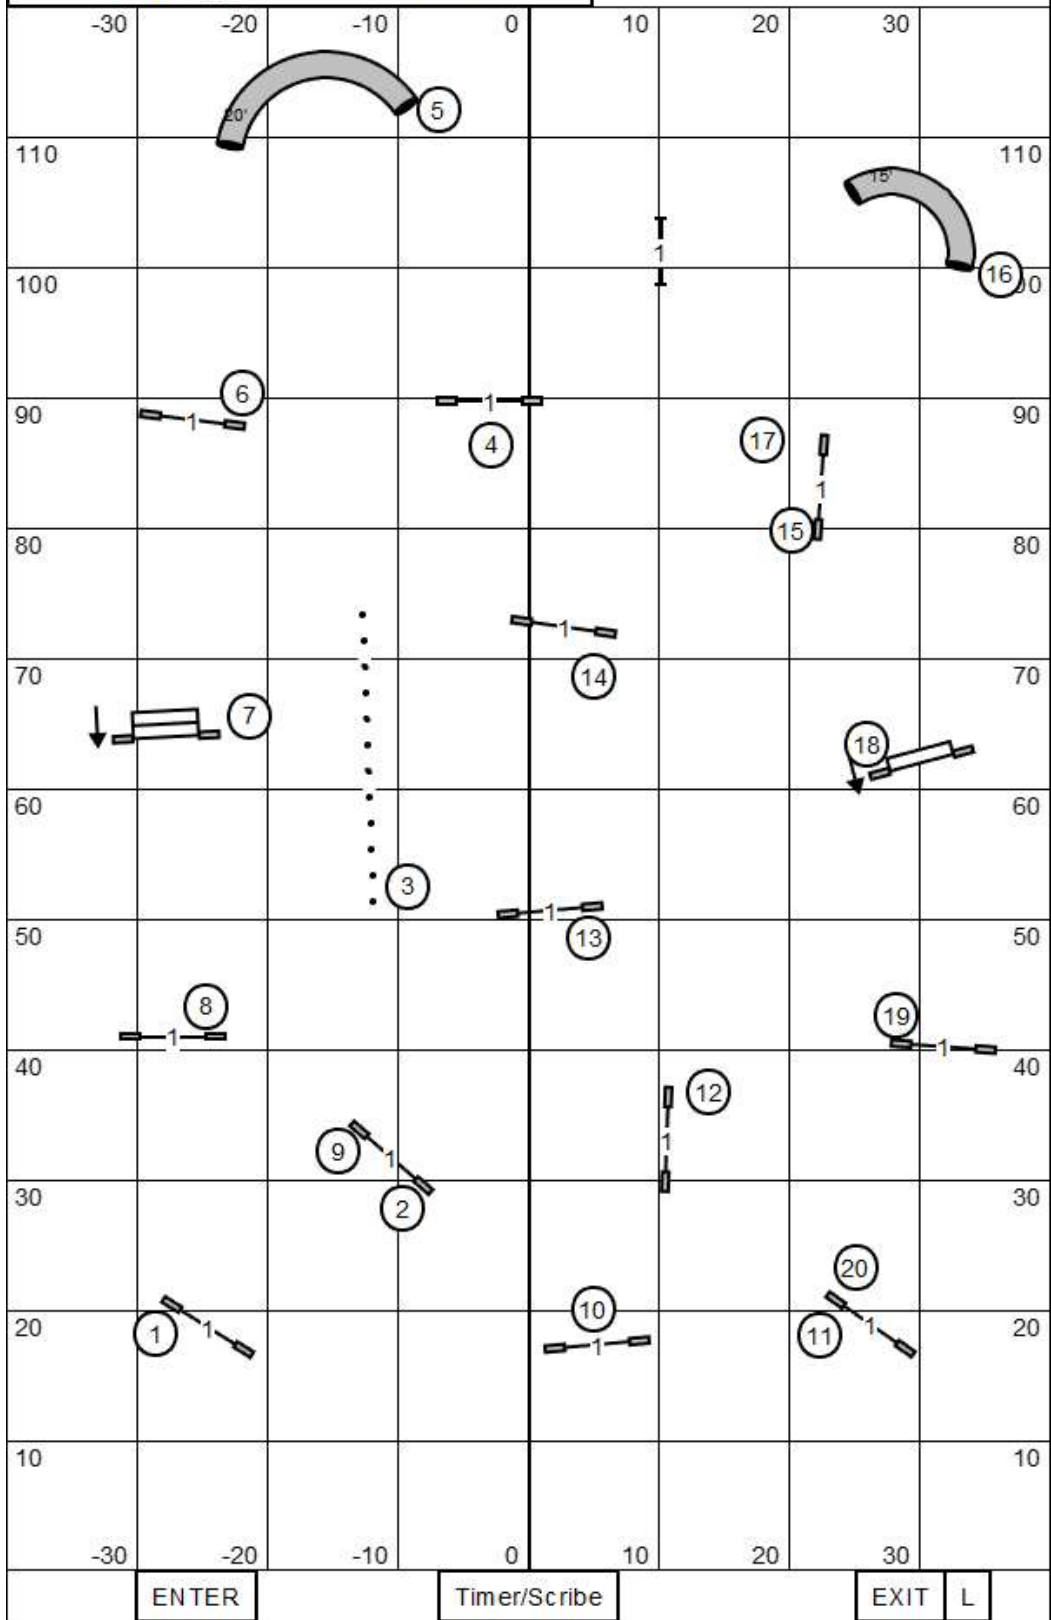

Moore County Kennel Club
Sunday January 19, 2025 Rising Star K9 Ranch
Oak Ridge, NC Ben Gibbs

EX/MASTER JWW