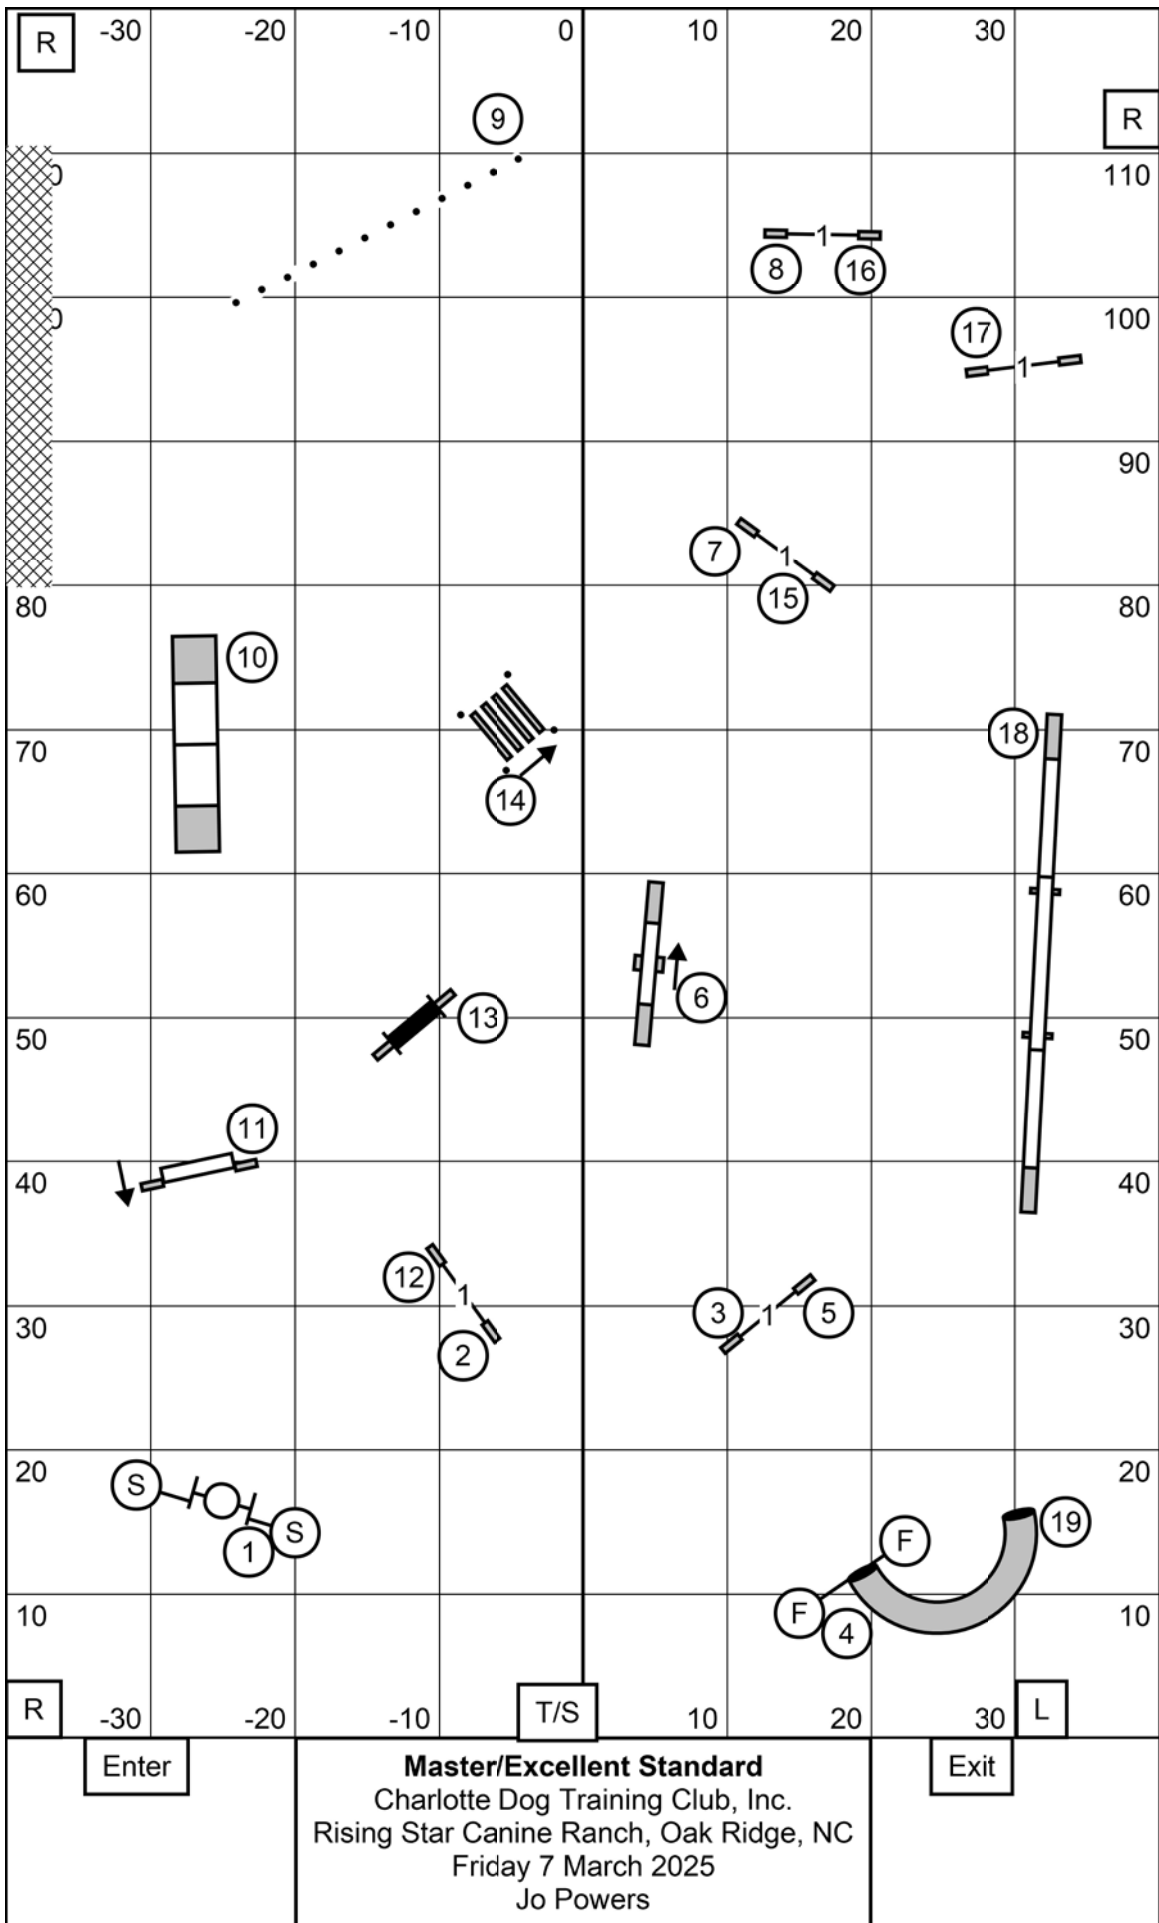

Master/Excellent Standard
Charlotte Dog Training Club, Inc.
Rising Star Canine Ranch, Oak Ridge, NC
Friday 7 March 2025
Jo Powers