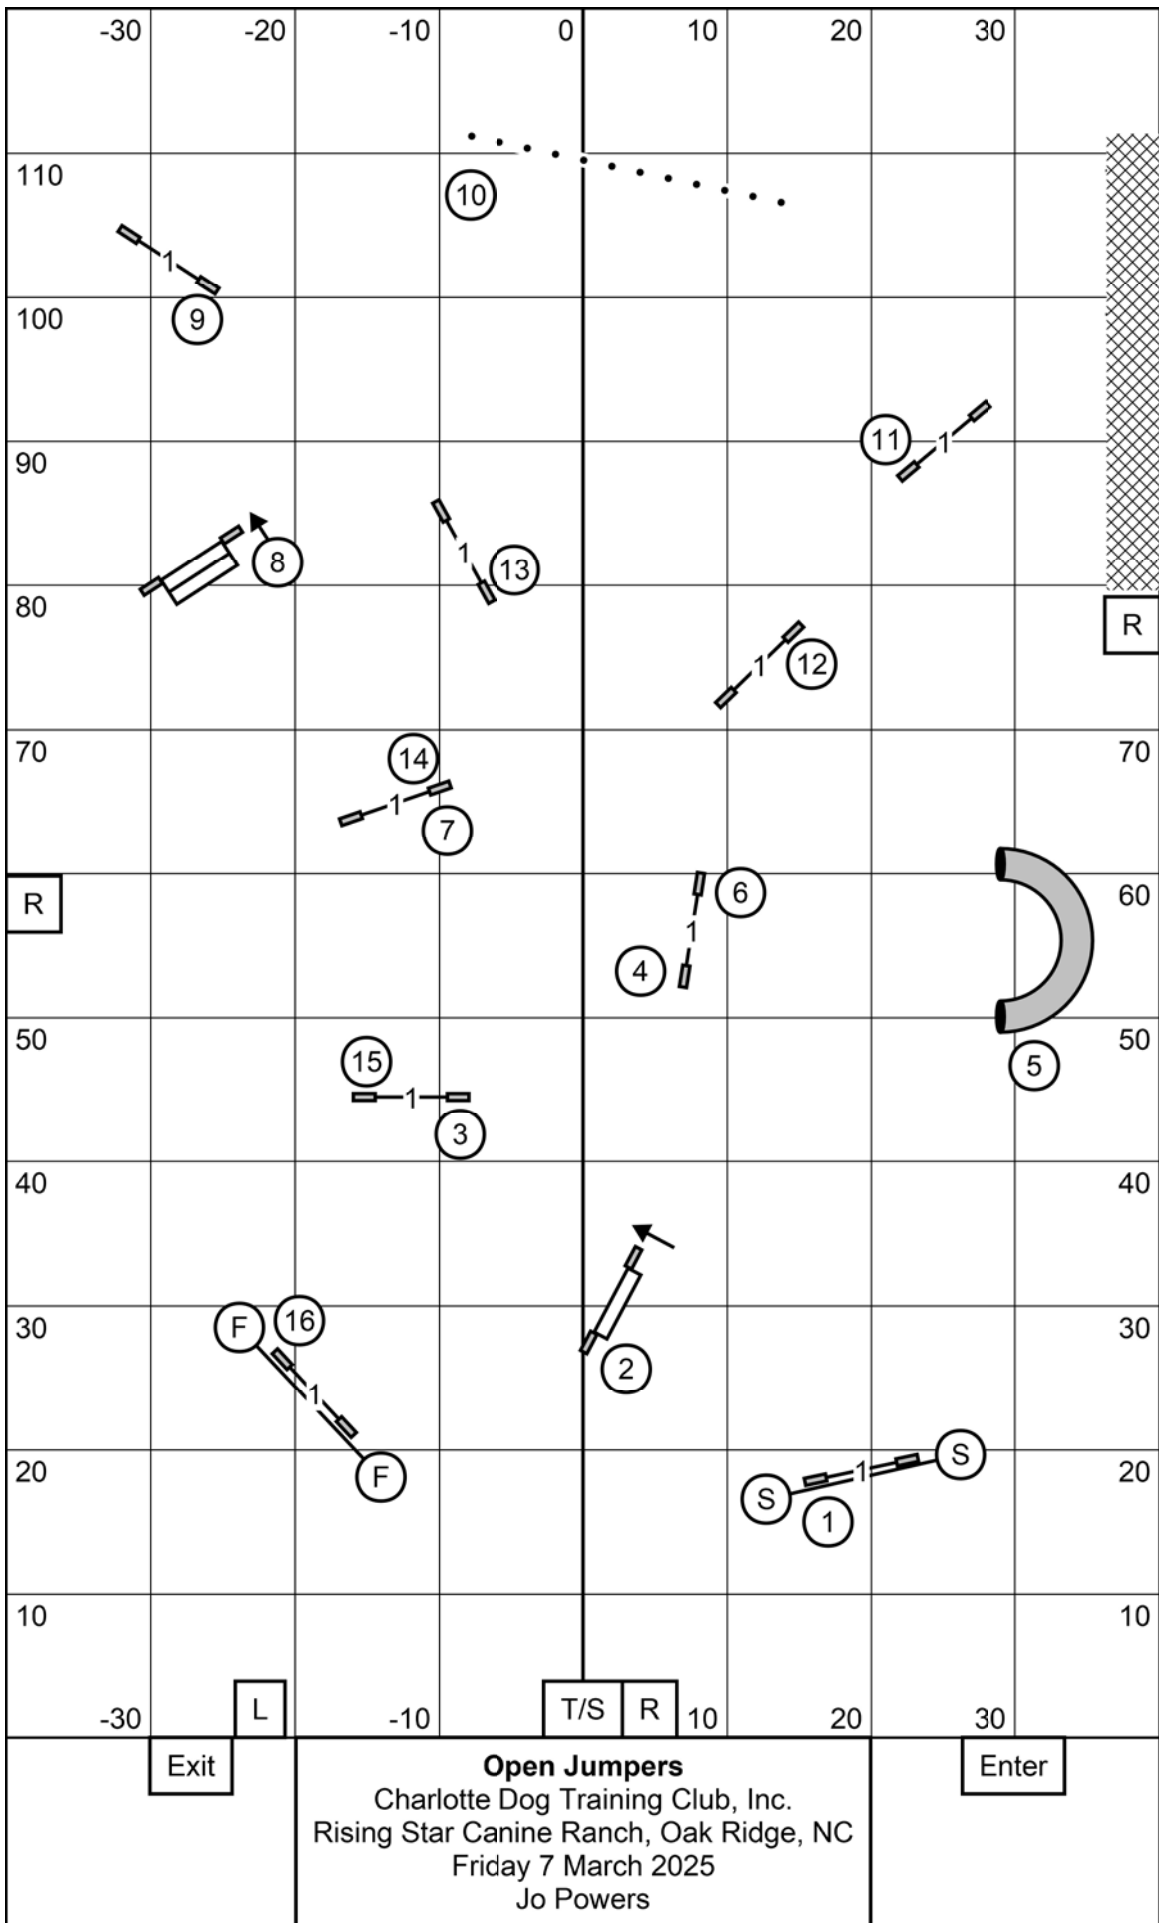

Open Jumpers
Charlotte Dog Training Club, Inc.
Rising Star Canine Ranch, Oak Ridge, NC
Friday 7 March 2025
Jo Powers