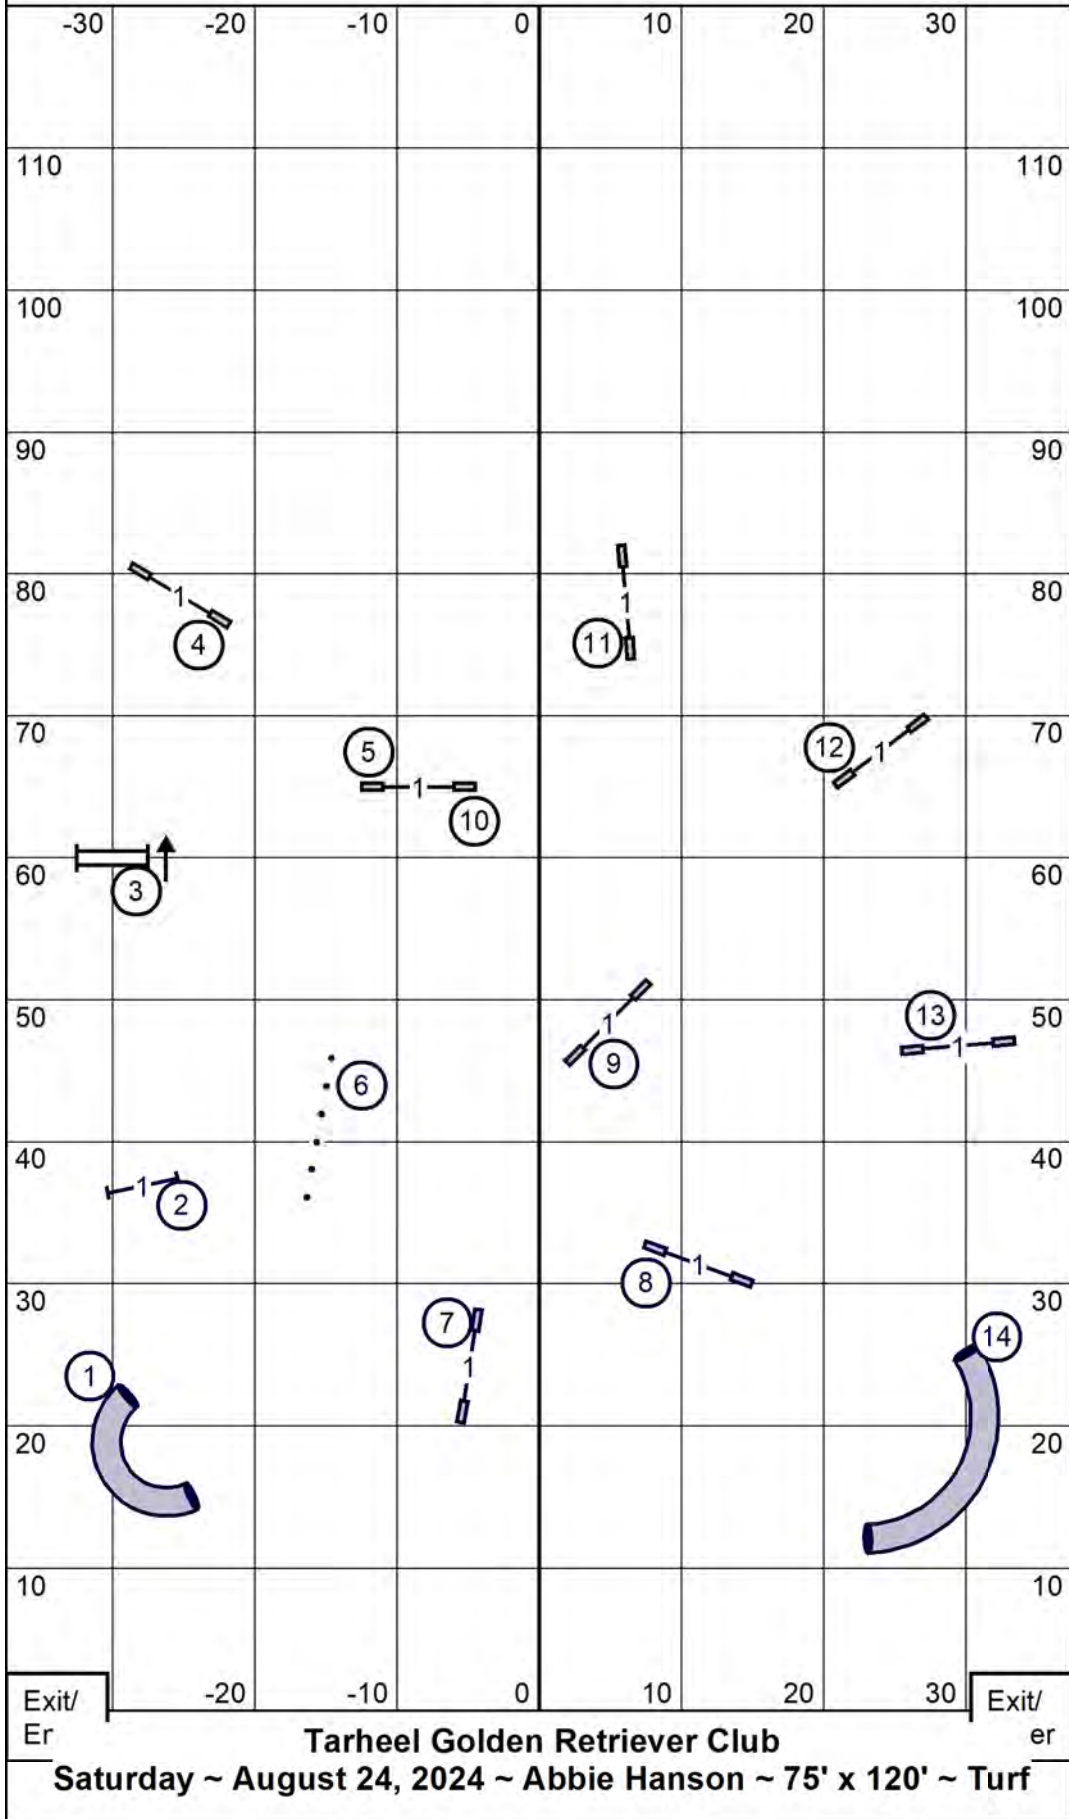

Excellent / Master Standard

Exit/Er -20 -10 0 10 20 30 Exit/er

Tarheel Golden Retriever Club
 Saturday ~ August 24, 2024 ~ Abbie Hanson ~ 75' x 120' ~ Turf

OpenStandard

Exit/Er -20 -10 0 10 20 30 Exit/er

Tarheel Golden Retriever Club
 Saturday ~ August 24, 2024 ~ Abbie Hanson ~ 75' x 120' ~ Turf

Novice Standard

Exit/Er -20 -10 0 10 20 30 Exit/er

Tarheel Golden Retriever Club
 Saturday ~ August 24, 2024 ~ Abbie Hanson ~ 75' x 120' ~ Turf

T2B

Exit/Er -20 -10 0 10 20 30 Exit/er

Tarheel Golden Retriever Club
Saturday ~ August 24, 2024 ~ Abbie Hanson ~ 75' x 120' ~ Turf

Premier JWW

Exit/Er -20 -10 0 10 20 30 Exit/er

Tarheel Golden Retriever Club
Saturday ~ August 24, 2024 ~ Abbie Hanson ~ 75' x 120' ~ Turf

Excellent / Master JWW

Tarheel Golden Retriever Club

Saturday ~ August 24, 2024 ~ Abbie Hanson ~ 75' x 120' ~ Turf

OpenJWW

Exit/Er -20 -10 T/S 0 10 20 30 Exit/er

Tarheel Golden Retriever Club
Saturday ~ August 24, 2024 ~ Abbie Hanson ~ 75' x 120' ~ Turf

NoviceJWW

Tarheel Golden Retriever Club

Saturday ~ August 24, 2024 ~ Abbie Hanson ~ 75' x 120' ~ Turf