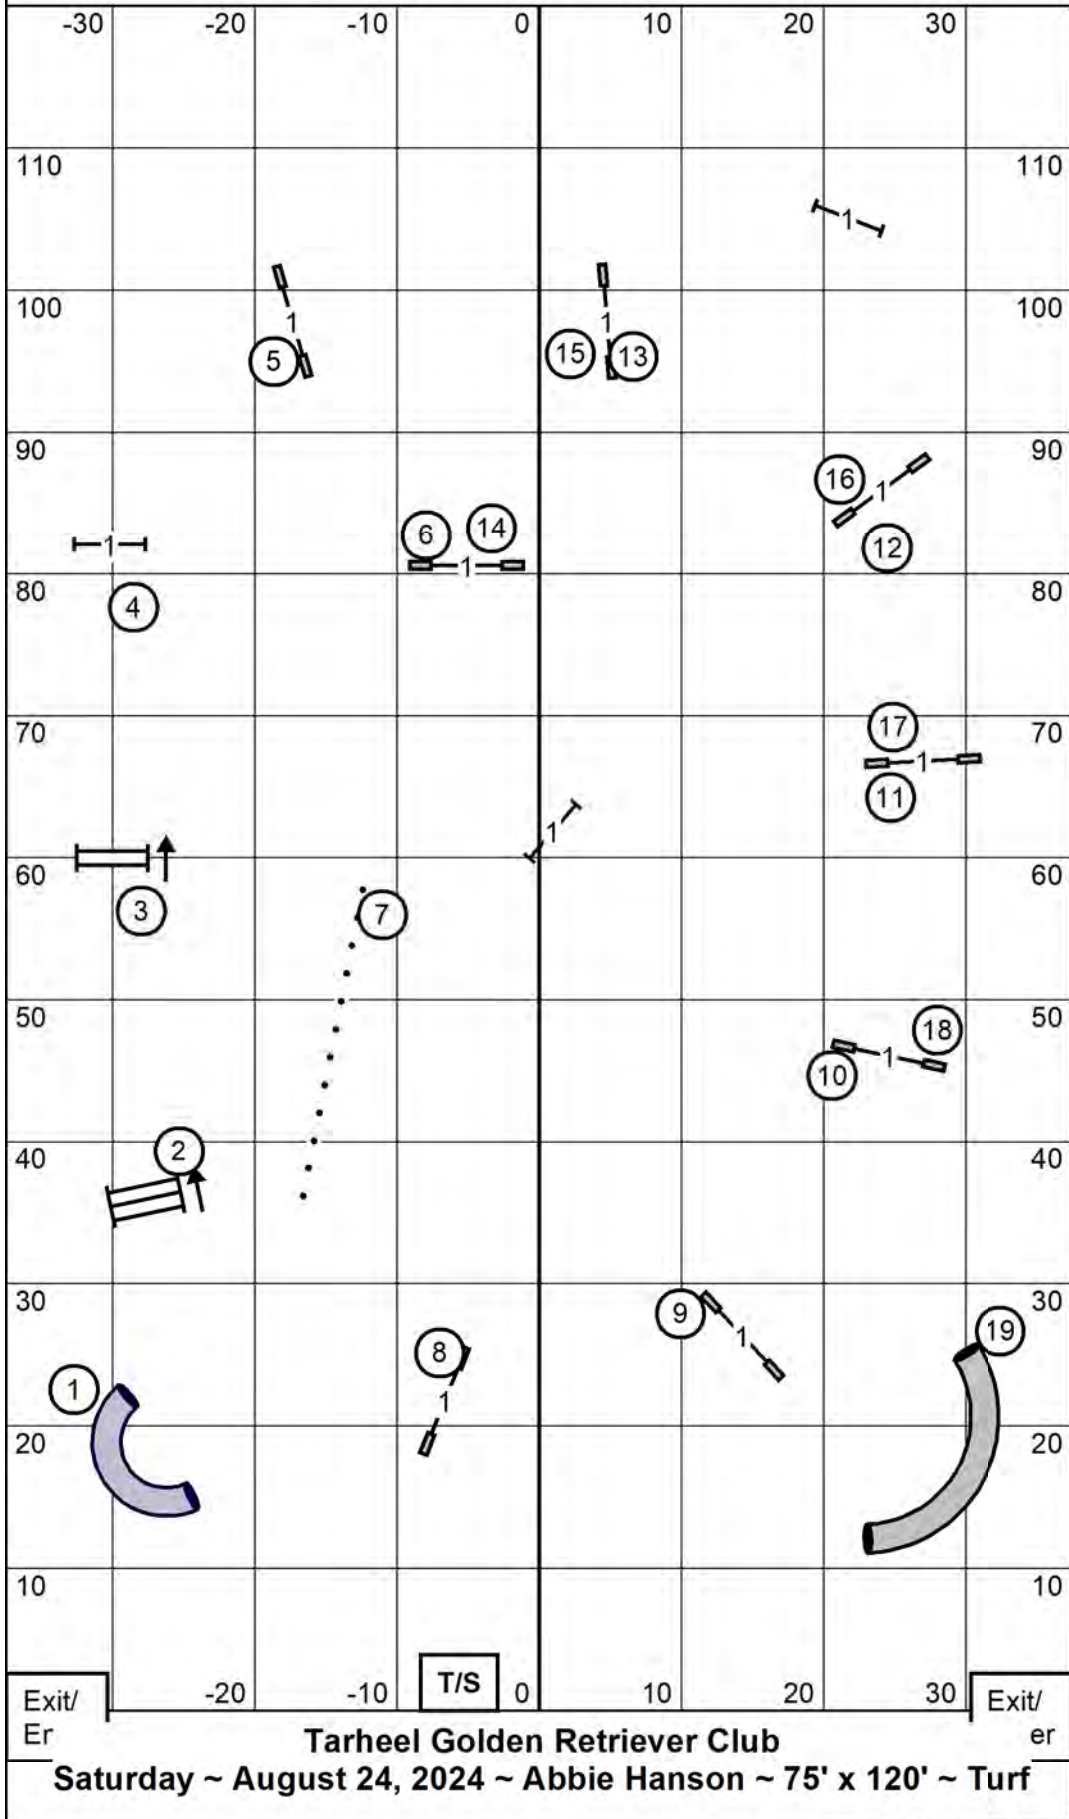

Excellent / Master Standard

Exit/Er -20 -10 0 10 20 30 Exit/er

Tarheel Golden Retriever Club
 Saturday ~ August 24, 2024 ~ Abbie Hanson ~ 75' x 120' ~ Turf

OpenStandard

Exit/Er -20 -10 0 10 20 30 Exit/er

Tarheel Golden Retriever Club
 Saturday ~ August 24, 2024 ~ Abbie Hanson ~ 75' x 120' ~ Turf

Novice Standard

Exit/Er -20 -10 0 10 20 30 Exit/er

Tarheel Golden Retriever Club
 Saturday ~ August 24, 2024 ~ Abbie Hanson ~ 75' x 120' ~ Turf

T2B

Exit/Er -20 -10 0 10 20 30 Exit/er

Tarheel Golden Retriever Club
Saturday ~ August 24, 2024 ~ Abbie Hanson ~ 75' x 120' ~ Turf

Premier JWW

Exit/Er -20 -10 0 10 20 30 Exit/er

Tarheel Golden Retriever Club
Saturday ~ August 24, 2024 ~ Abbie Hanson ~ 75' x 120' ~ Turf

Excellent / Master JWW

Tarheel Golden Retriever Club

Saturday ~ August 24, 2024 ~ Abbie Hanson ~ 75' x 120' ~ Turf

OpenJWW

Exit/Er -20 -10 T/S 0 10 20 30 Exit/er

Tarheel Golden Retriever Club
Saturday ~ August 24, 2024 ~ Abbie Hanson ~ 75' x 120' ~ Turf

NoviceJWW

Tarheel Golden Retriever Club

Saturday ~ August 24, 2024 ~ Abbie Hanson ~ 75' x 120' ~ Turf