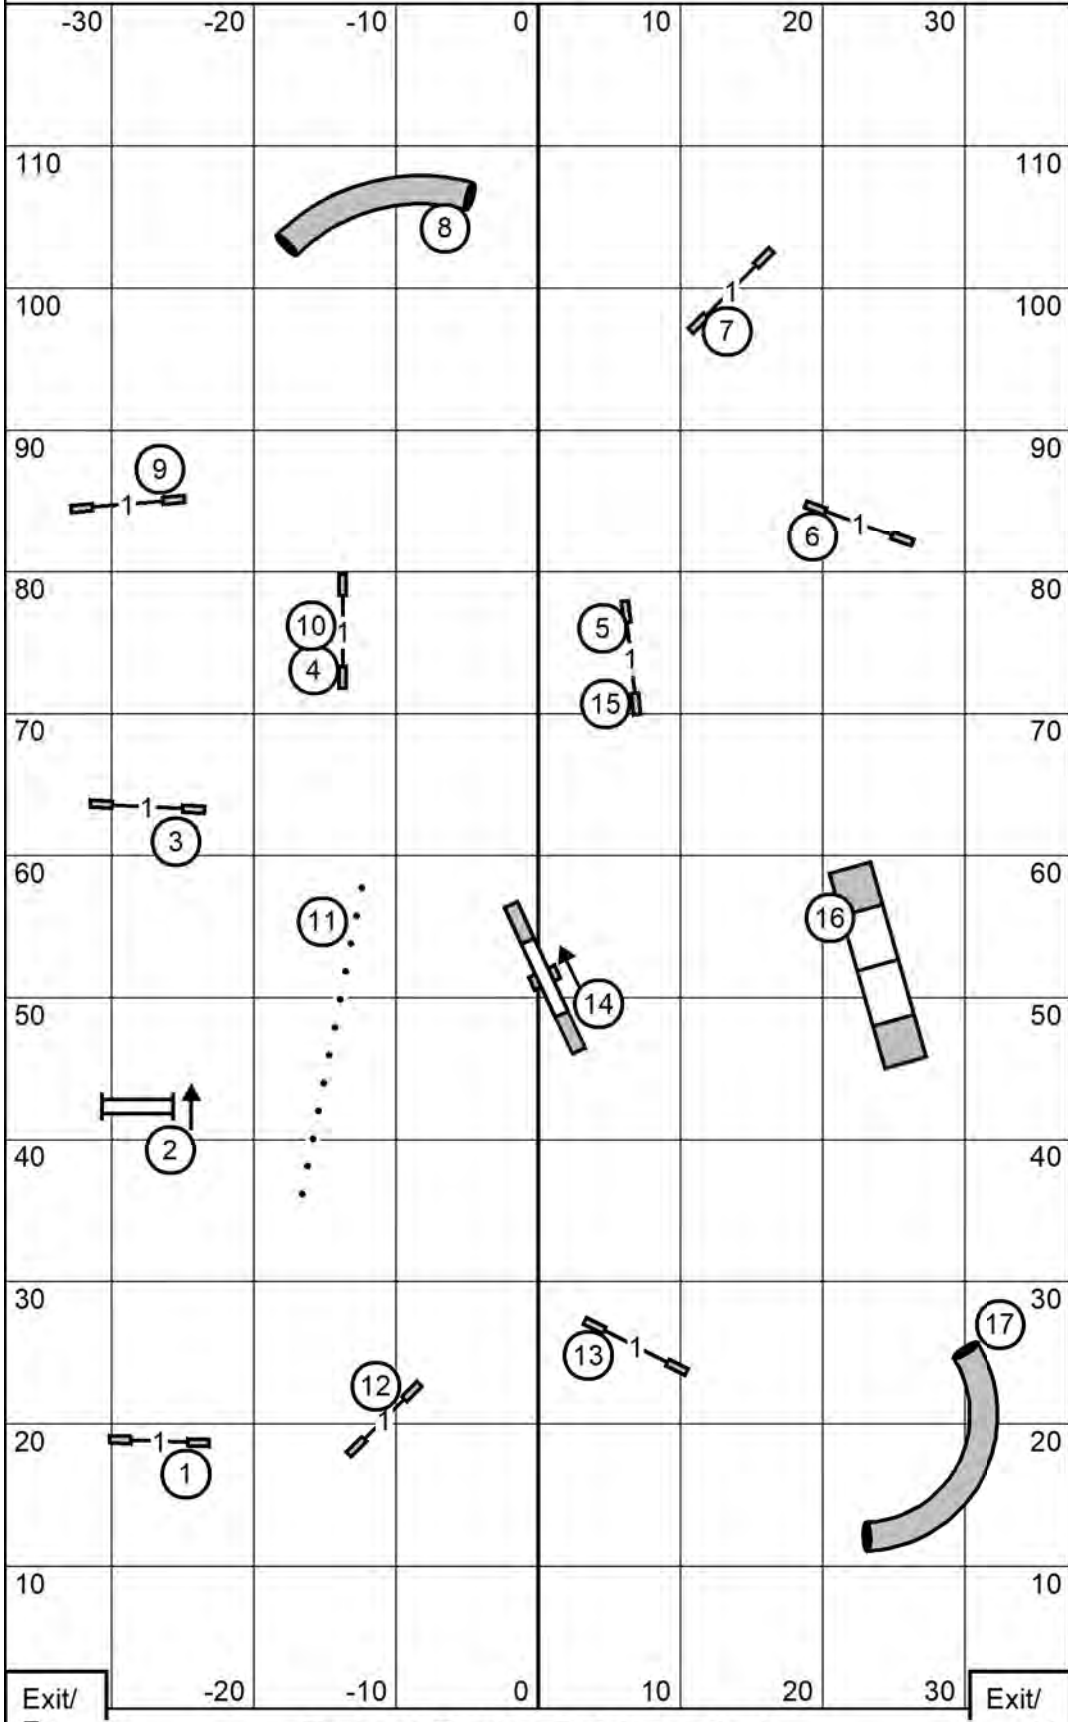

Excellent / Master Standard

Exit/Er -20 -10 0 10 20 30 Exit/er

Tarheel Golden Retriever Club
 Saturday ~ August 24, 2024 ~ Abbie Hanson ~ 75' x 120' ~ Turf

OpenStandard

Exit/Er -20 -10 0 10 20 30 Exit/er

Tarheel Golden Retriever Club
 Saturday ~ August 24, 2024 ~ Abbie Hanson ~ 75' x 120' ~ Turf

Novice Standard

Exit/Er -20 -10 0 10 20 30 Exit/er

Tarheel Golden Retriever Club
 Saturday ~ August 24, 2024 ~ Abbie Hanson ~ 75' x 120' ~ Turf

T2B

Exit/Er -20 -10 0 10 20 30 Exit/er

Tarheel Golden Retriever Club
Saturday ~ August 24, 2024 ~ Abbie Hanson ~ 75' x 120' ~ Turf

Premier JWW

Exit/Er -20 -10 0 10 20 30 Exit/er

Tarheel Golden Retriever Club
Saturday ~ August 24, 2024 ~ Abbie Hanson ~ 75' x 120' ~ Turf

Excellent / Master JWW

Tarheel Golden Retriever Club

Saturday ~ August 24, 2024 ~ Abbie Hanson ~ 75' x 120' ~ Turf

OpenJWW

Exit/Er -20 -10 T/S 0 10 20 30 Exit/er

Tarheel Golden Retriever Club
Saturday ~ August 24, 2024 ~ Abbie Hanson ~ 75' x 120' ~ Turf

NoviceJWW

Tarheel Golden Retriever Club

Saturday ~ August 24, 2024 ~ Abbie Hanson ~ 75' x 120' ~ Turf