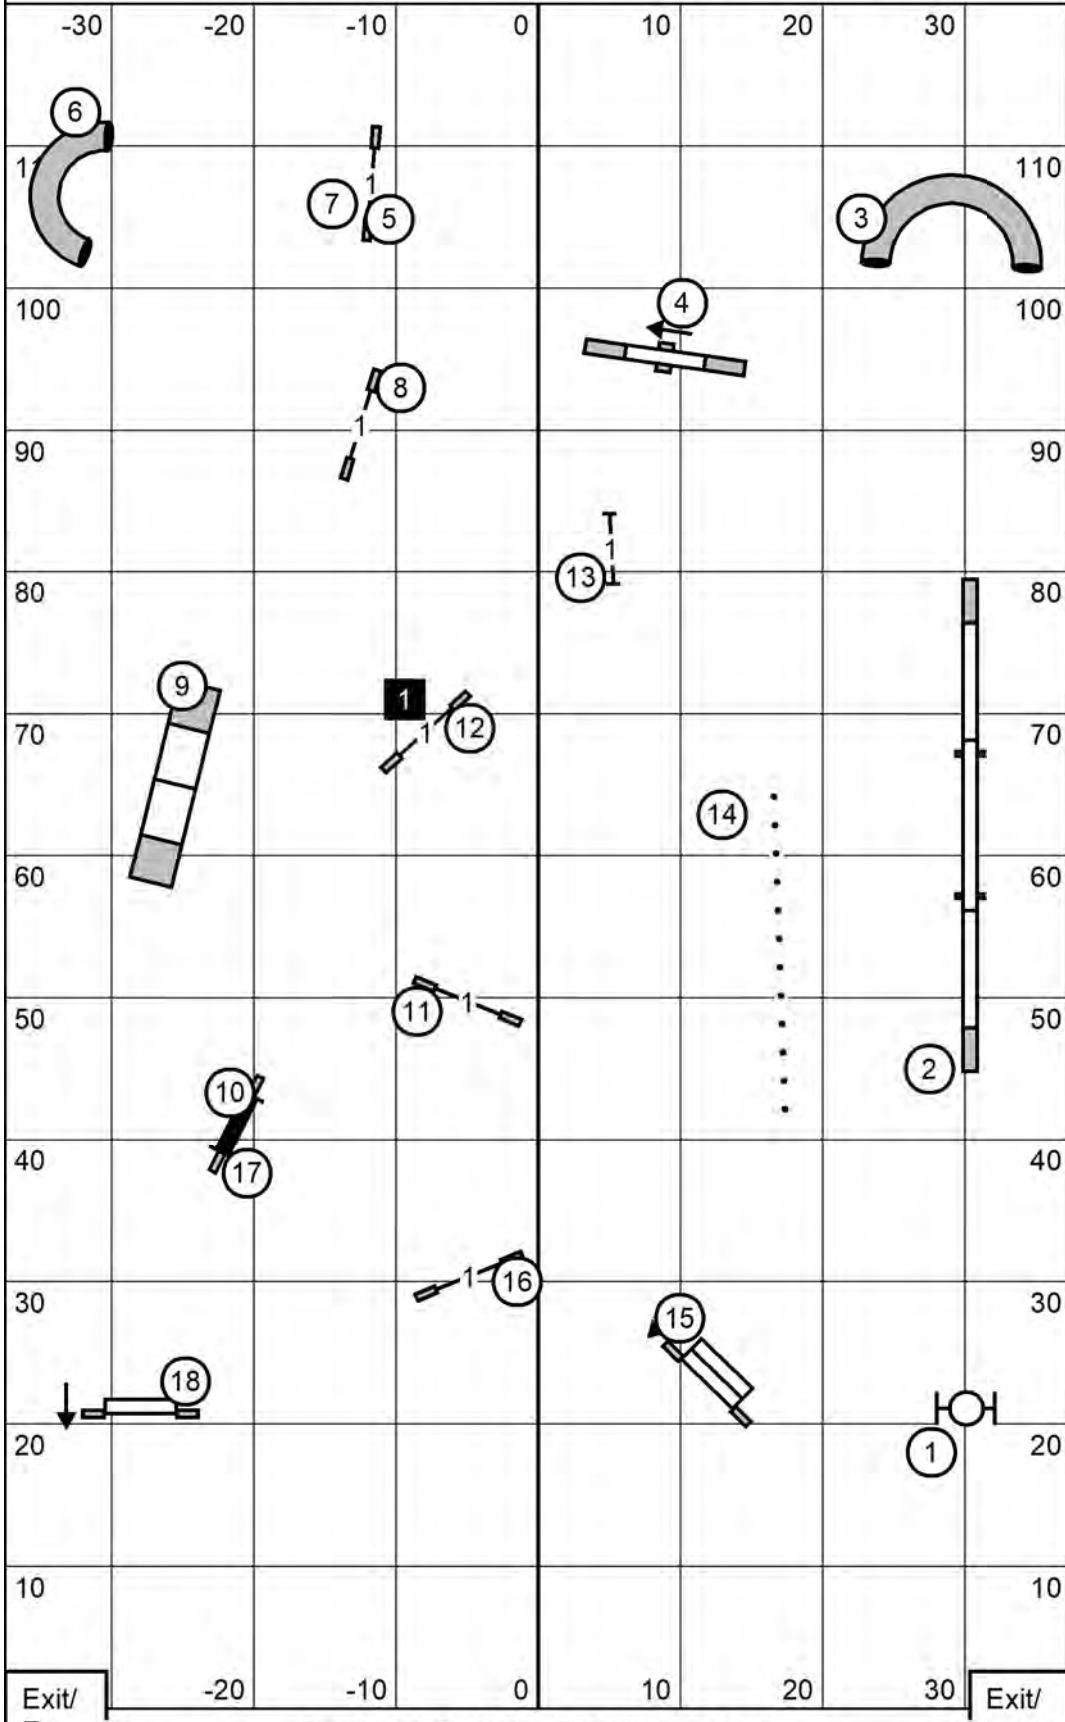

Excellent / Master Standard

Exit/Er -20 -10 0 10 20 30 Exit/er

Tarheel Golden Retriever Club
 Saturday ~ August 24, 2024 ~ Abbie Hanson ~ 75' x 120' ~ Turf

OpenStandard

Exit/Er -20 -10 0 10 20 30 Exit/er

Tarheel Golden Retriever Club
 Saturday ~ August 24, 2024 ~ Abbie Hanson ~ 75' x 120' ~ Turf

Novice Standard

Exit/Er -20 -10 0 10 20 30 Exit/er

Tarheel Golden Retriever Club
 Saturday ~ August 24, 2024 ~ Abbie Hanson ~ 75' x 120' ~ Turf

T2B

Exit/Er -20 -10 0 10 20 30 Exit/er

Tarheel Golden Retriever Club
Saturday ~ August 24, 2024 ~ Abbie Hanson ~ 75' x 120' ~ Turf

Premier JWW

Exit/Er -20 -10 0 10 20 30 Exit/er

Tarheel Golden Retriever Club
Saturday ~ August 24, 2024 ~ Abbie Hanson ~ 75' x 120' ~ Turf

Excellent / Master JWW

Tarheel Golden Retriever Club

Saturday ~ August 24, 2024 ~ Abbie Hanson ~ 75' x 120' ~ Turf

OpenJWW

Exit/Er -20 -10 T/S 0 10 20 30 Exit/er

Tarheel Golden Retriever Club
Saturday ~ August 24, 2024 ~ Abbie Hanson ~ 75' x 120' ~ Turf

NoviceJWW

Tarheel Golden Retriever Club

Saturday ~ August 24, 2024 ~ Abbie Hanson ~ 75' x 120' ~ Turf