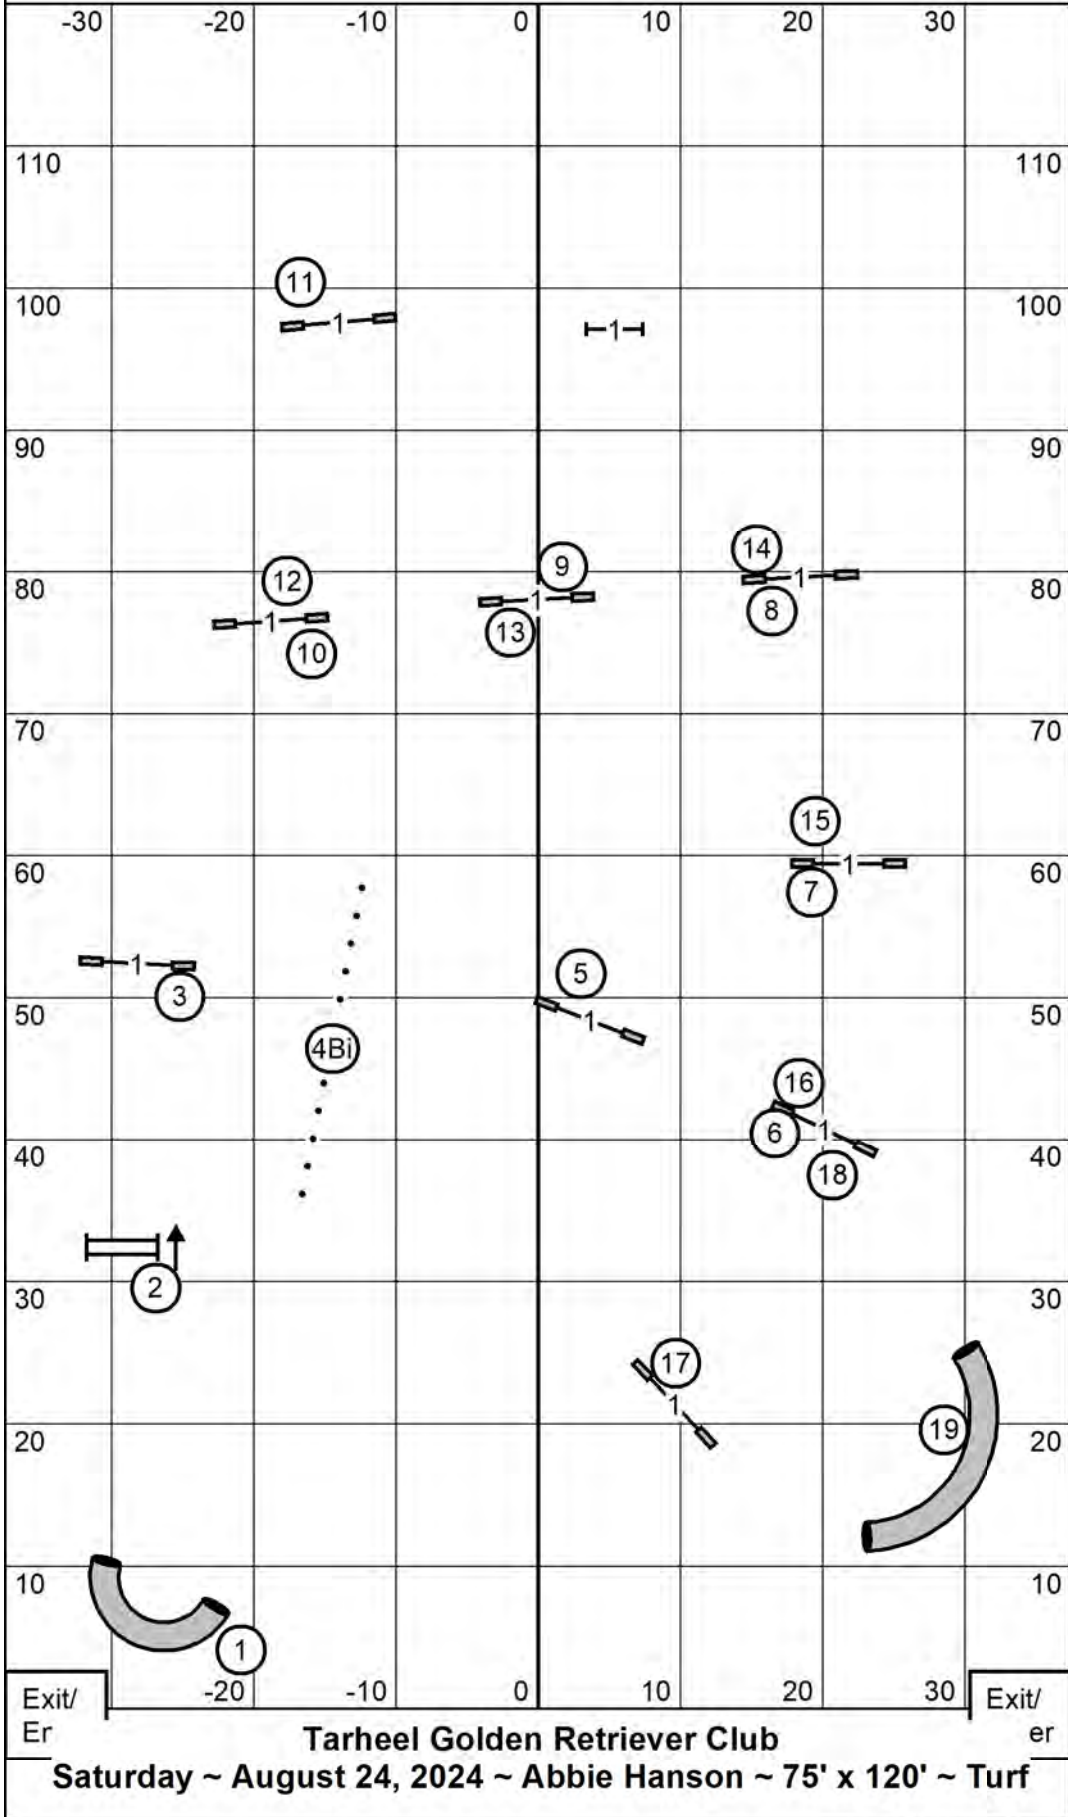

Excellent / Master Standard

Exit/Er -20 -10 0 10 20 30 Exit/er

Tarheel Golden Retriever Club
 Saturday ~ August 24, 2024 ~ Abbie Hanson ~ 75' x 120' ~ Turf

OpenStandard

Exit/Er -20 -10 0 10 20 30 Exit/er

Tarheel Golden Retriever Club
 Saturday ~ August 24, 2024 ~ Abbie Hanson ~ 75' x 120' ~ Turf

Novice Standard

Exit/Er -20 -10 0 10 20 30 Exit/er

Tarheel Golden Retriever Club
 Saturday ~ August 24, 2024 ~ Abbie Hanson ~ 75' x 120' ~ Turf

T2B

Exit/Er -20 -10 0 10 20 30 Exit/er

Tarheel Golden Retriever Club
Saturday ~ August 24, 2024 ~ Abbie Hanson ~ 75' x 120' ~ Turf

Premier JWW

Exit/Er -20 -10 0 10 20 30 Exit/er

Tarheel Golden Retriever Club
Saturday ~ August 24, 2024 ~ Abbie Hanson ~ 75' x 120' ~ Turf

Excellent / Master JWW

Tarheel Golden Retriever Club

Saturday ~ August 24, 2024 ~ Abbie Hanson ~ 75' x 120' ~ Turf

OpenJWW

Exit/Er -20 -10 T/S 0 10 20 30 Exit/er

Tarheel Golden Retriever Club
Saturday ~ August 24, 2024 ~ Abbie Hanson ~ 75' x 120' ~ Turf

NoviceJWW

Tarheel Golden Retriever Club

Saturday ~ August 24, 2024 ~ Abbie Hanson ~ 75' x 120' ~ Turf