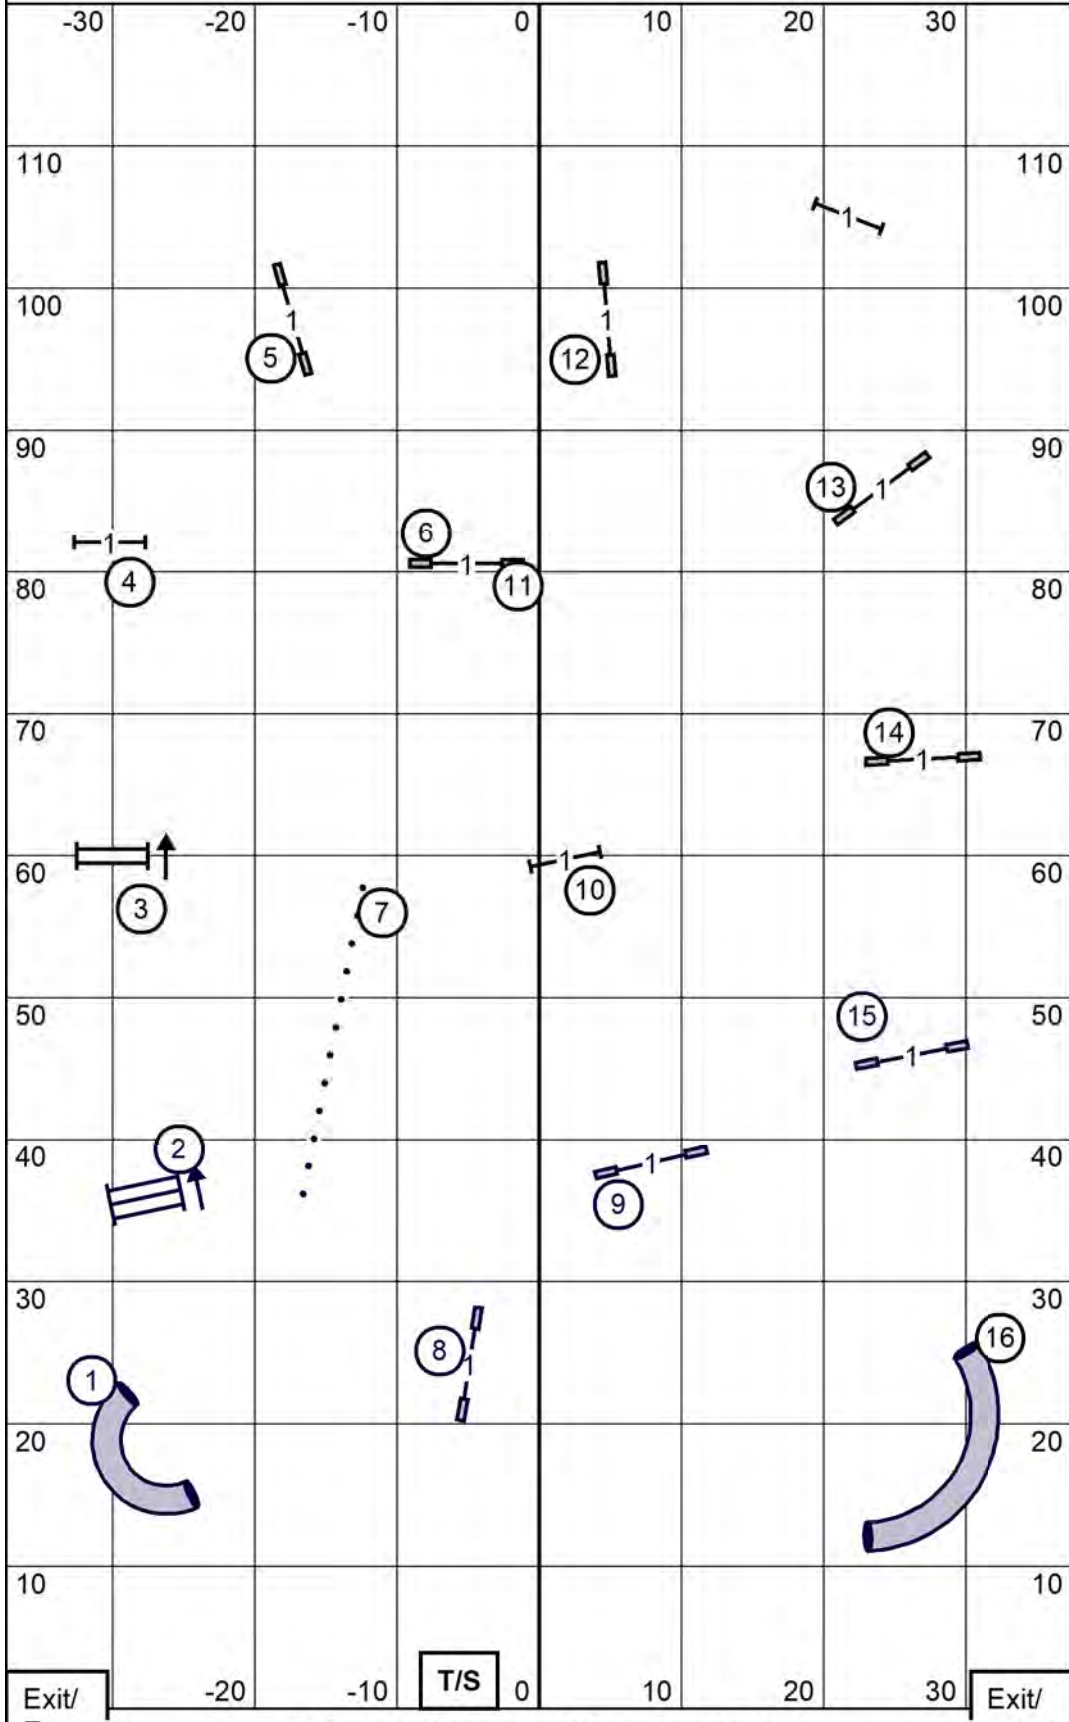

Excellent / Master Standard

Exit/Er -20 -10 0 10 20 30 Exit/er

Tarheel Golden Retriever Club
 Saturday ~ August 24, 2024 ~ Abbie Hanson ~ 75' x 120' ~ Turf

OpenStandard

Exit/Er -20 -10 0 10 20 30 Exit/er

Tarheel Golden Retriever Club
 Saturday ~ August 24, 2024 ~ Abbie Hanson ~ 75' x 120' ~ Turf

Novice Standard

Exit/Er -20 -10 0 10 20 30 Exit/er

Tarheel Golden Retriever Club
 Saturday ~ August 24, 2024 ~ Abbie Hanson ~ 75' x 120' ~ Turf

T2B

Exit/Er -20 -10 0 10 20 30 Exit/er

Tarheel Golden Retriever Club
Saturday ~ August 24, 2024 ~ Abbie Hanson ~ 75' x 120' ~ Turf

Premier JWW

Exit/Er -20 -10 0 10 20 30 Exit/er

Tarheel Golden Retriever Club
Saturday ~ August 24, 2024 ~ Abbie Hanson ~ 75' x 120' ~ Turf

Excellent / Master JWW

Tarheel Golden Retriever Club

Saturday ~ August 24, 2024 ~ Abbie Hanson ~ 75' x 120' ~ Turf

OpenJWW

Exit/Er -20 -10 T/S 0 10 20 30 Exit/er

Tarheel Golden Retriever Club
Saturday ~ August 24, 2024 ~ Abbie Hanson ~ 75' x 120' ~ Turf

NoviceJWW

Tarheel Golden Retriever Club

Saturday ~ August 24, 2024 ~ Abbie Hanson ~ 75' x 120' ~ Turf