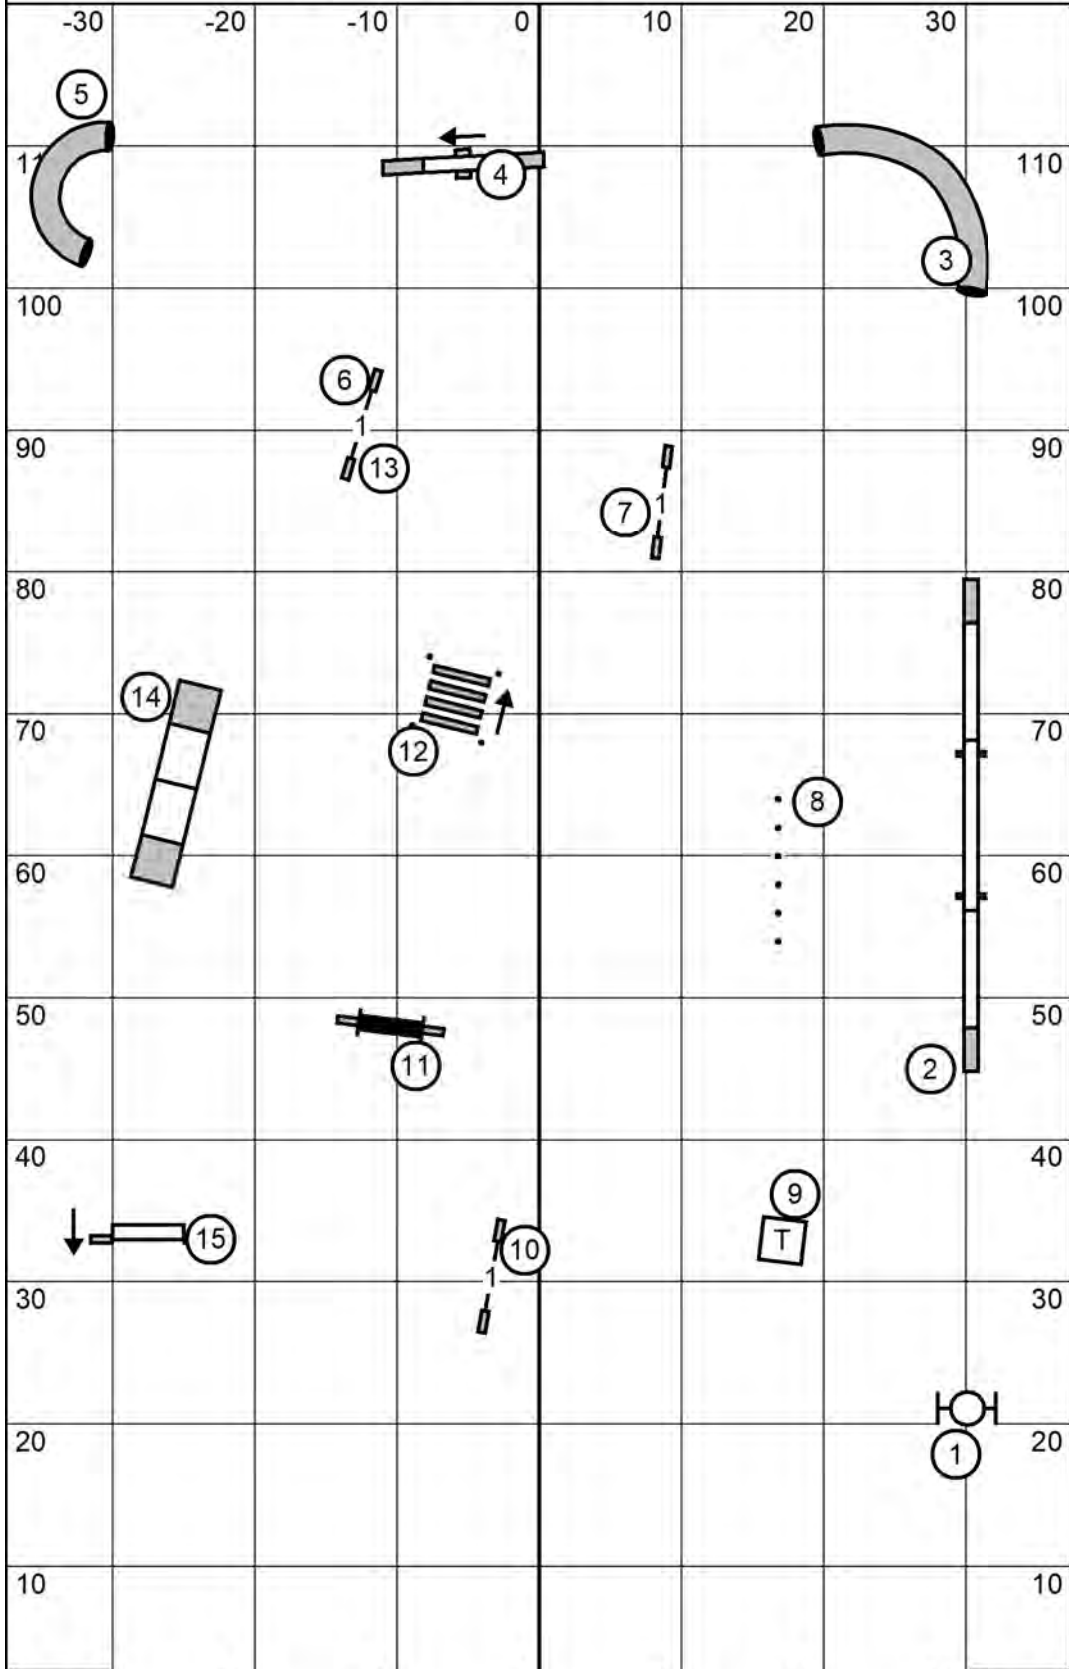

Excellent / Master Standard

Exit/Er -20 -10 0 10 20 30 Exit/er

Tarheel Golden Retriever Club
 Saturday ~ August 24, 2024 ~ Abbie Hanson ~ 75' x 120' ~ Turf

OpenStandard

Exit/Er -20 -10 0 10 20 30 Exit/er

Tarheel Golden Retriever Club
 Saturday ~ August 24, 2024 ~ Abbie Hanson ~ 75' x 120' ~ Turf

Novice Standard

Exit/Er -20 -10 0 10 20 30 Exit/er

Tarheel Golden Retriever Club
 Saturday ~ August 24, 2024 ~ Abbie Hanson ~ 75' x 120' ~ Turf

T2B

Exit/Er -20 -10 0 10 20 30 Exit/er

Tarheel Golden Retriever Club
Saturday ~ August 24, 2024 ~ Abbie Hanson ~ 75' x 120' ~ Turf

Premier JWW

Exit/Er -20 -10 0 10 20 30 Exit/er

Tarheel Golden Retriever Club
Saturday ~ August 24, 2024 ~ Abbie Hanson ~ 75' x 120' ~ Turf

Excellent / Master JWW

Tarheel Golden Retriever Club

Saturday ~ August 24, 2024 ~ Abbie Hanson ~ 75' x 120' ~ Turf

OpenJWW

Exit/Er -20 -10 T/S 0 10 20 30 Exit/er

Tarheel Golden Retriever Club
Saturday ~ August 24, 2024 ~ Abbie Hanson ~ 75' x 120' ~ Turf

NoviceJWW

Tarheel Golden Retriever Club

Saturday ~ August 24, 2024 ~ Abbie Hanson ~ 75' x 120' ~ Turf