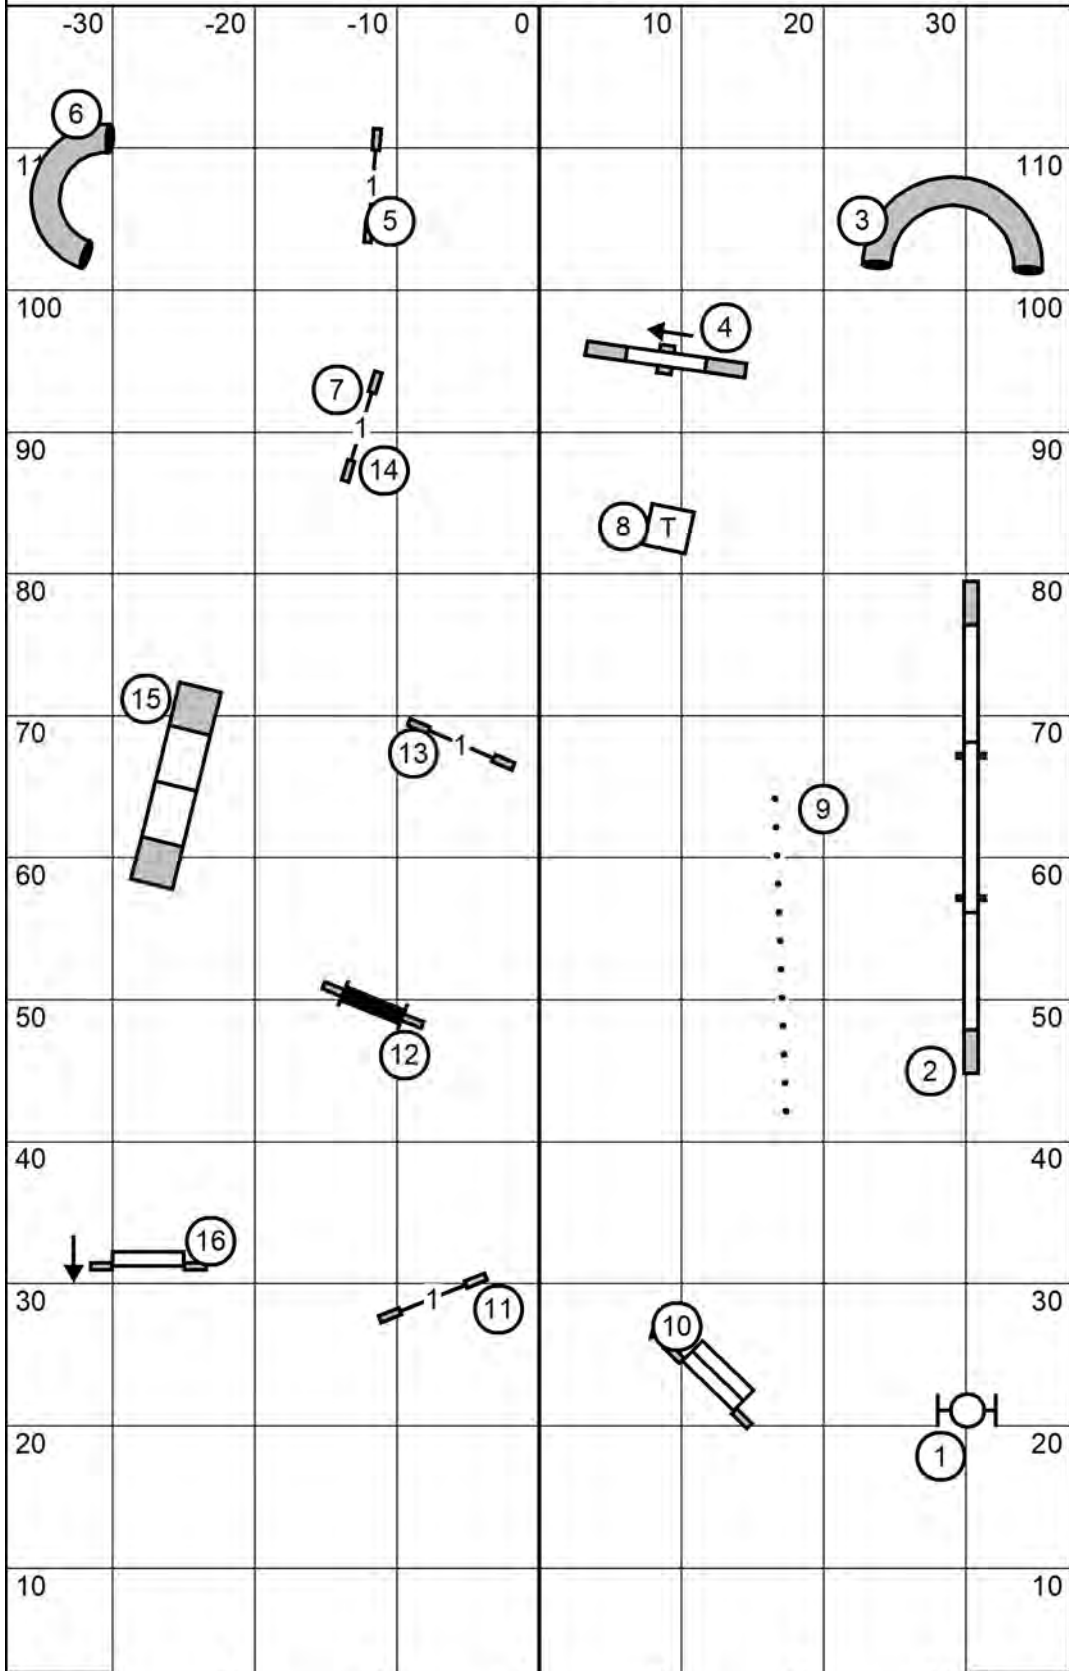

Excellent / Master Standard

Exit/Er -20 -10 0 10 20 30 Exit/er

Tarheel Golden Retriever Club
 Saturday ~ August 24, 2024 ~ Abbie Hanson ~ 75' x 120' ~ Turf

OpenStandard

Exit/Er -20 -10 0 10 20 30 Exit/er

Tarheel Golden Retriever Club
 Saturday ~ August 24, 2024 ~ Abbie Hanson ~ 75' x 120' ~ Turf

Novice Standard

Exit/Er -20 -10 0 10 20 30 Exit/er

Tarheel Golden Retriever Club
 Saturday ~ August 24, 2024 ~ Abbie Hanson ~ 75' x 120' ~ Turf

T2B

Exit/Er -20 -10 0 10 20 30 Exit/er

Tarheel Golden Retriever Club
Saturday ~ August 24, 2024 ~ Abbie Hanson ~ 75' x 120' ~ Turf

Premier JWW

Exit/Er -20 -10 0 10 20 30 Exit/er

Tarheel Golden Retriever Club
Saturday ~ August 24, 2024 ~ Abbie Hanson ~ 75' x 120' ~ Turf

Excellent / Master JWW

Tarheel Golden Retriever Club

Saturday ~ August 24, 2024 ~ Abbie Hanson ~ 75' x 120' ~ Turf

OpenJWW

Exit/Er -20 -10 T/S 0 10 20 30 Exit/er

Tarheel Golden Retriever Club
Saturday ~ August 24, 2024 ~ Abbie Hanson ~ 75' x 120' ~ Turf

NoviceJWW

Tarheel Golden Retriever Club

Saturday ~ August 24, 2024 ~ Abbie Hanson ~ 75' x 120' ~ Turf